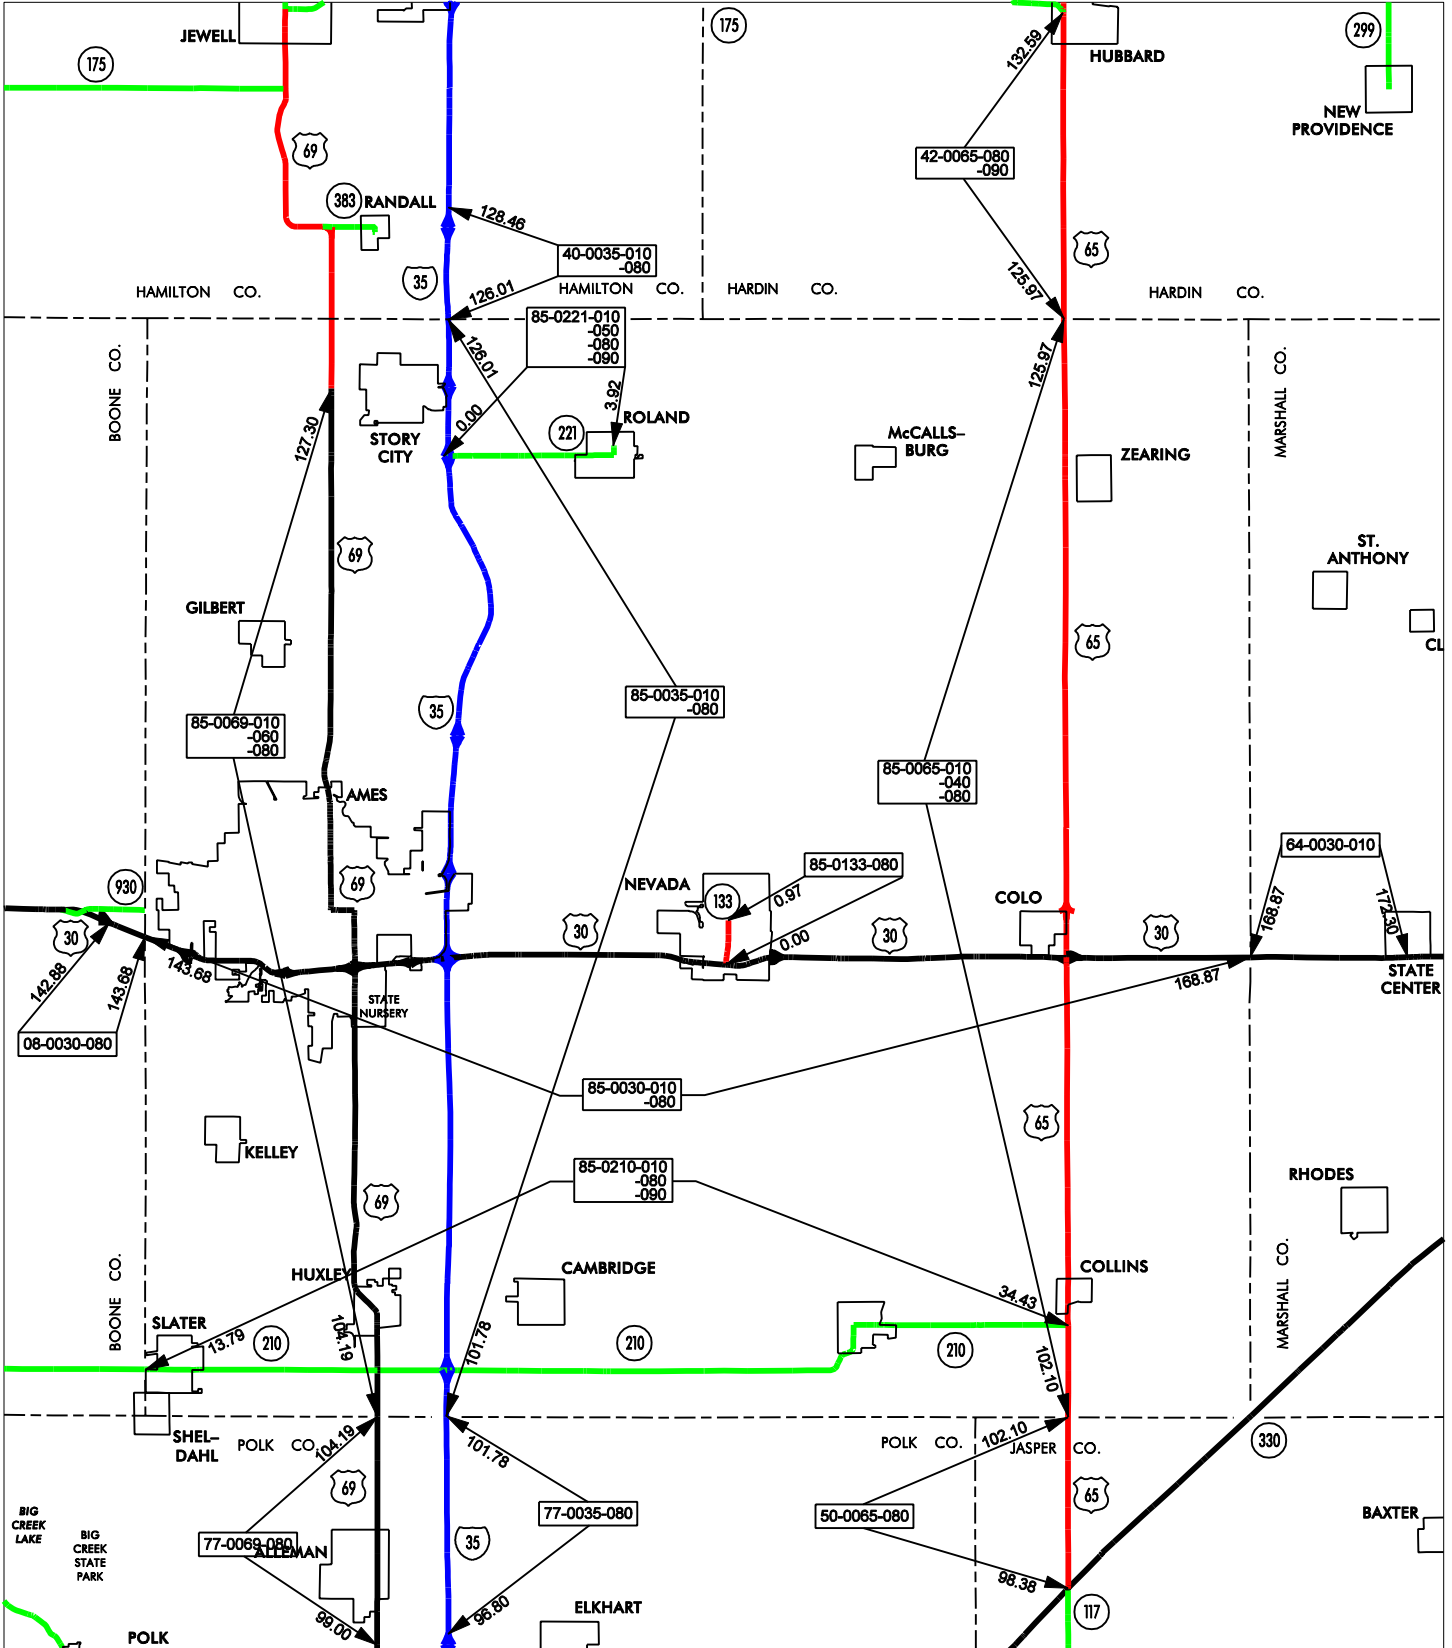

# AMES GARAGE AREA

## Cost Center 551602

- █ Service Level A
- █ Service Level B
- █ Service Level C
- █ Service Level D

STORY  
85  
 COUNTY