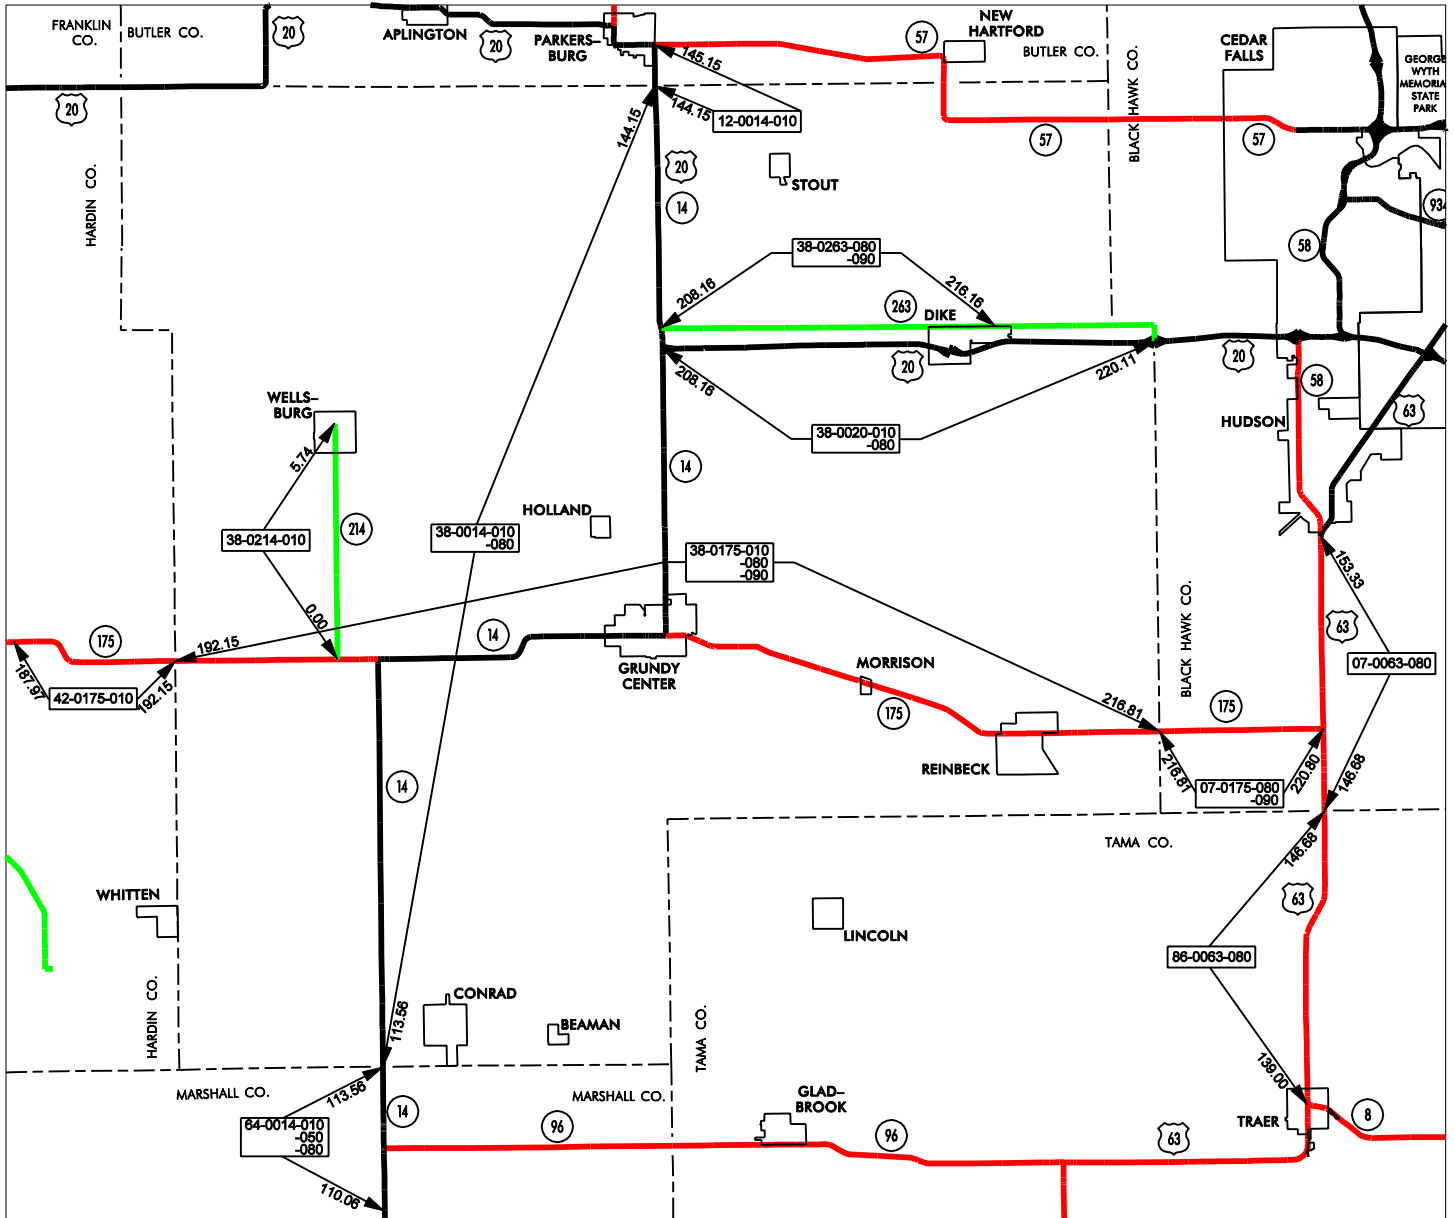

GRUNDY CENTER GARAGE AREA

Cost Center 551607

- Service Level A
- Service Level B
- Service Level C
- Service Level D

GRUNDY

 COUNTY