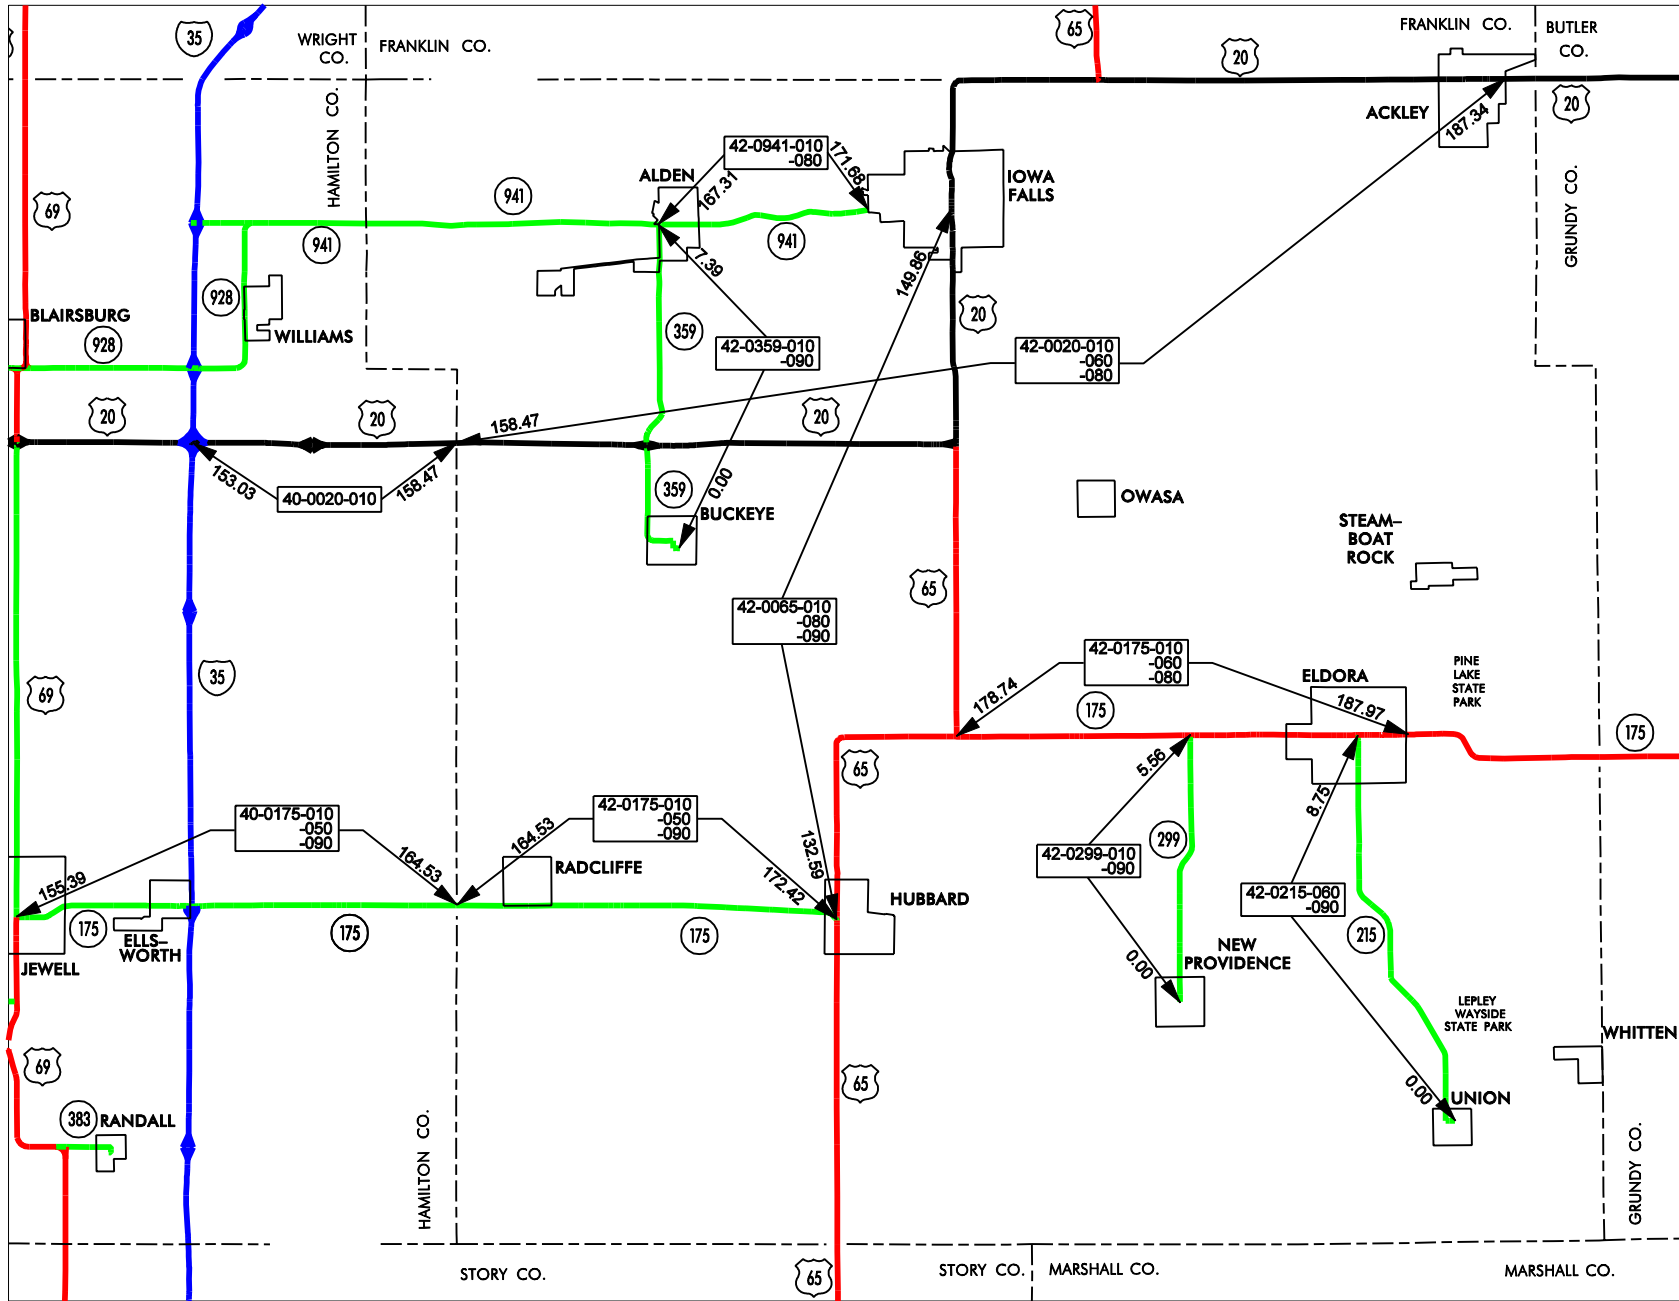

# IOWA FALLS GARAGE AREA - Cost Center 551608

- Service Level A
- Service Level B
- Service Level C
- Service Level D