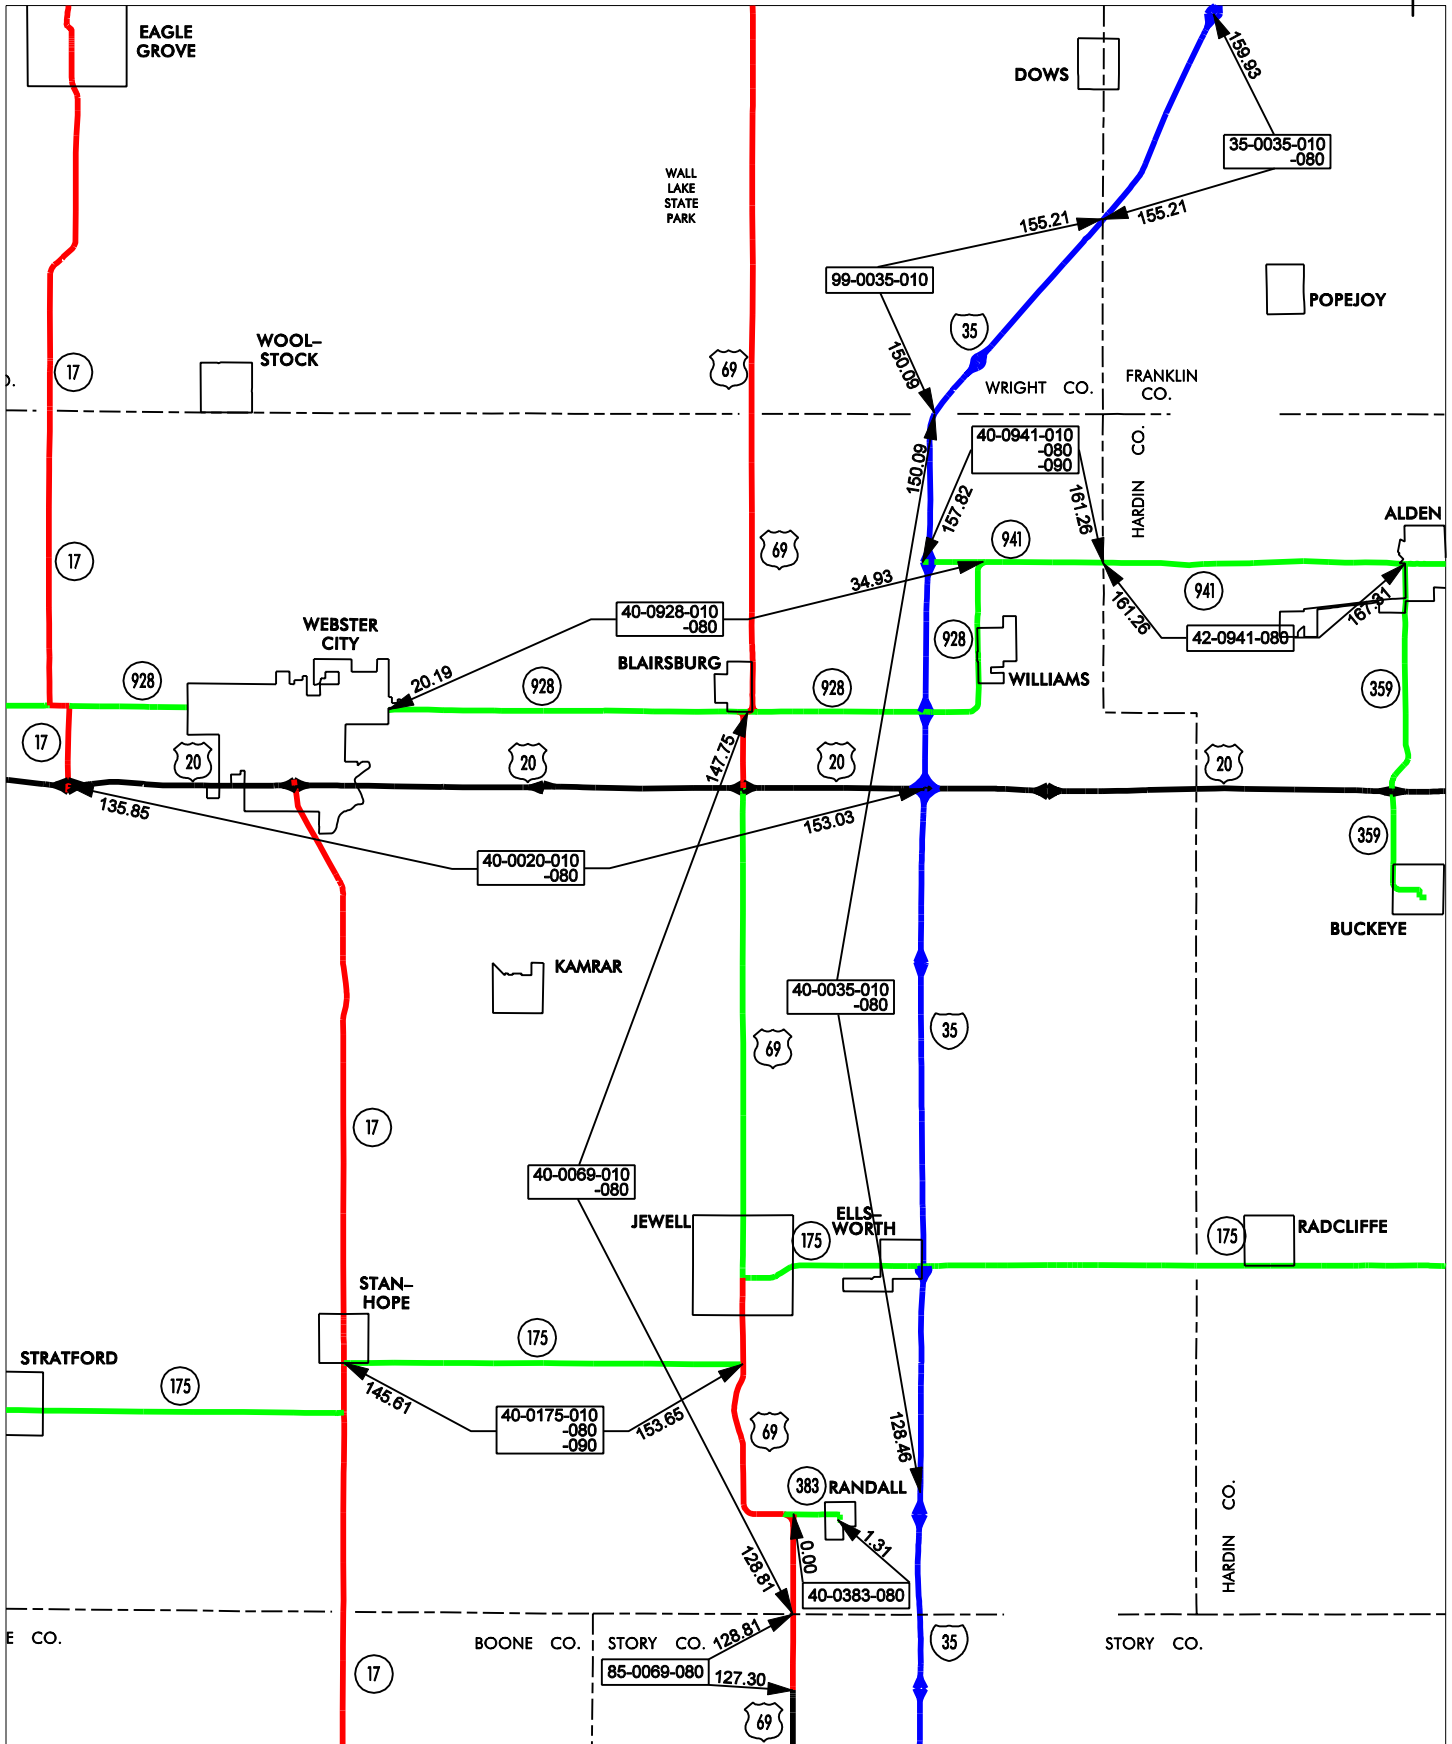

WILLIAMS GARAGE AREA - Cost Center 551609

- Service Level A
- Service Level B
- Service Level C
- Service Level D

HAMILTON
40
 COUNTY