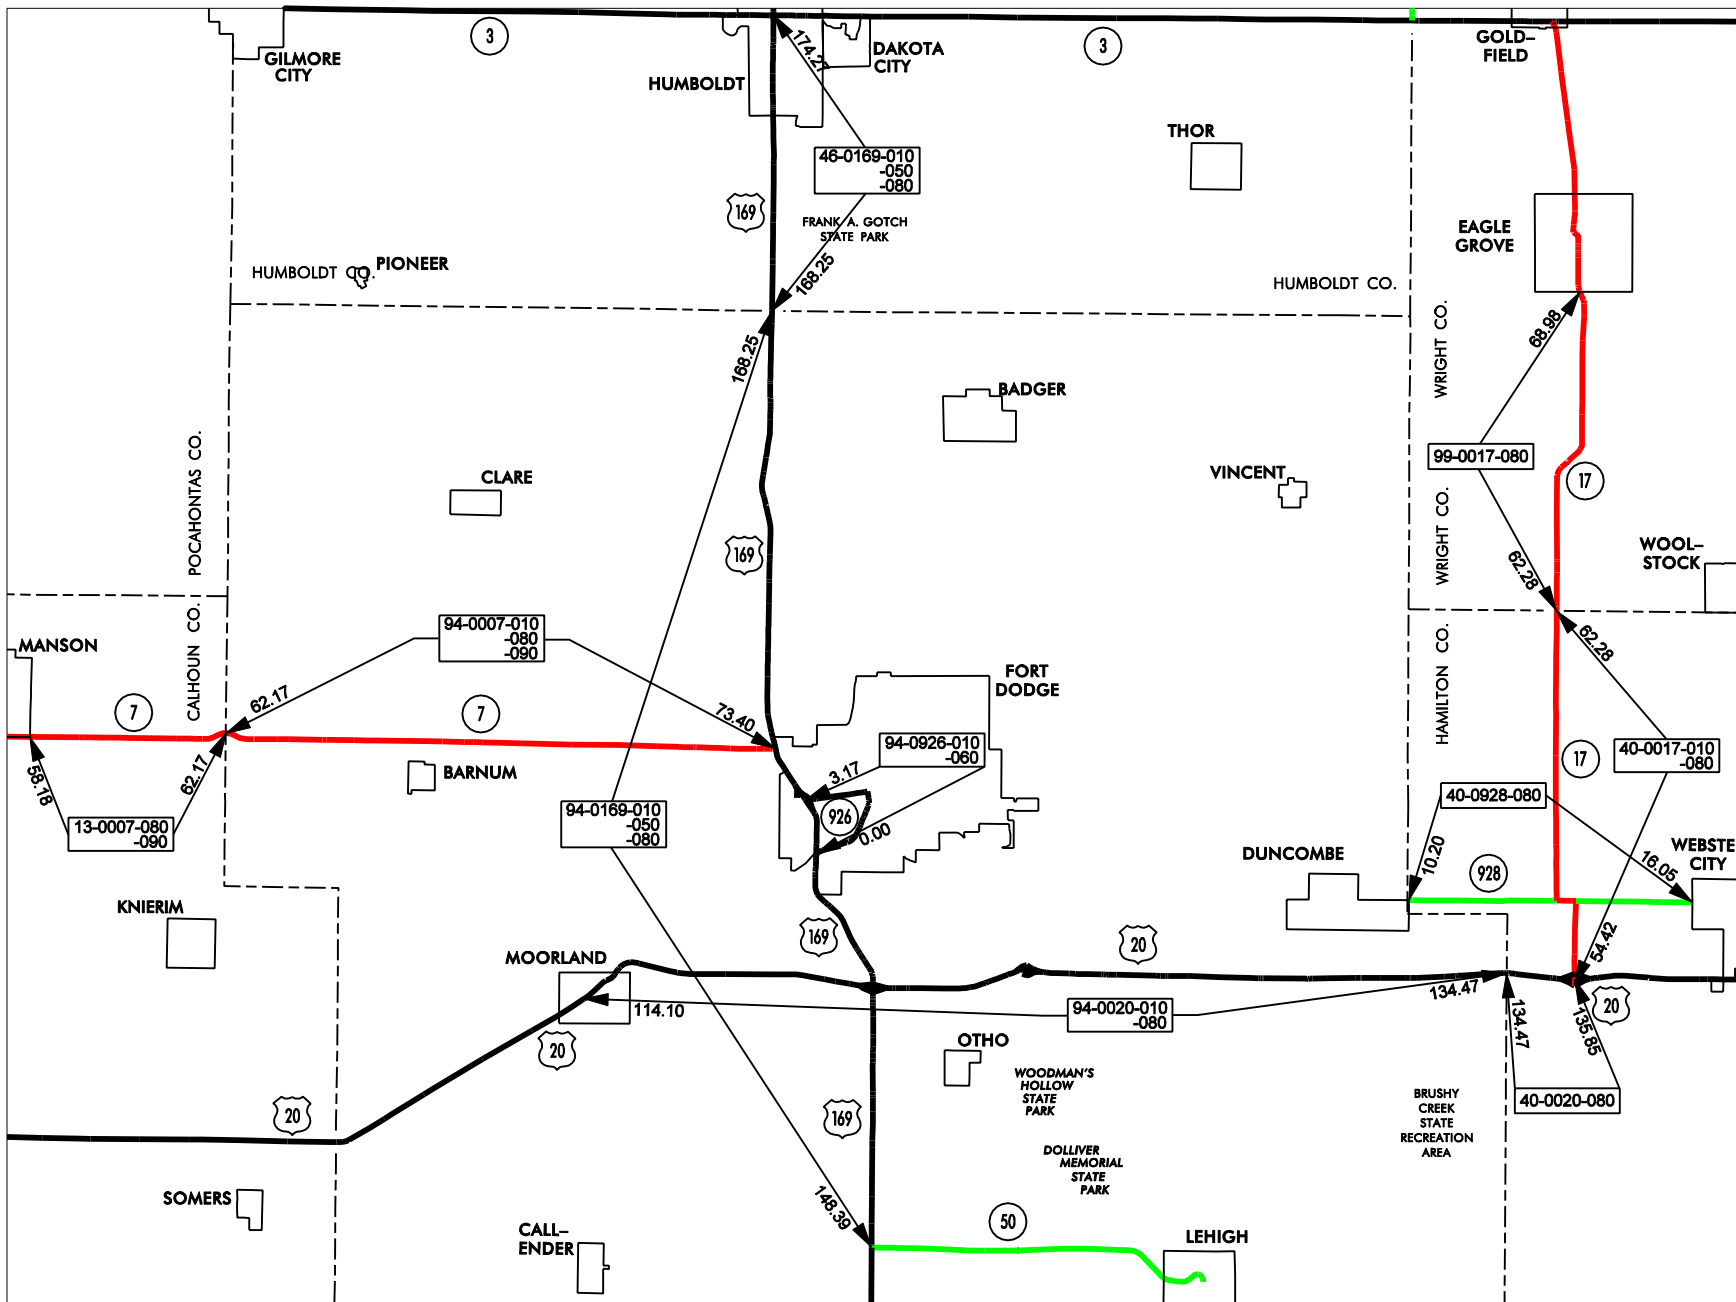

# FORT DODGE GARAGE AREA - Cost Center 551611

- █ Service Level A
- █ Service Level B
- █ Service Level C
- █ Service Level D