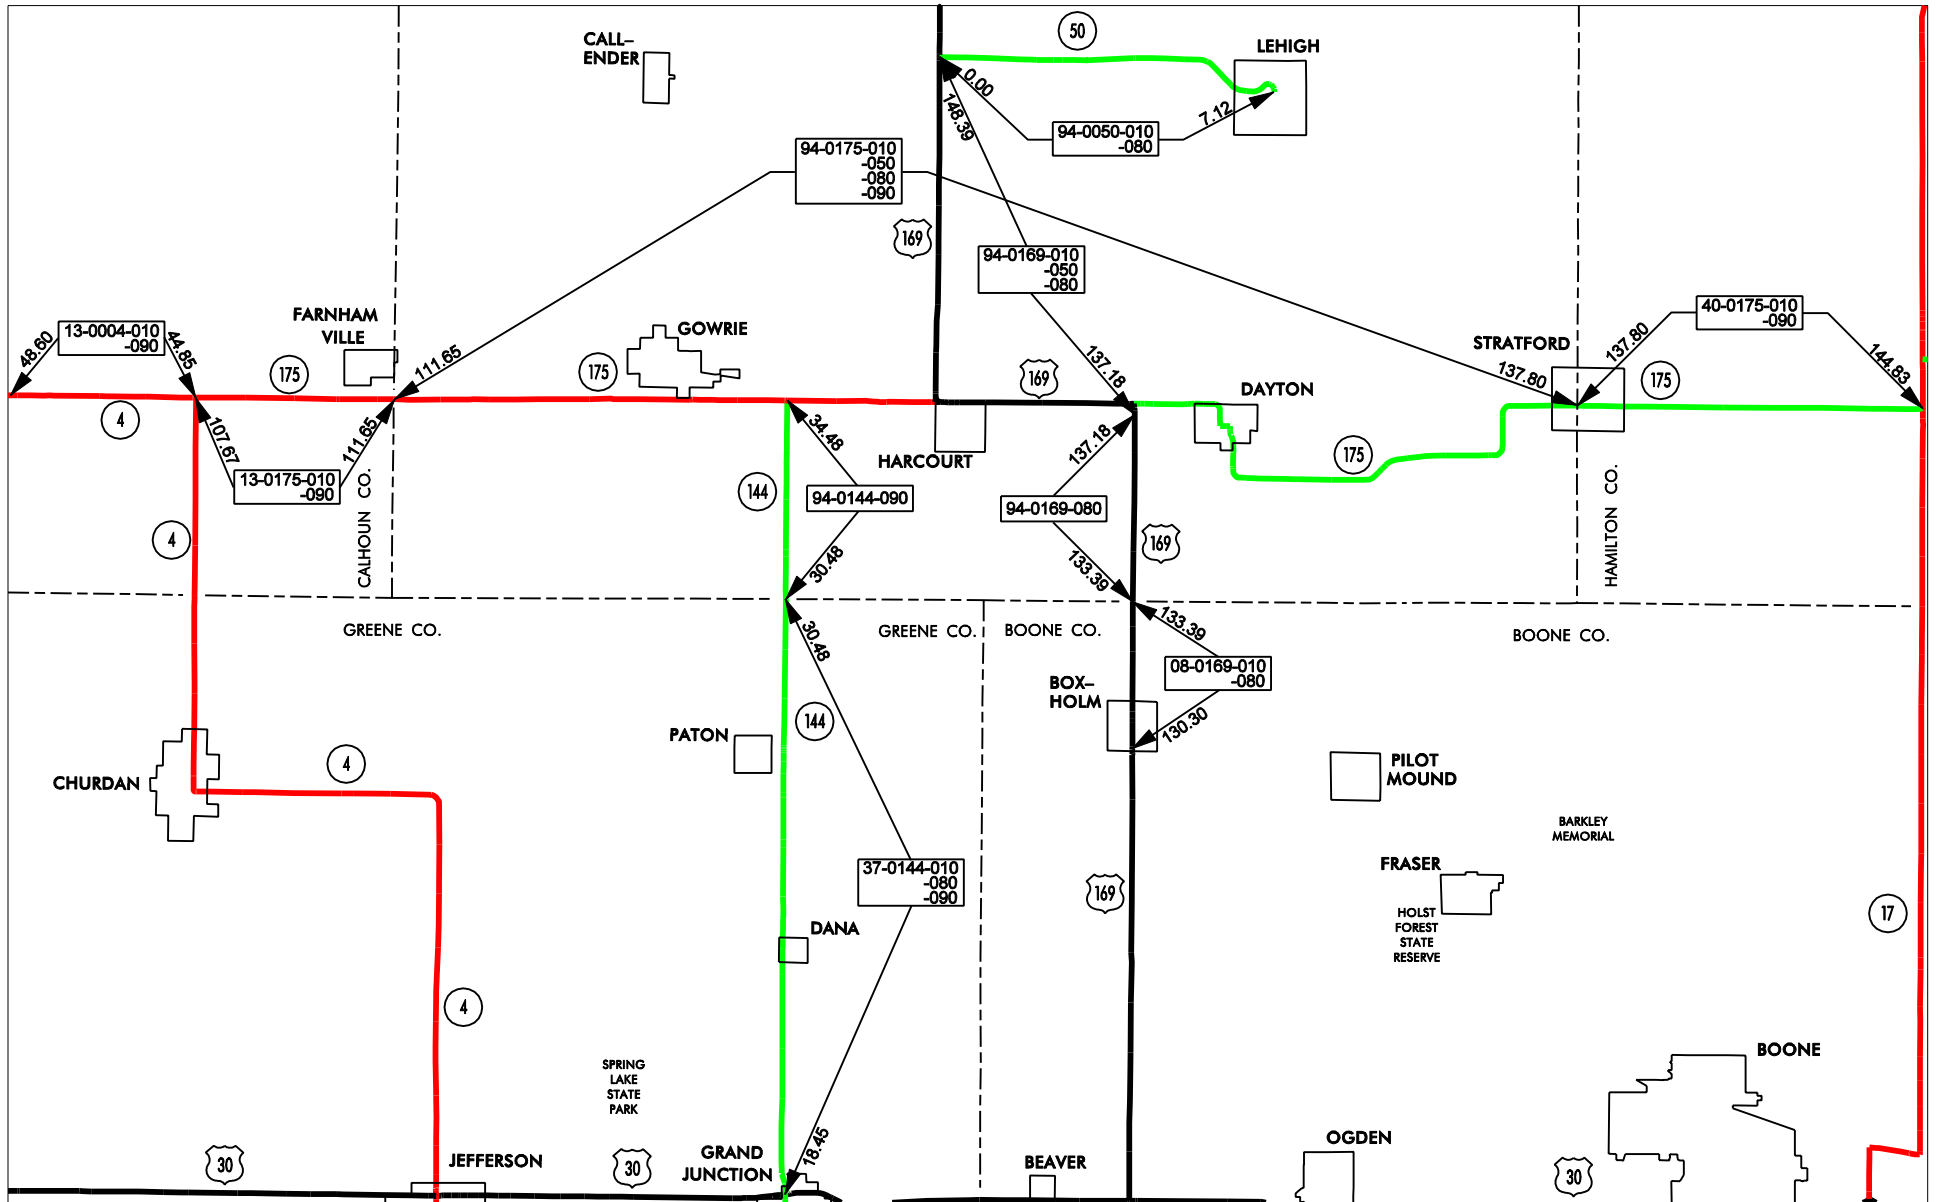

GOWRIE GARAGE AREA - Cost Center 551612

- Service Level A
- Service Level B
- Service Level C
- Service Level D