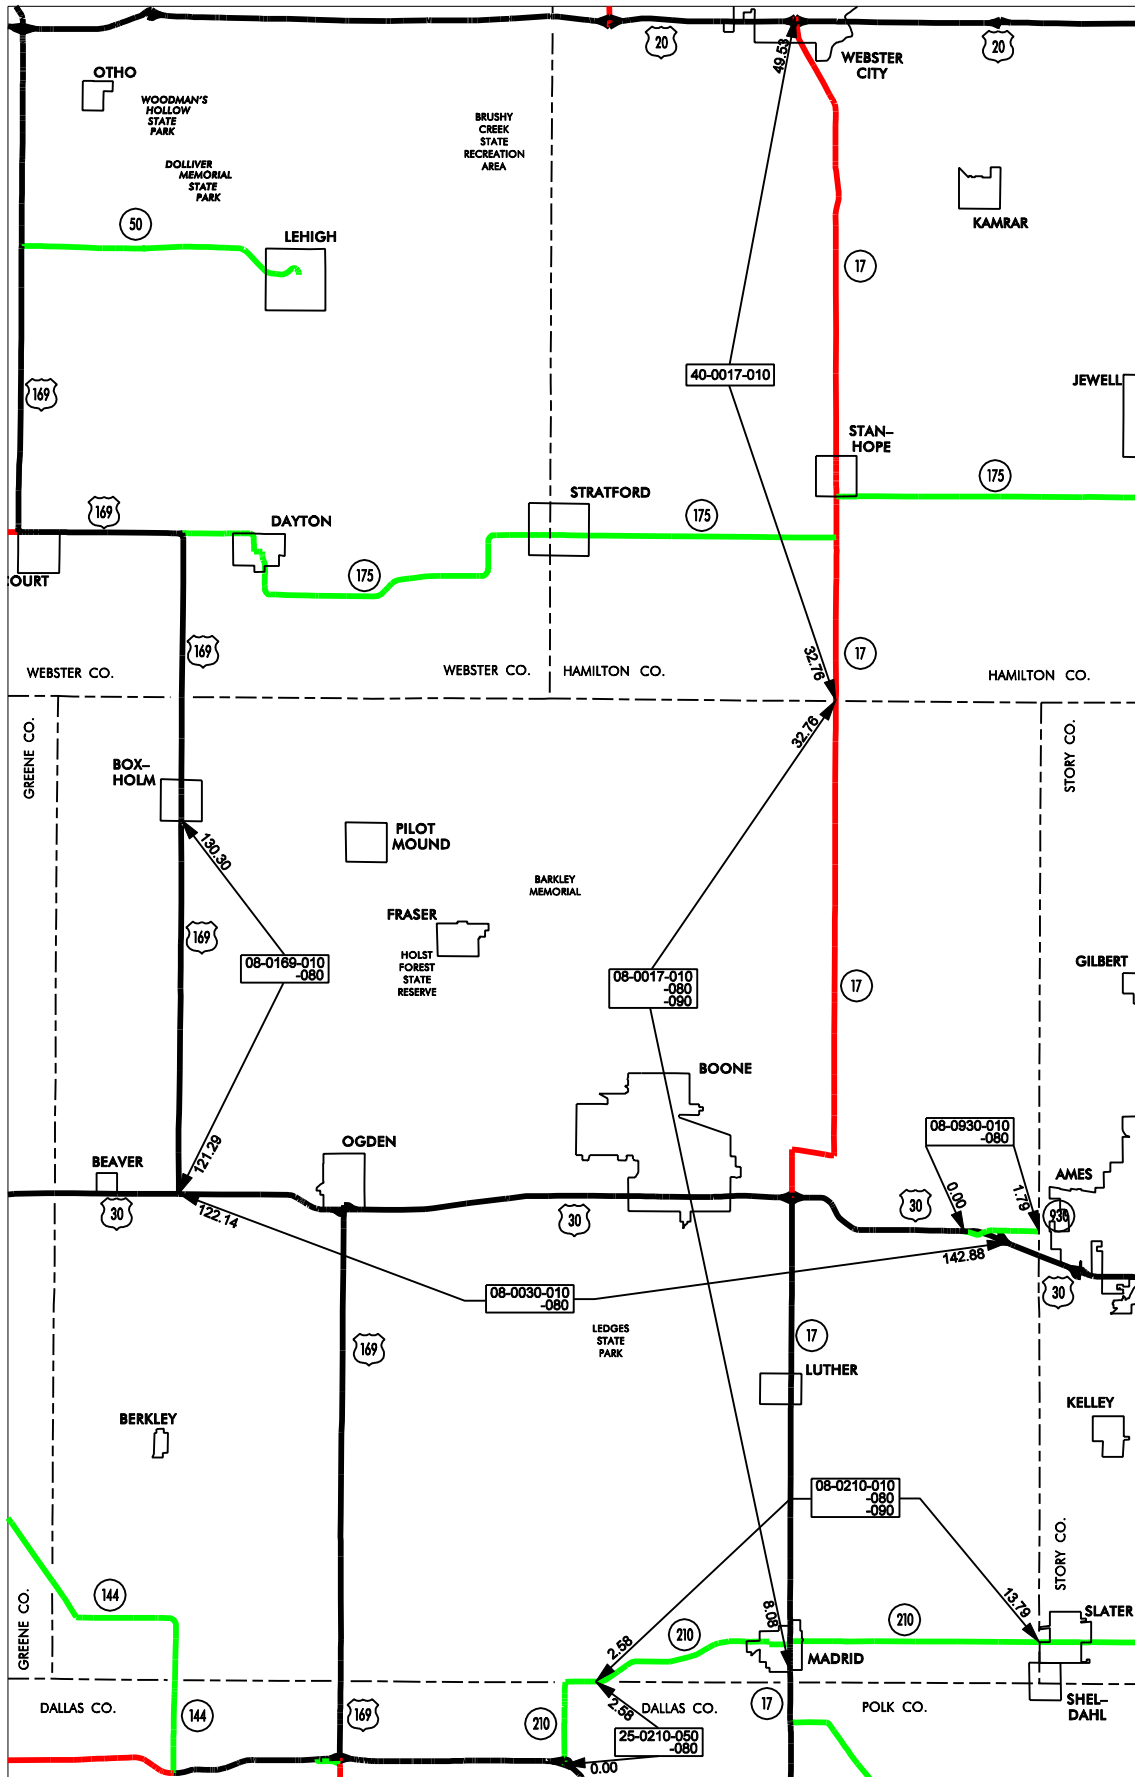

BOONE GARAGE AREA - Cost Center 551614

- Service Level A
- Service Level B
- Service Level C
- Service Level D

BOONE
8
 COUNTY