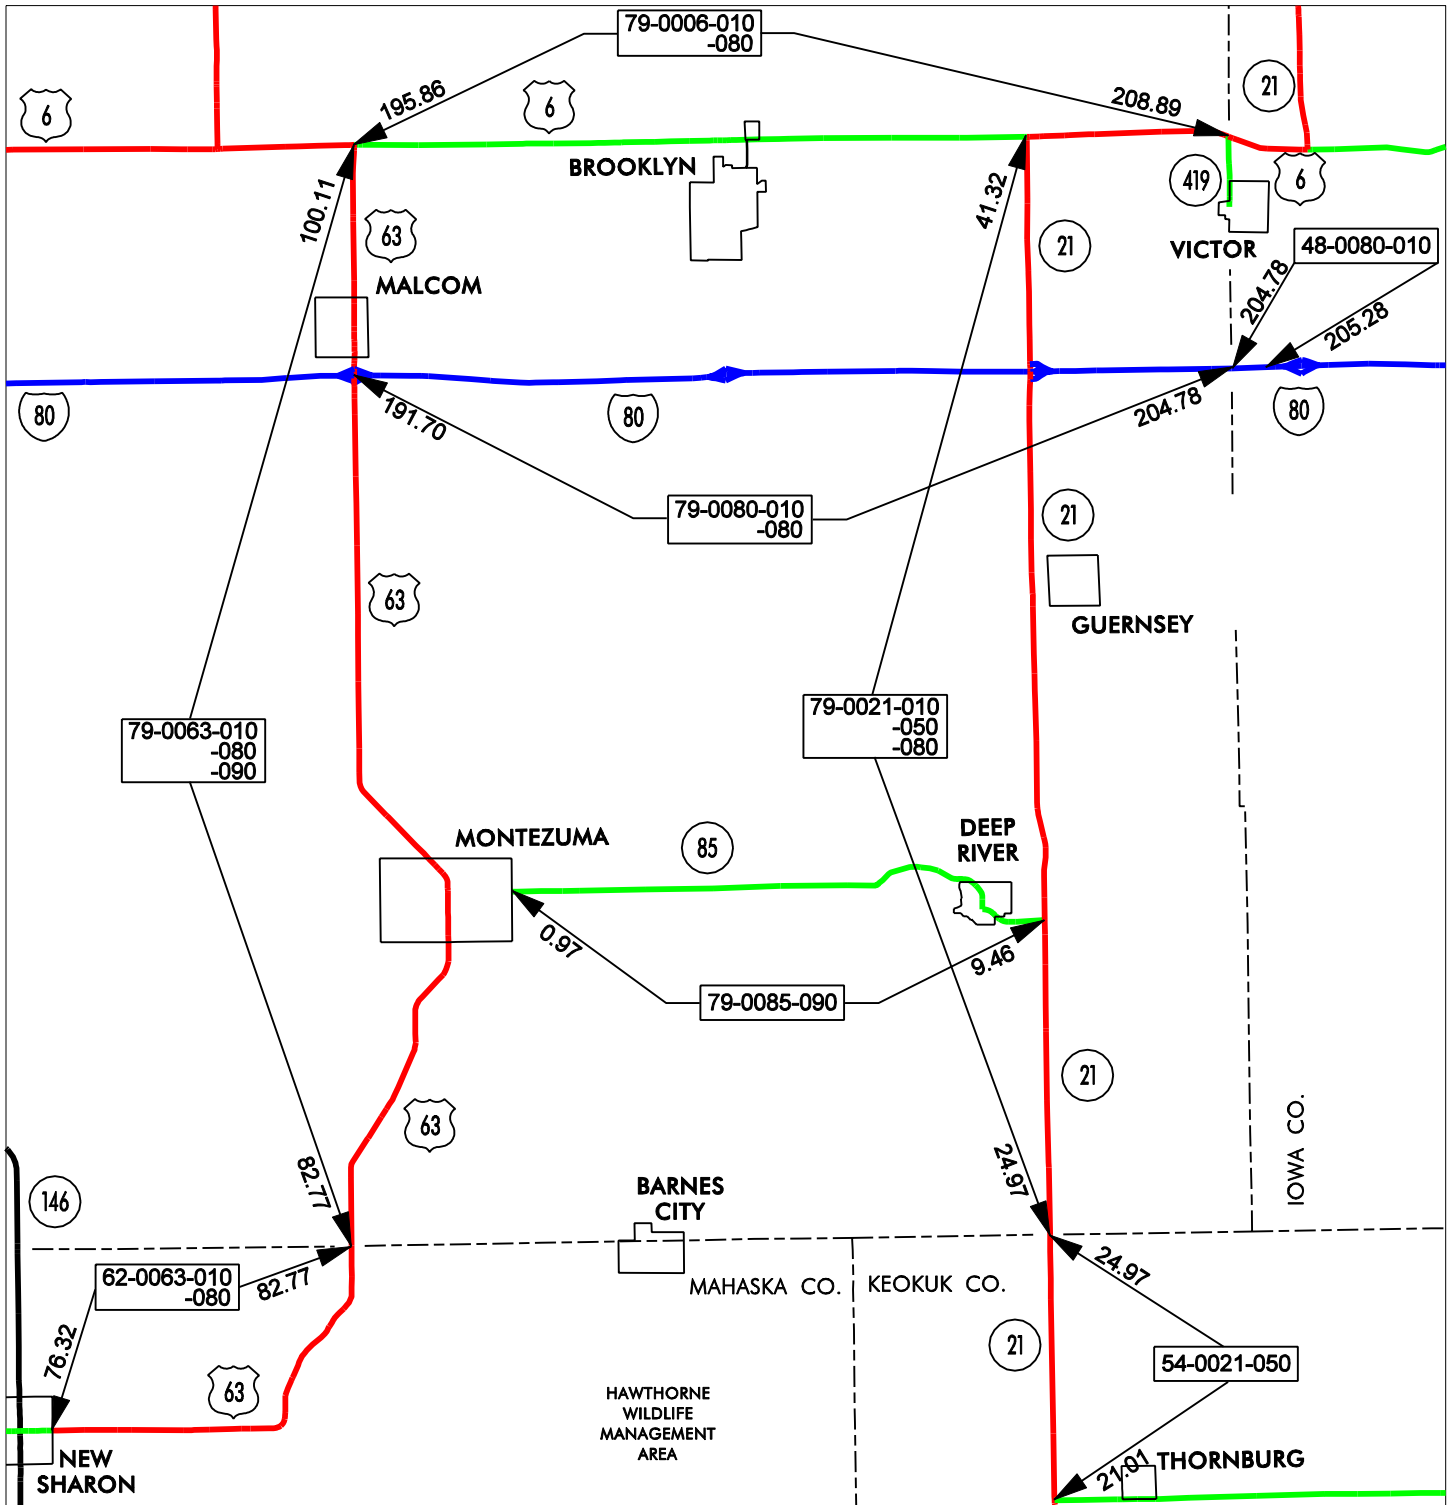

MALCOLM GARAGE AREA

Cost Center 551802

- Service Level A
- Service Level B
- Service Level C
- Service Level D