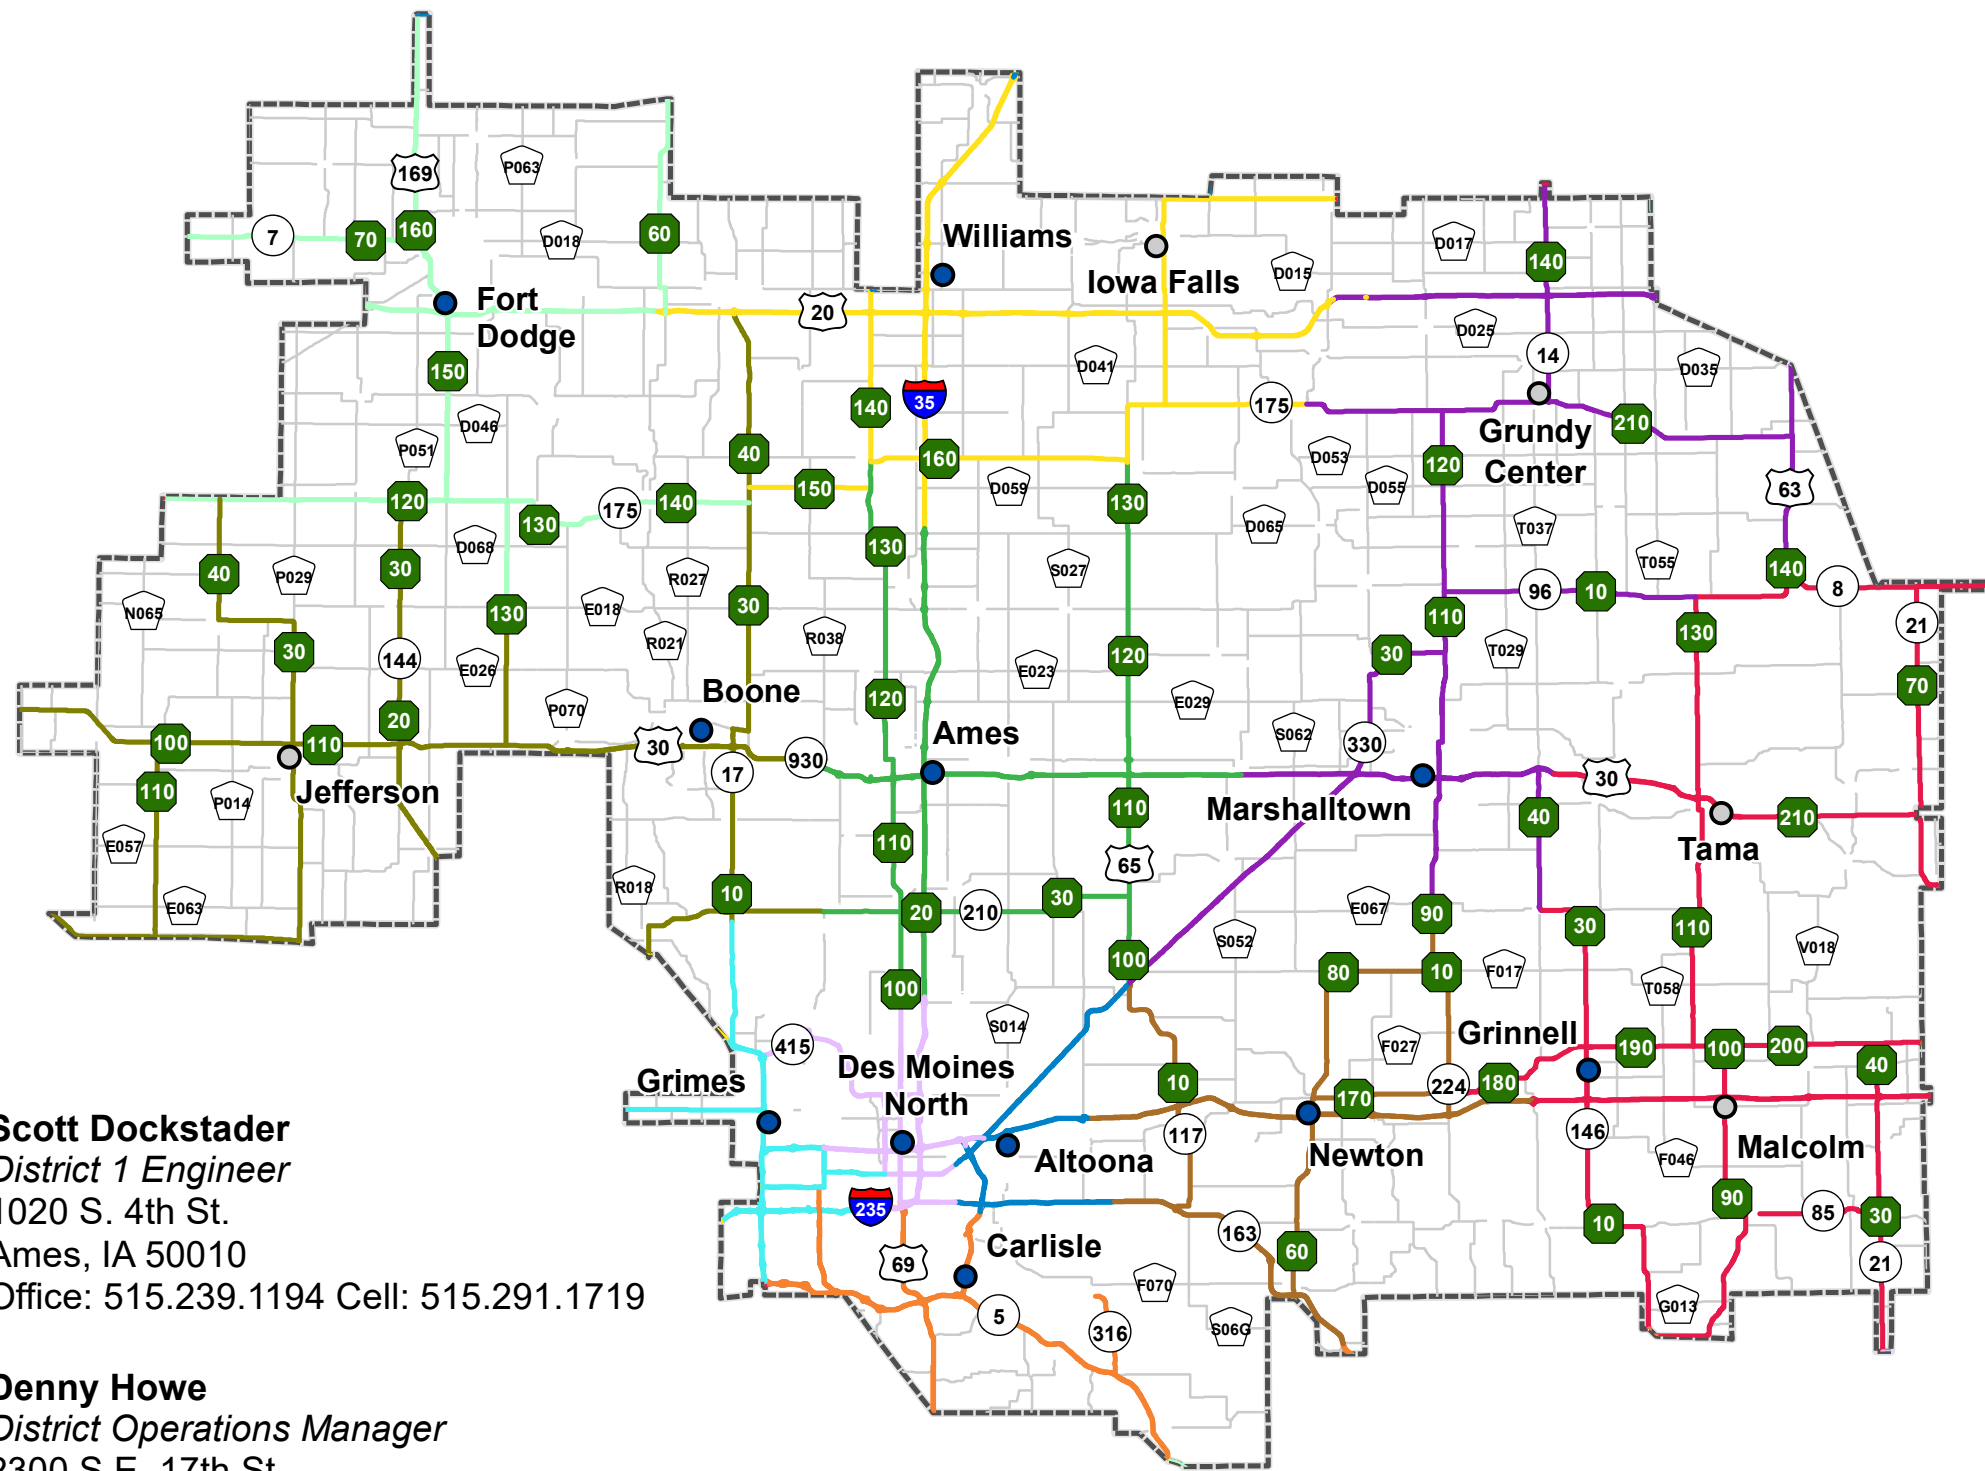

Area of Responsibility Map for District 1 Maintenance Garages

- **Brad Fleming - Area Supervisor**
  515.290-2865 (Cell) -- 515.854.2217 (Work)
- **Iowa Falls Garage - Alan Hammarmeister**
  641.751.0826 (Cell) -- 641.648.3135 (Work)
- **Williams Garage - Todd Lenning and Robert Ellis** 515.854.2217 (Work)
  515.571.1222 (Cell) -- 515.290.3171 (Cell)
- **Mohamed Mohamed - Area Supervisor**
  641.660.0424 (Cell) -- 641.236.3014 (Work)
- **Grinnell Garage - BillTinkle**
  641.990.2224 (Cell) -- 641.236.3014 (Work)
- **Malcom Garage - Aaron Wiegand**
  515.686.1983 (Cell) -- 641.528.3775 (Work)
- **Tama Garage - Rusty Martin and John McCamant** 641.484.2402 (Work)
  515.250.2318 (Cell) -- 641.485.5956 (Cell)
- **Ryan Sundine - Area Supervisor**
  515.571.1618 (Cell) -- 515.955.8571 (Work)
- **Fort Dodge Garage - Rick Bowman**
  515.290.6821 (Cell) -- 515.955.8571 (Work)
- **Teresa Salak - Area Supervisor**
  515.250.3378 (Cell) -- 515.967.4246 (Work)
- **Altoona Garage - Erwin Martin and Chad McCoskey** 515.967.4246 (Work)
  515.250.9217 (Cell) -- 515.250.6394 (Cell)
- **Jeff Vander Zwaag - Area Supervisor**
  515.290.4158 (Cell) -- 515.432.5411 (Work)
- **Jefferson Garage - Mike Roller**
  515.370.0824 (Cell) -- 515.386.2176 (Work)
- **Boone Garage - Jeremy Rydl**
  515.238.6831 (Cell) -- 515.432.5411 (Work)
- **Mark Stephens - Area Supervisor**
  641.751.1207 (Cell) -- 319.824.5259 (Work)
- **Grundy Center Garage - Brandon Lafrenz**
  641.485.5953 (Cell) -- 319.824.5259 (Work)
- **Marshalltown Garage - Russell Pyle and Brad Becvar** 641.753.7783 (Work)
  515.291.0764 (Cell) -- 641.485.5957 (Cell)
- **Claude Frazier III - Area Supervisor**
  515.238.6763 (Cell) -- 515.265.0310 (Work)
- **Carlisle Garage - Caleb Wilson and Chad Alshouse** 515.265.0310 (Work)
  515.250.7872 (Cell) -- 515.238.0828 (Cell)
- **Jim VanSickle - Area Supervisor**
  515.290.2838 (Cell) -- 515.663.6367 (Work)
- **Ames Garage - Scott Robinson**
  515.290.2105 (Cell) -- 515.663.6368 (Work)
- **Jim Scott - Area Supervisor**
  515.669.0945 (Cell) -- 515.986.5465 (Work)
- **Grimes Garage - Rob Thies**
  515.250.0363 (Cell) -- 515.986.5466 (Work)
- **Eric Lack - Area Supervisor**
  515.250.2182 (Cell) -- 515.262.2375 (Work)
- **Des Moines North Garage - Larry Letze**
  515.238.6558 (Cell) -- 515.262.2375 (Work)

Scott Dockstader
District 1 Engineer
1020 S. 4th St.
Ames, IA 50010
Office: 515.239.1194 Cell: 515.291.1719

Denny Howe
District Operations Manager
2300 S.E. 17th St.
Grimes, IA 50111
Office: 515.986.5459 Cell: 515.290.2037

Lance Starbuck
District Maintenance Manager
1020 S. 4th St.
Ames, IA 50010
Office: 515.239.1634 Cell: 515.250.3379

Highway Division
Areas of Responsibility by Maintenance Supervisor
June 2018
<http://dotnet/mntreso/maps/Circle_Map.pdf>
<W:\Highway\Maintenance\GIS\Projects\AreaResponsibilityMaps\ARM_Districts>

Legend	
○	Garage
●	Supervisor Home Garage
—	County Routes