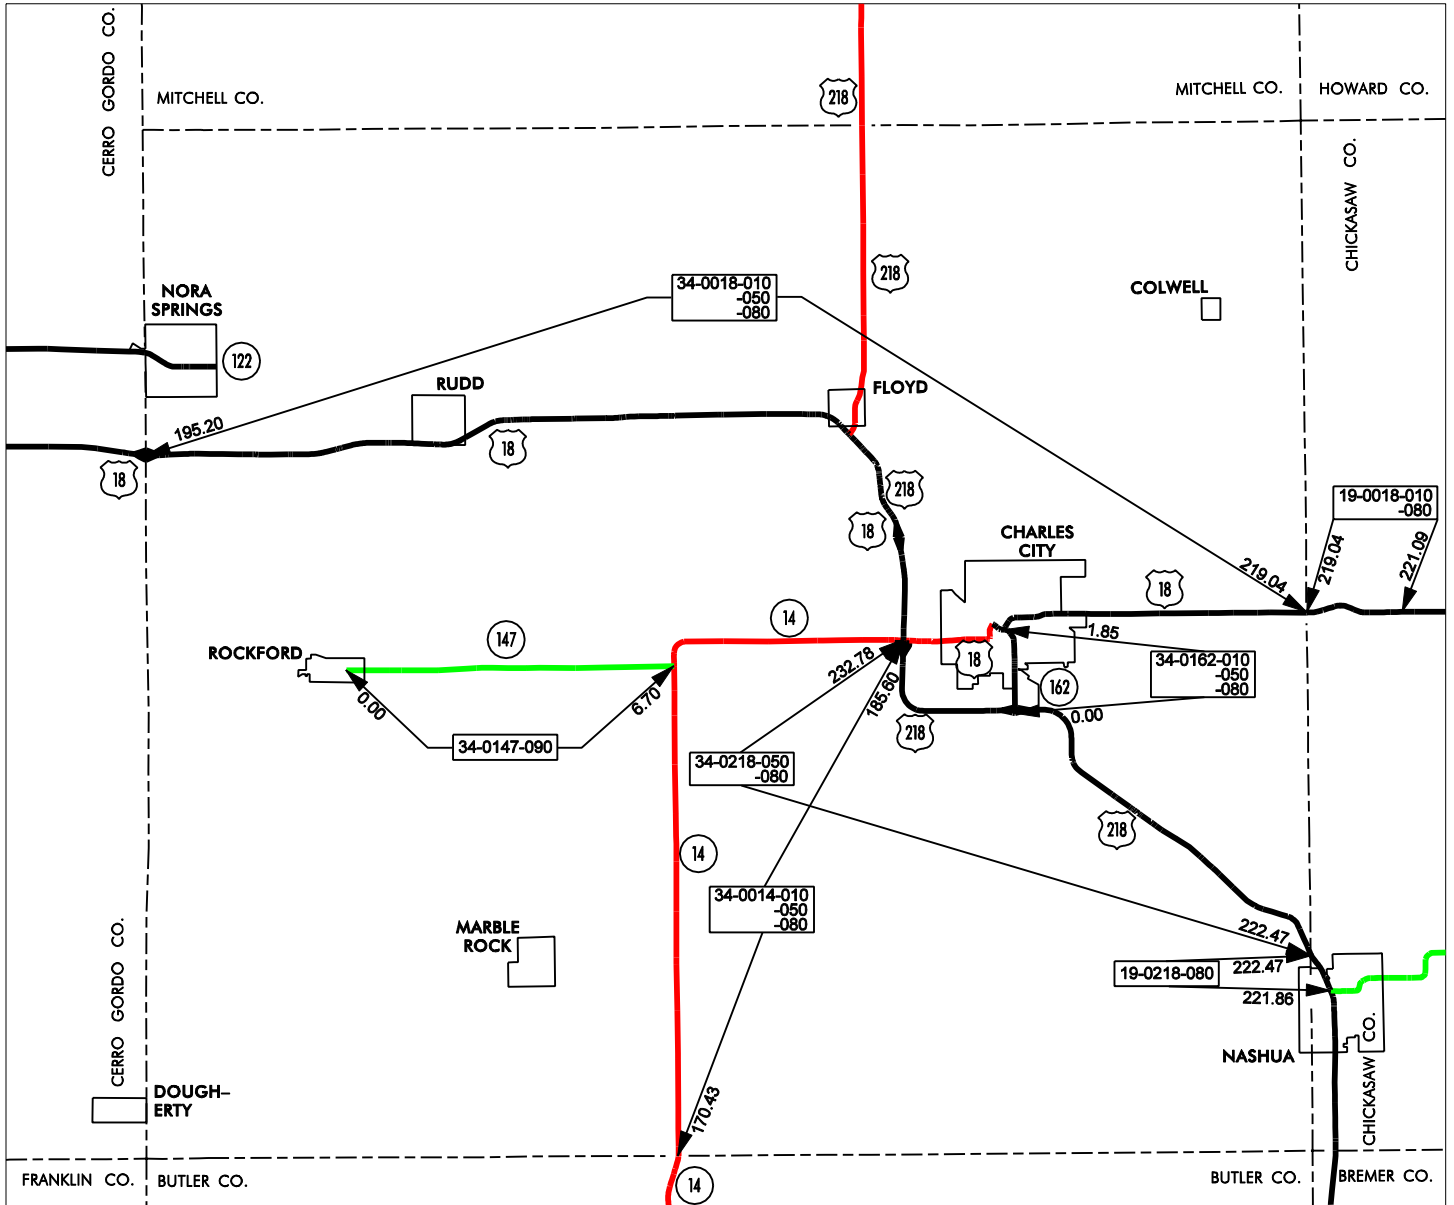

# CHARLES CITY GARAGE AREA

## Cost Center 552634

- █ Service Level A
- █ Service Level B
- █ Service Level C
- █ Service Level D