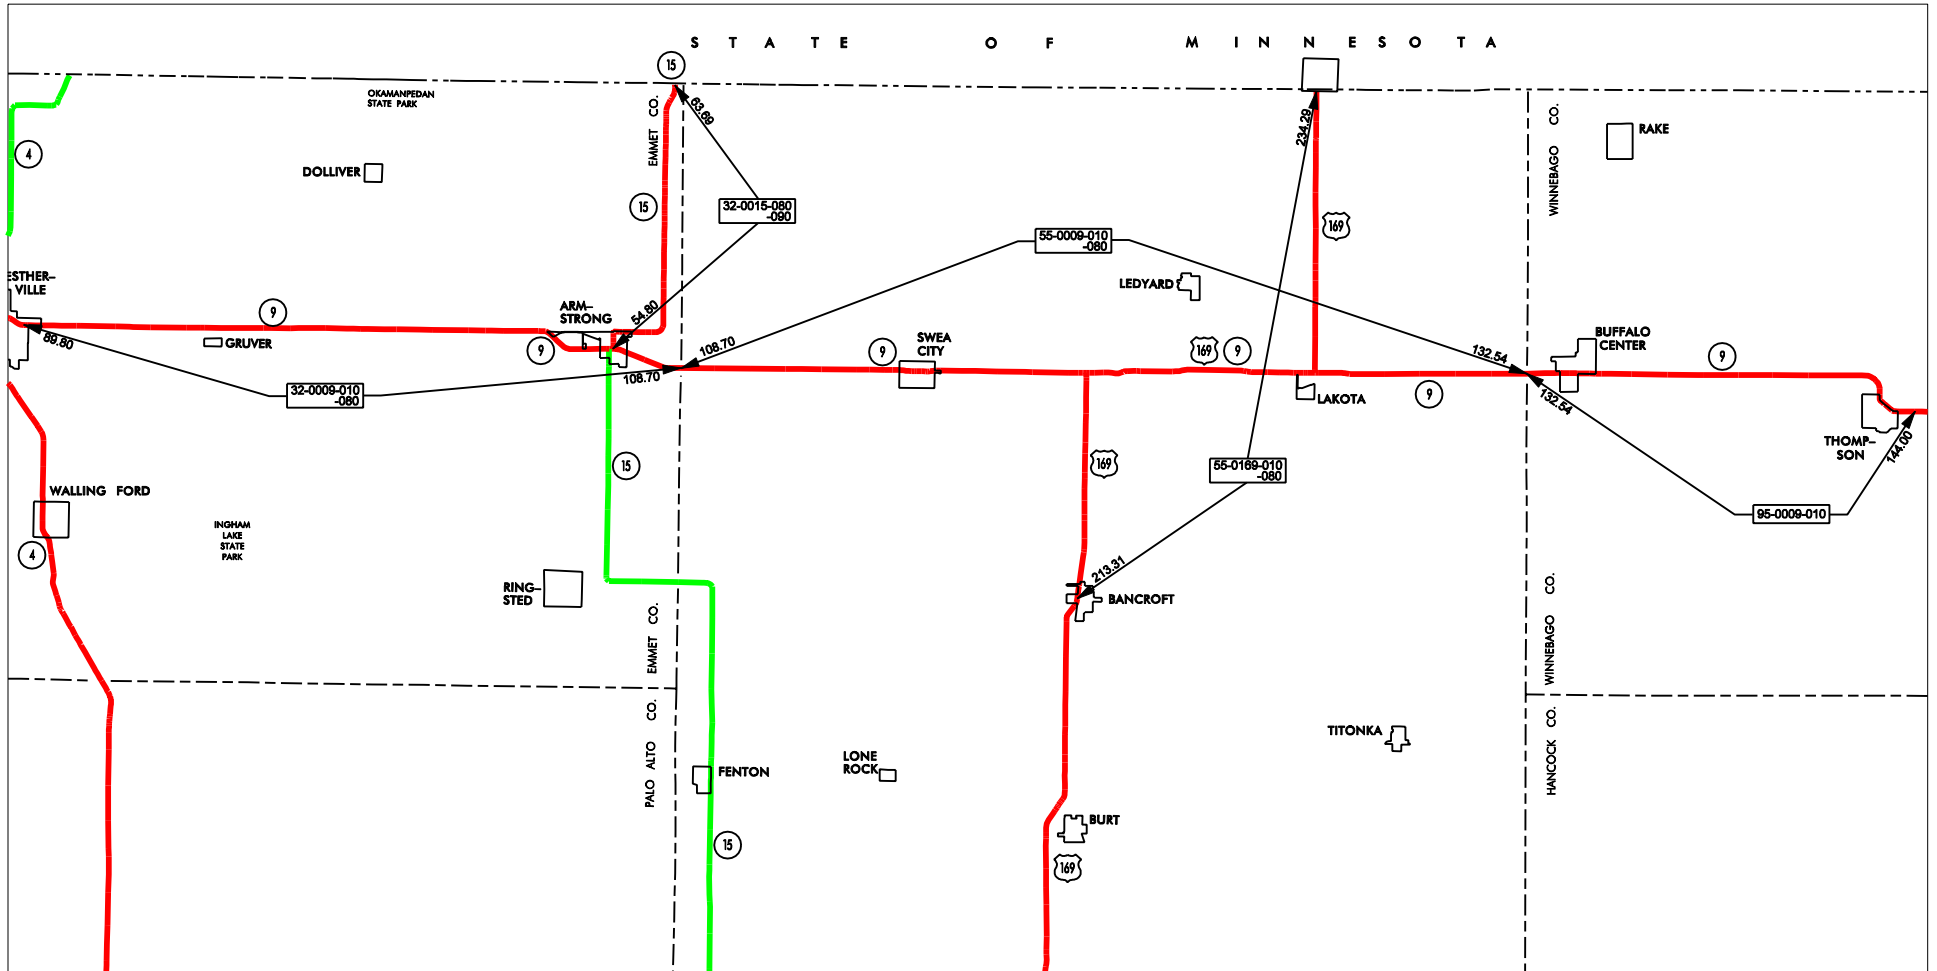

SWEA CITY GARAGE AREA

Cost Center 552656

- Service Level A
- Service Level B
- Service Level C
- Service Level D