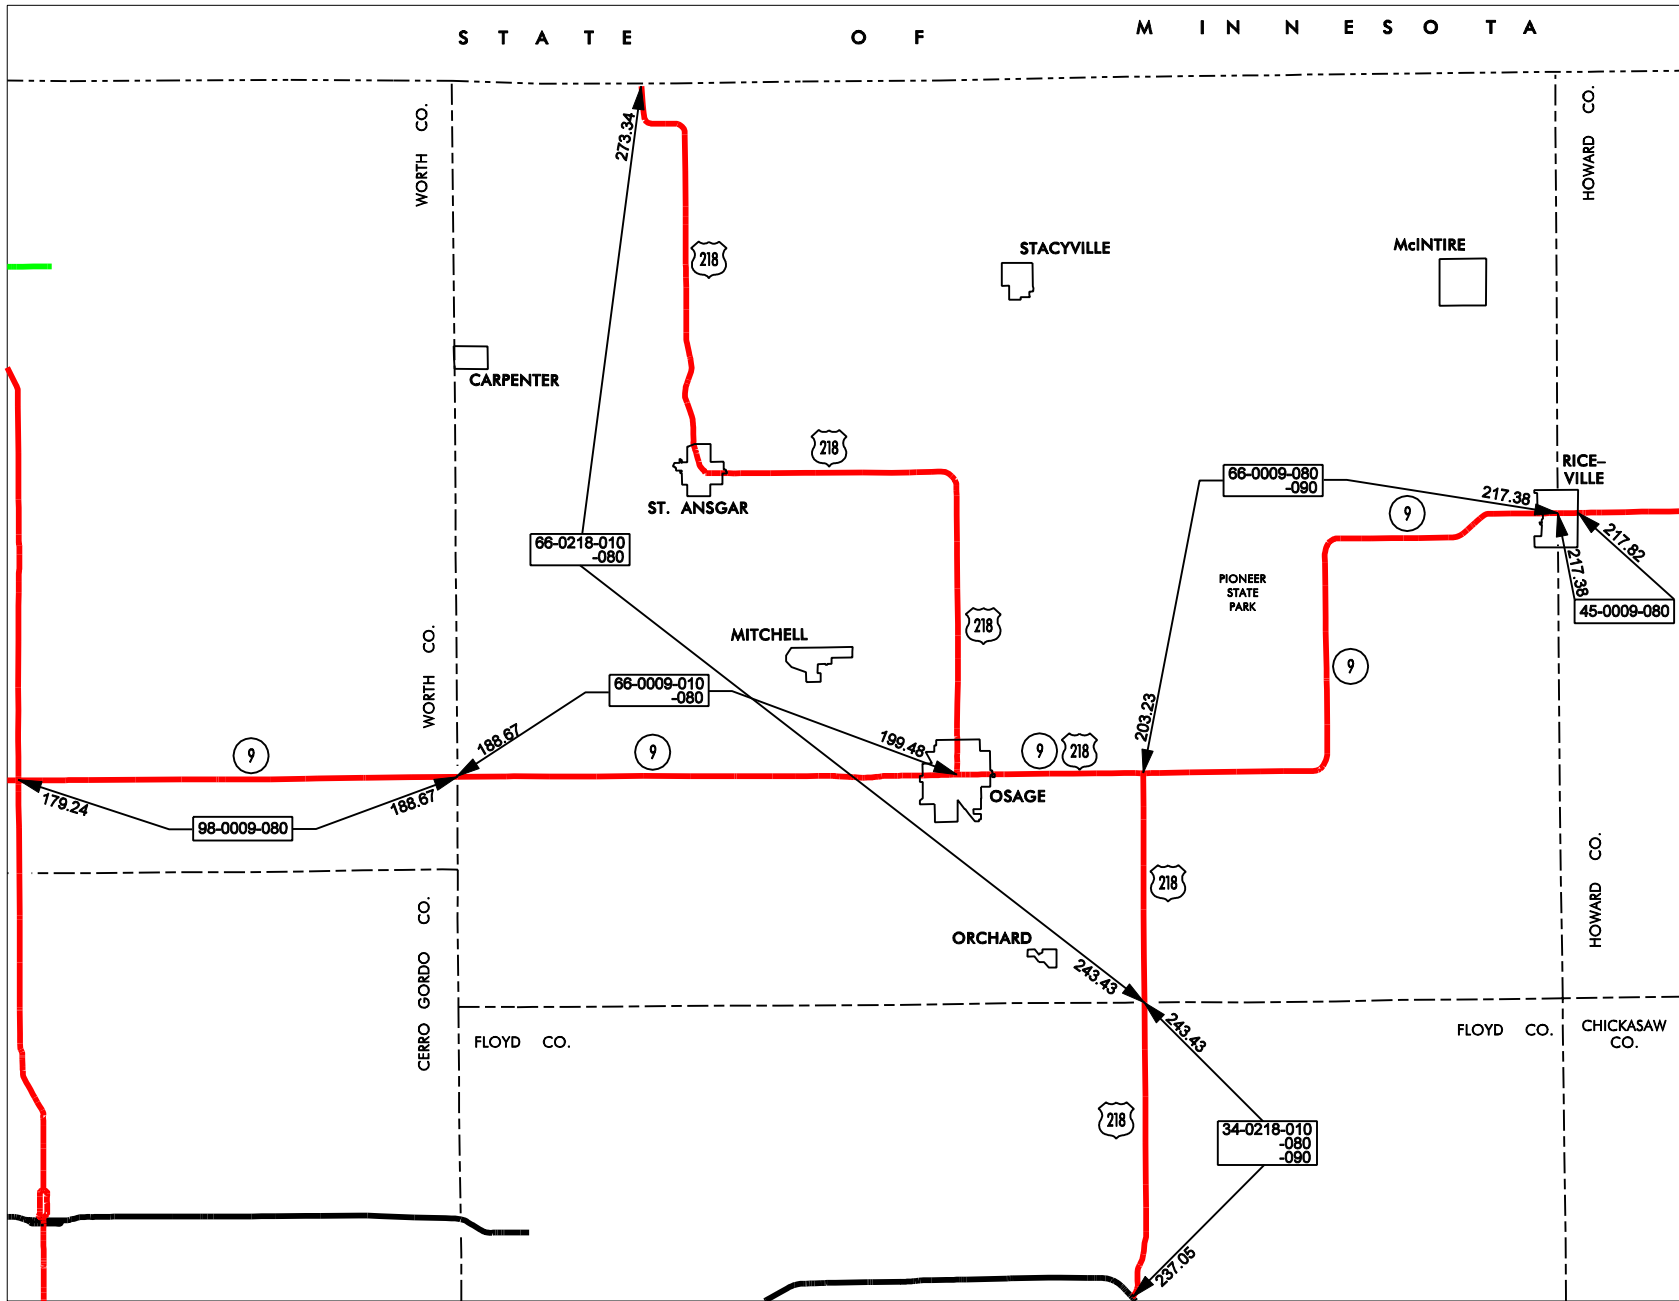

OSAGE GARAGE AREA - Cost Center 552666

- █ Service Level A
- █ Service Level B
- █ Service Level C
- █ Service Level D

MITCHELL

 COUNTY