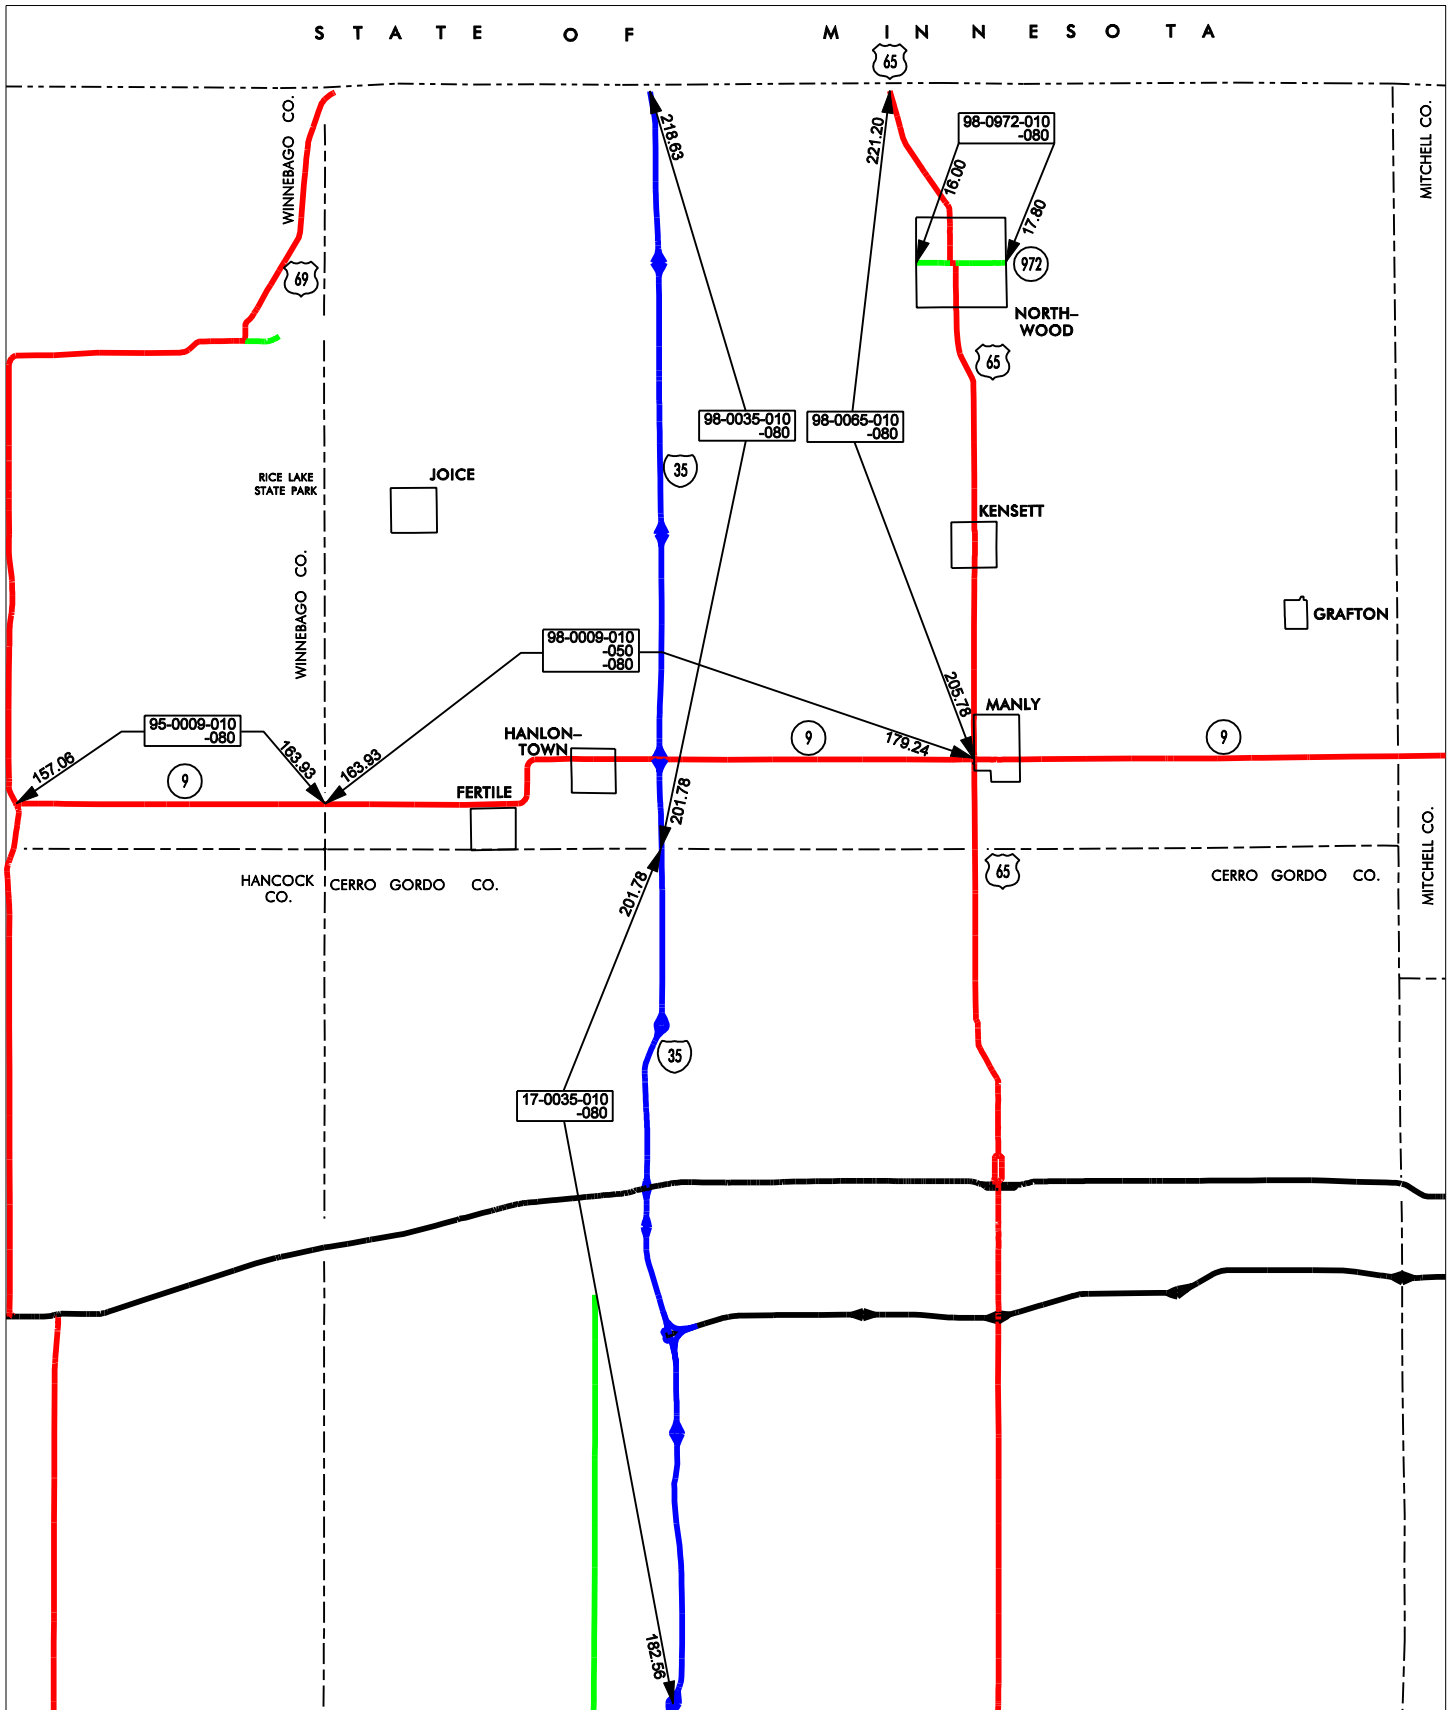

HANLONTOWN GARAGE AREA - Cost Center 552698

- Service Level A
- Service Level B
- Service Level C
- Service Level D

WORTH

 COUNTY