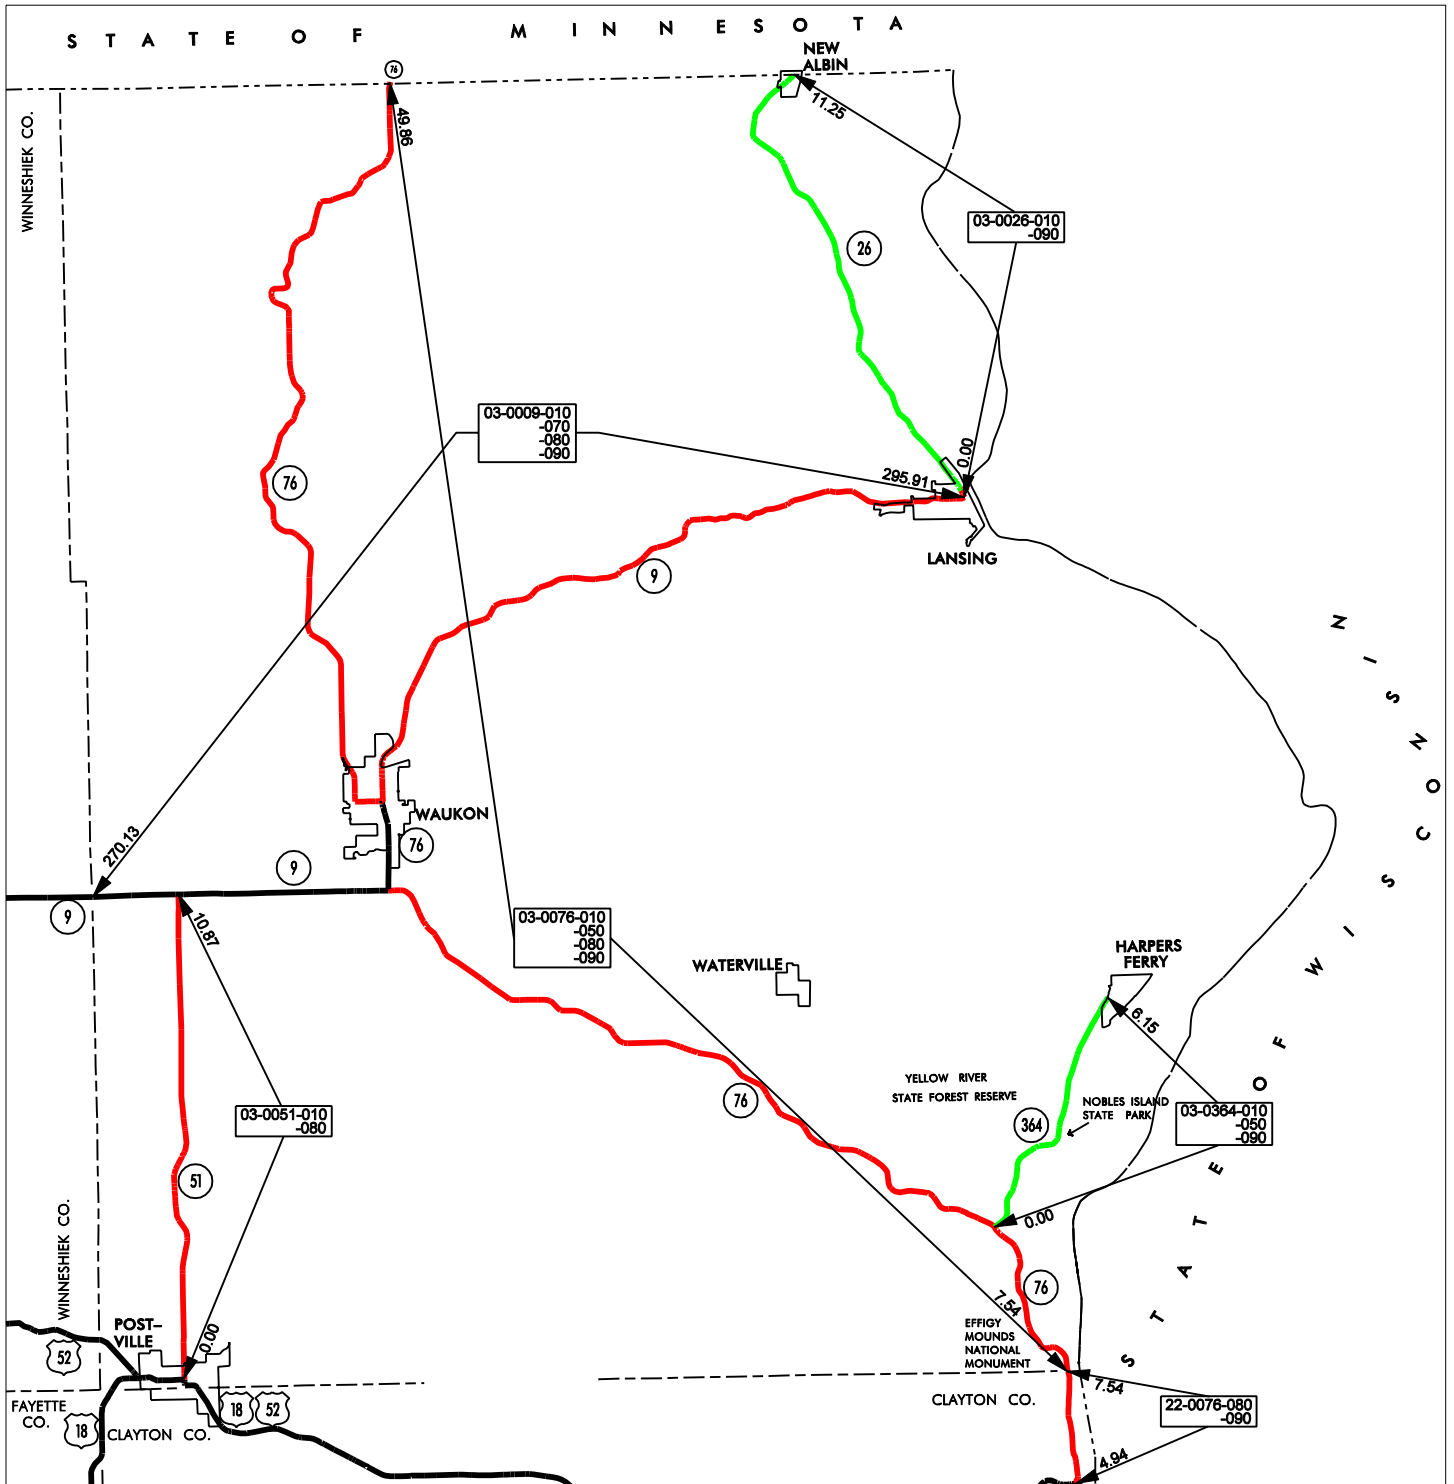

WAUKON GARAGE AREA

Cost Center 552803

- █ Service Level A
- █ Service Level B
- █ Service Level C
- █ Service Level D

ALLAMAKEE
3
 COUNTY