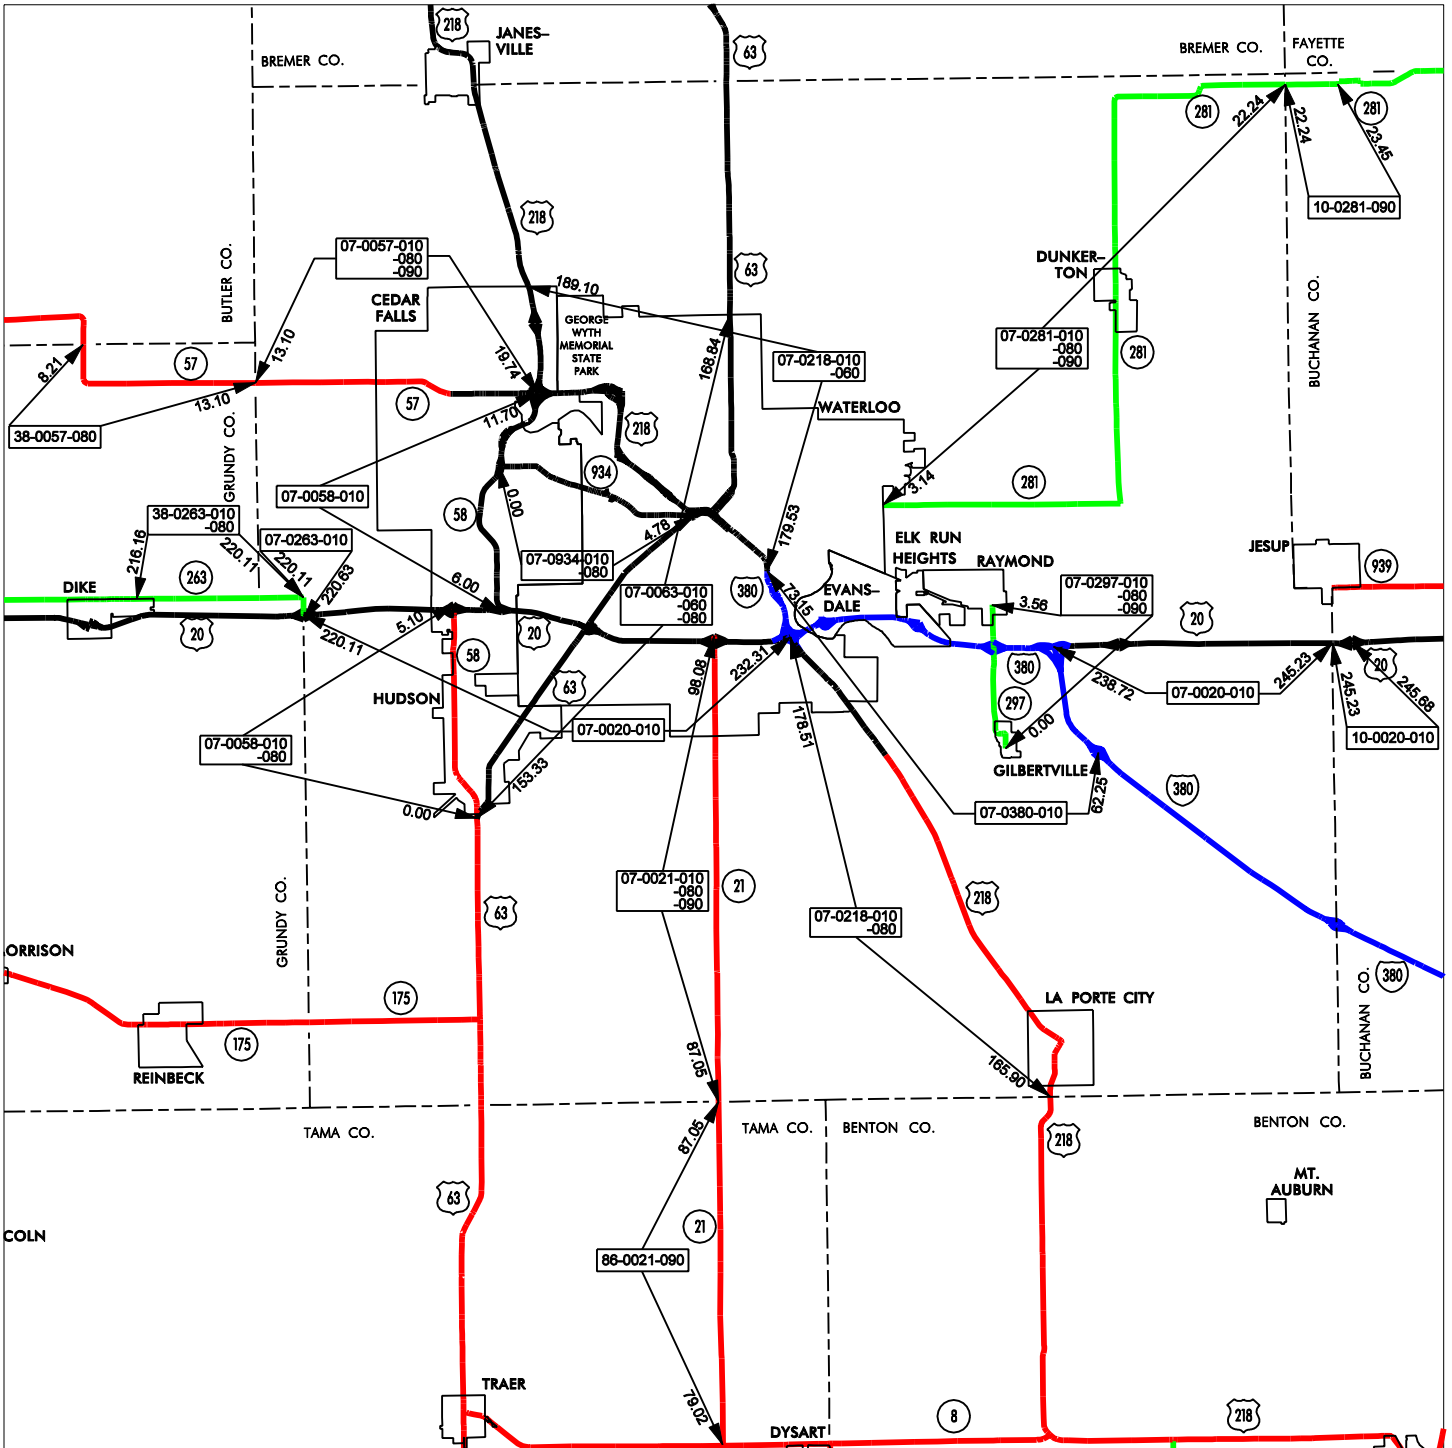

WATERLOO GARAGE AREA Cost Center 552807

- █ Service Level A
- █ Service Level B
- █ Service Level C
- █ Service Level D

BLACK HAWK

COUNTY