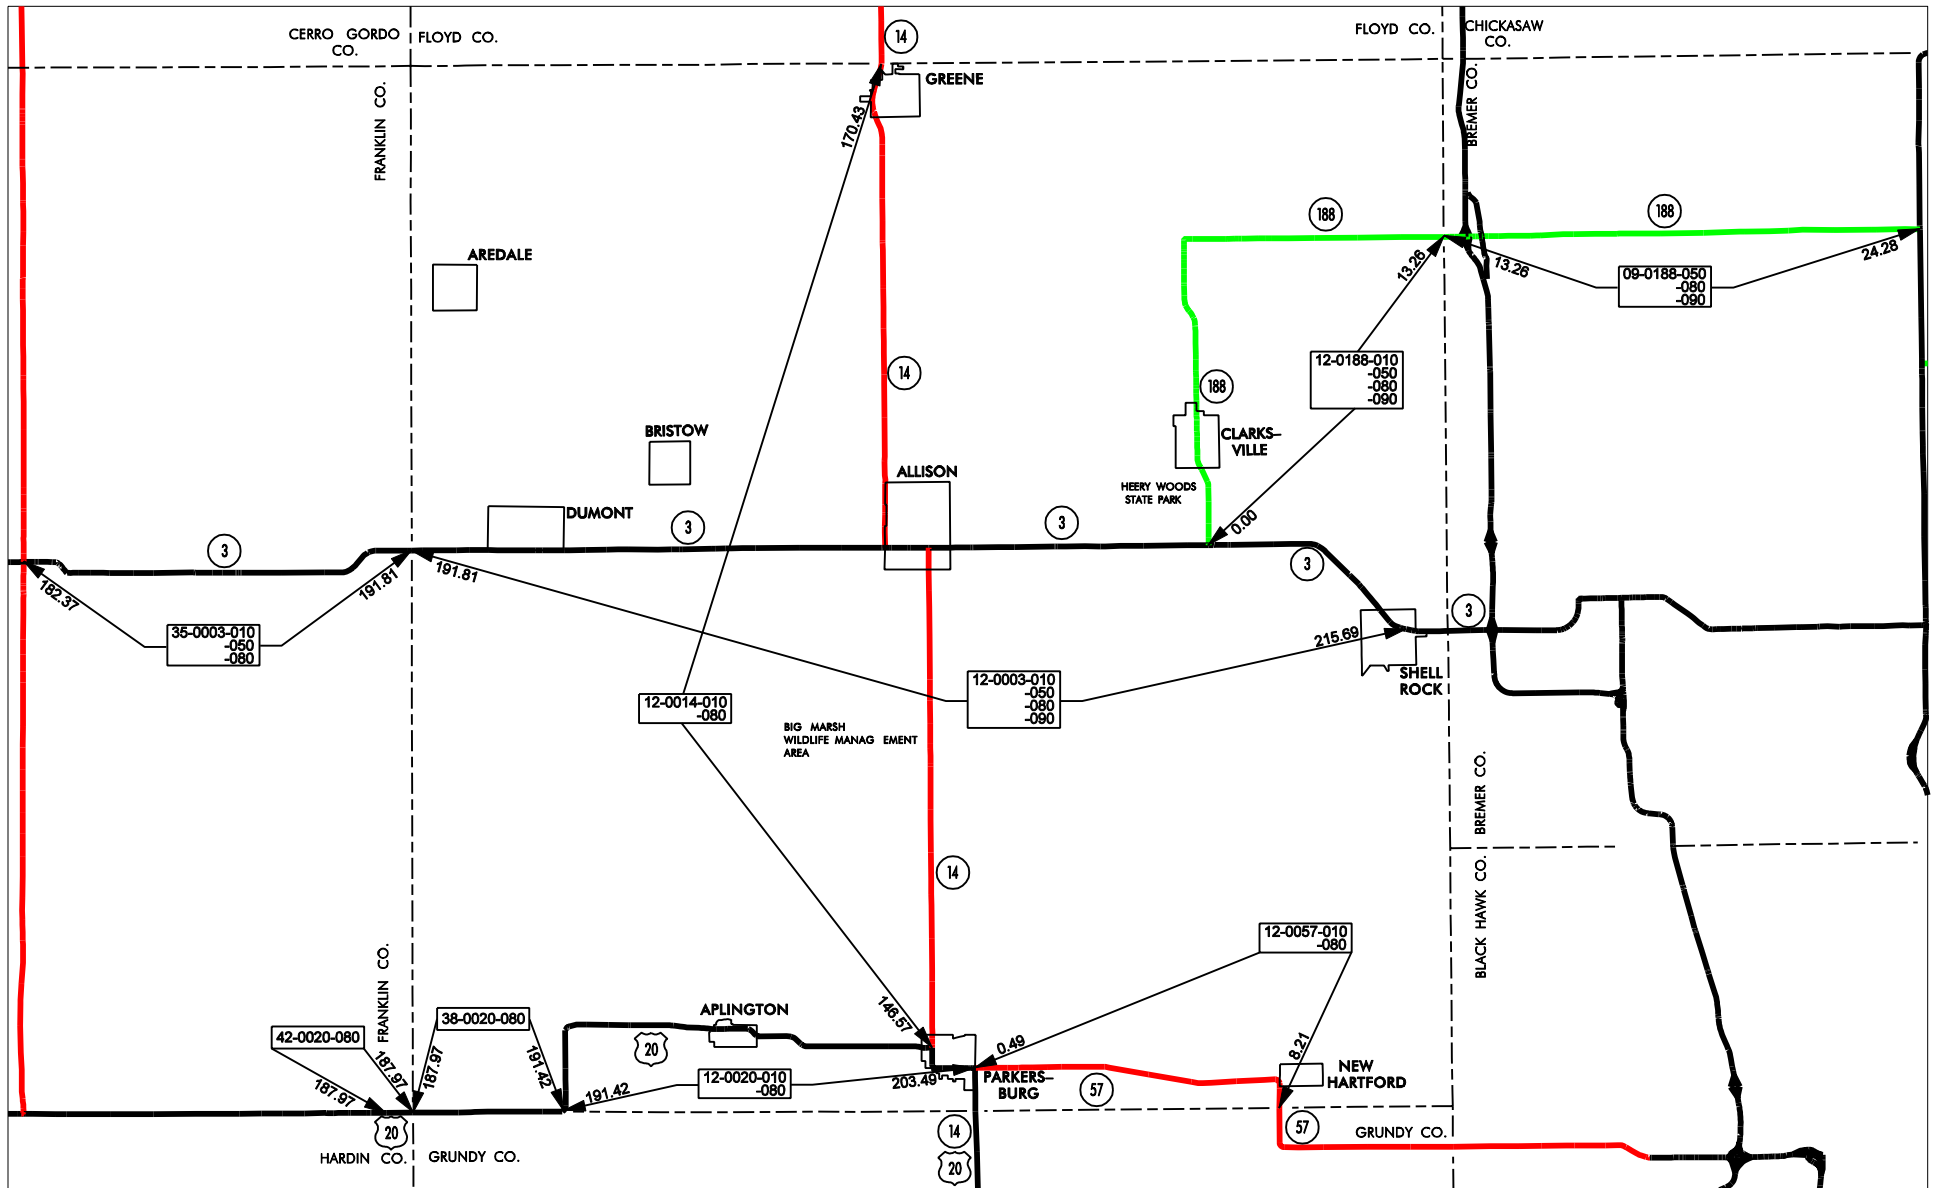

ALLISON GARAGE AREA - Cost Center 552812

- █ Service Level A
- █ Service Level B
- █ Service Level C
- █ Service Level D