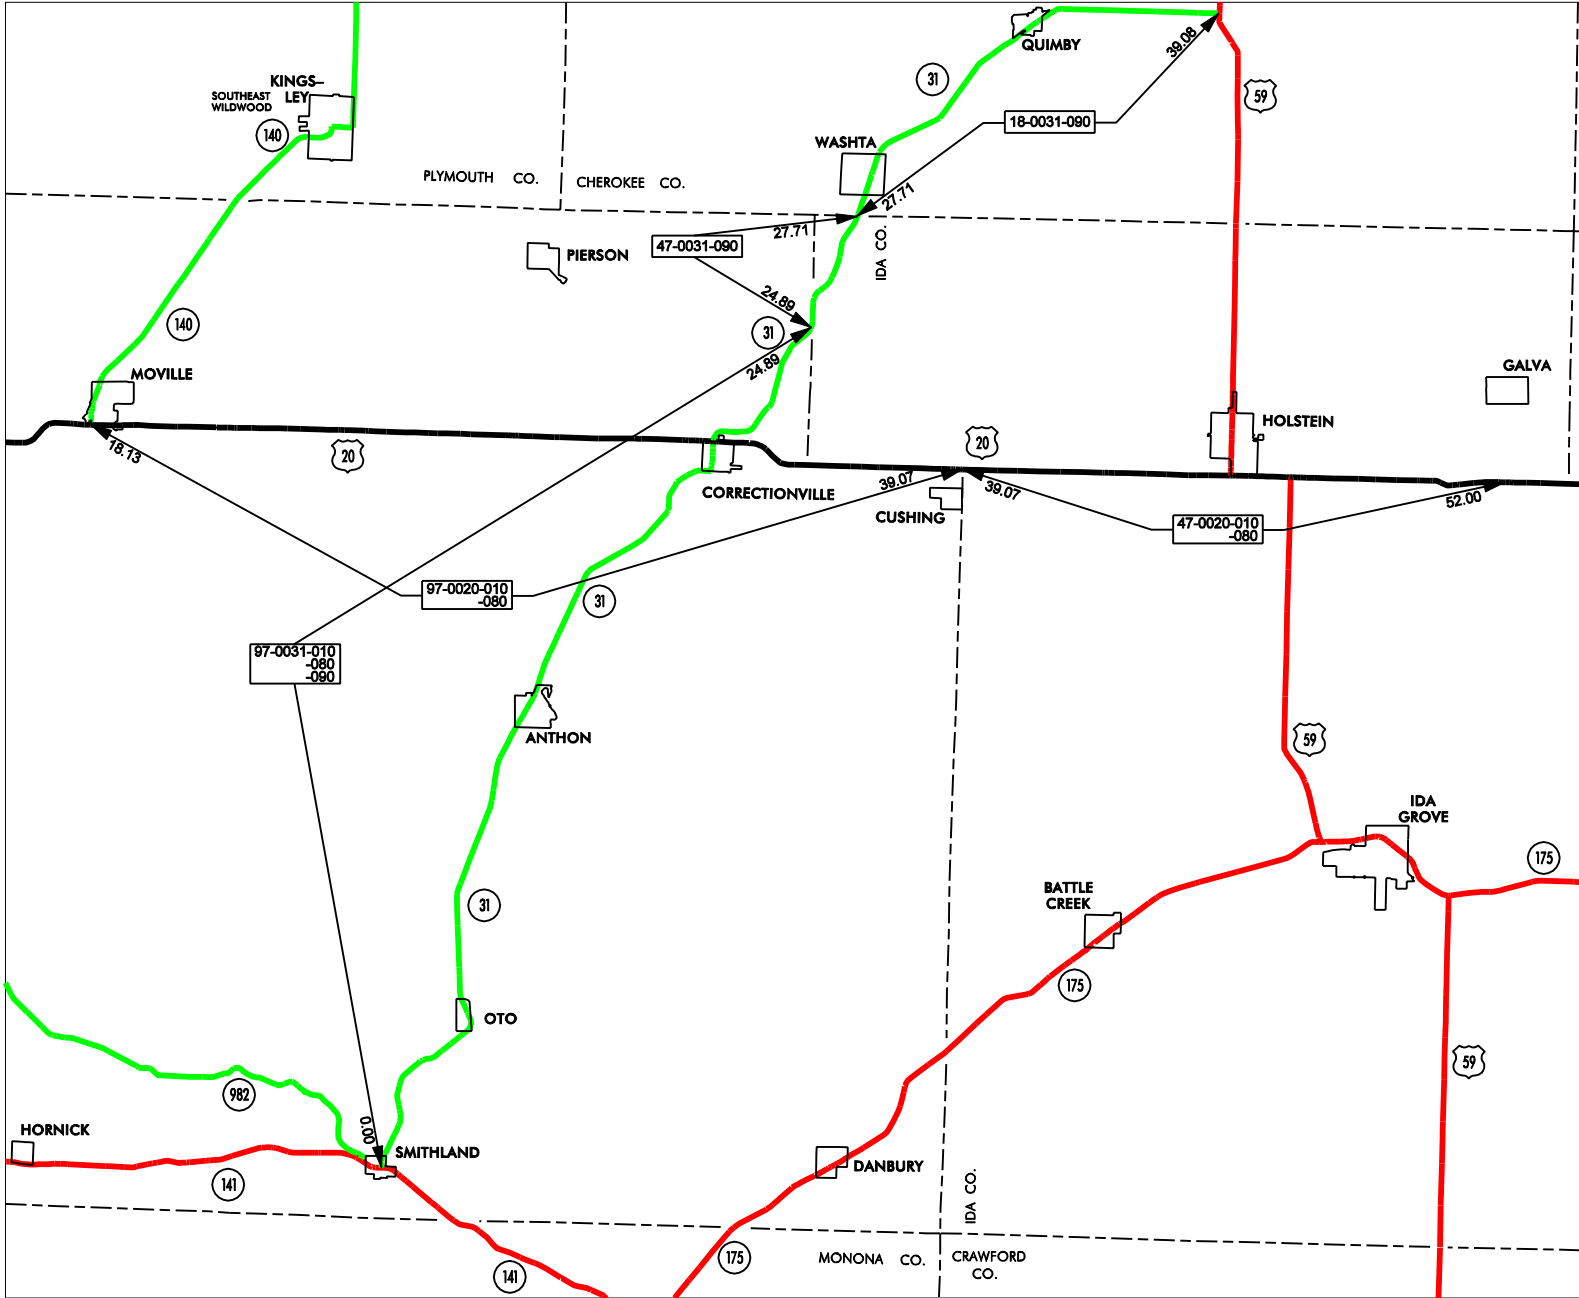

CORRECTIONVILLE GARAGE AREA - Cost Center 553604

- Service Level A
- Service Level B
- Service Level C
- Service Level D

WOODBURY
97
 COUNTY