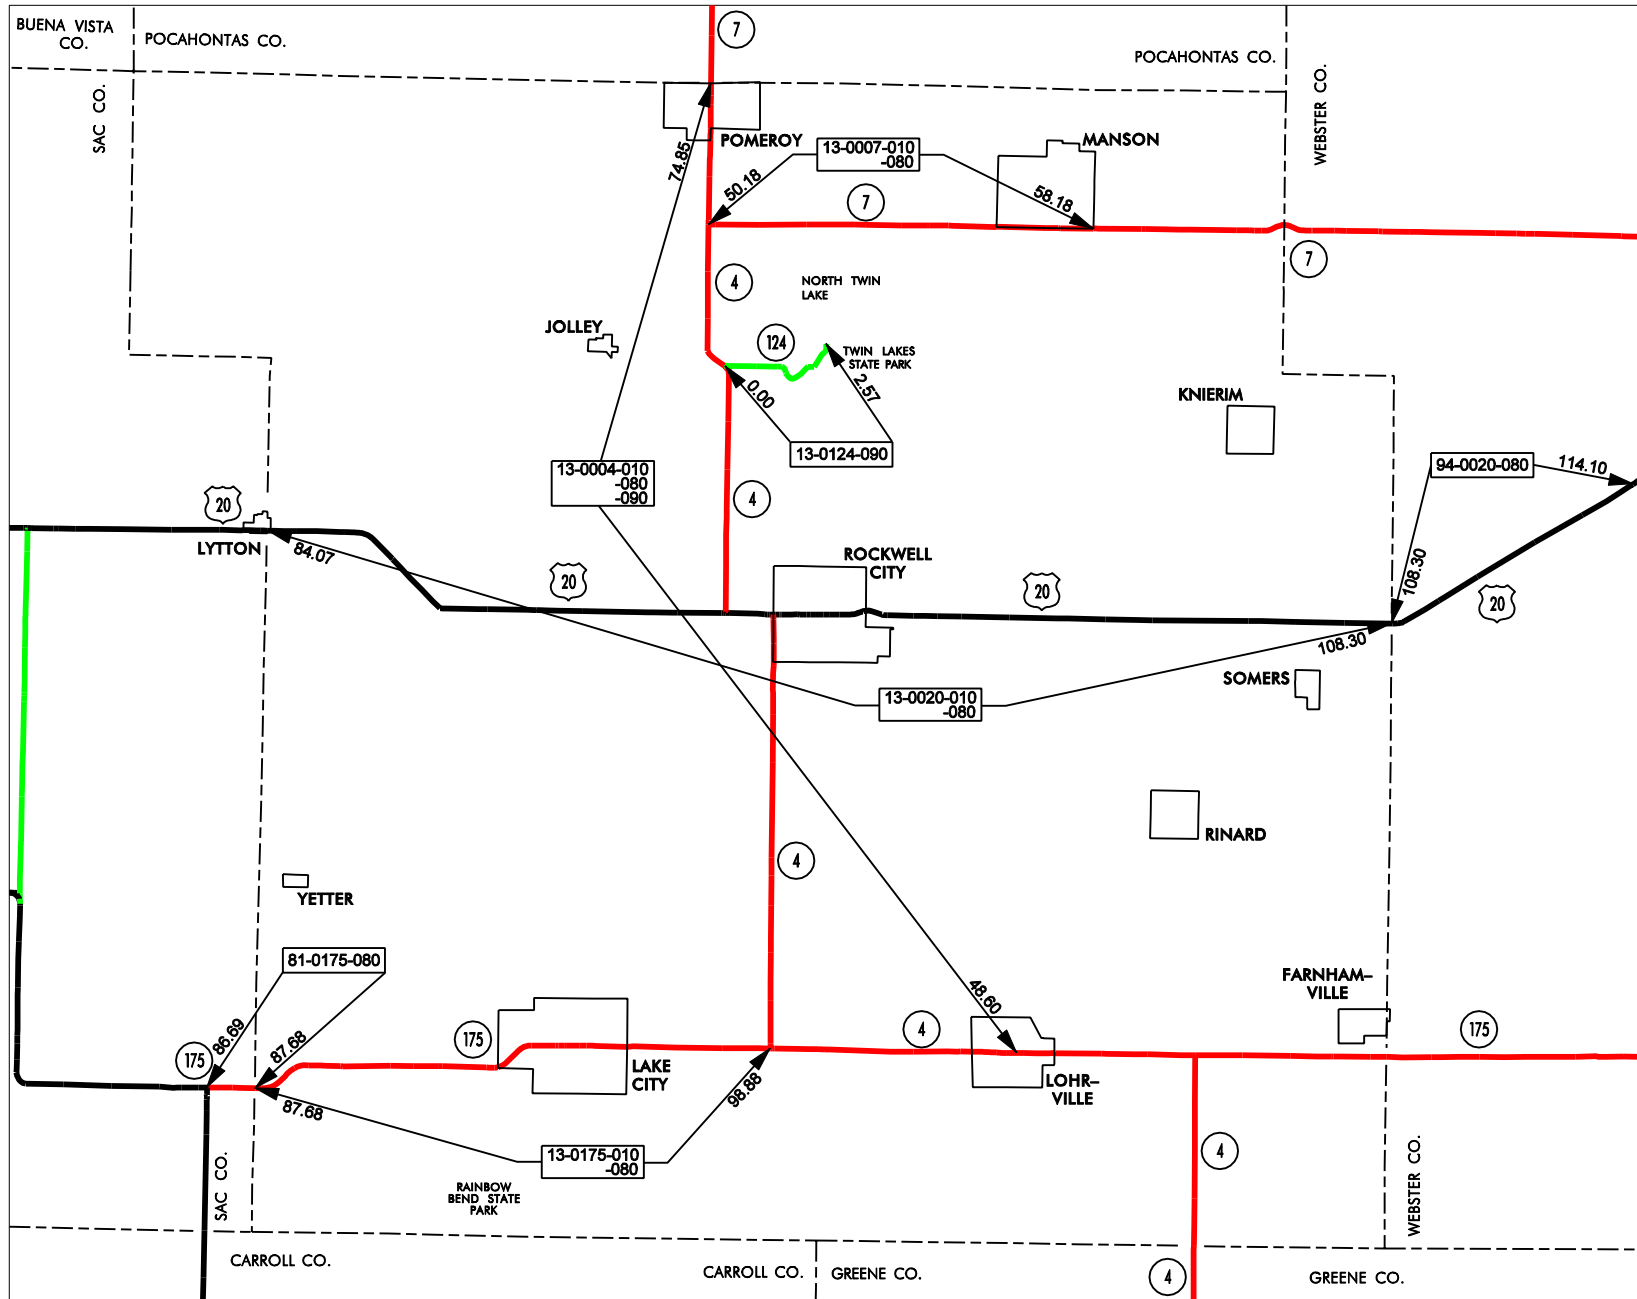

ROCKWELL GARAGE AREA - Cost Center 553606

- █ Service Level A
- █ Service Level B
- █ Service Level C
- █ Service Level D