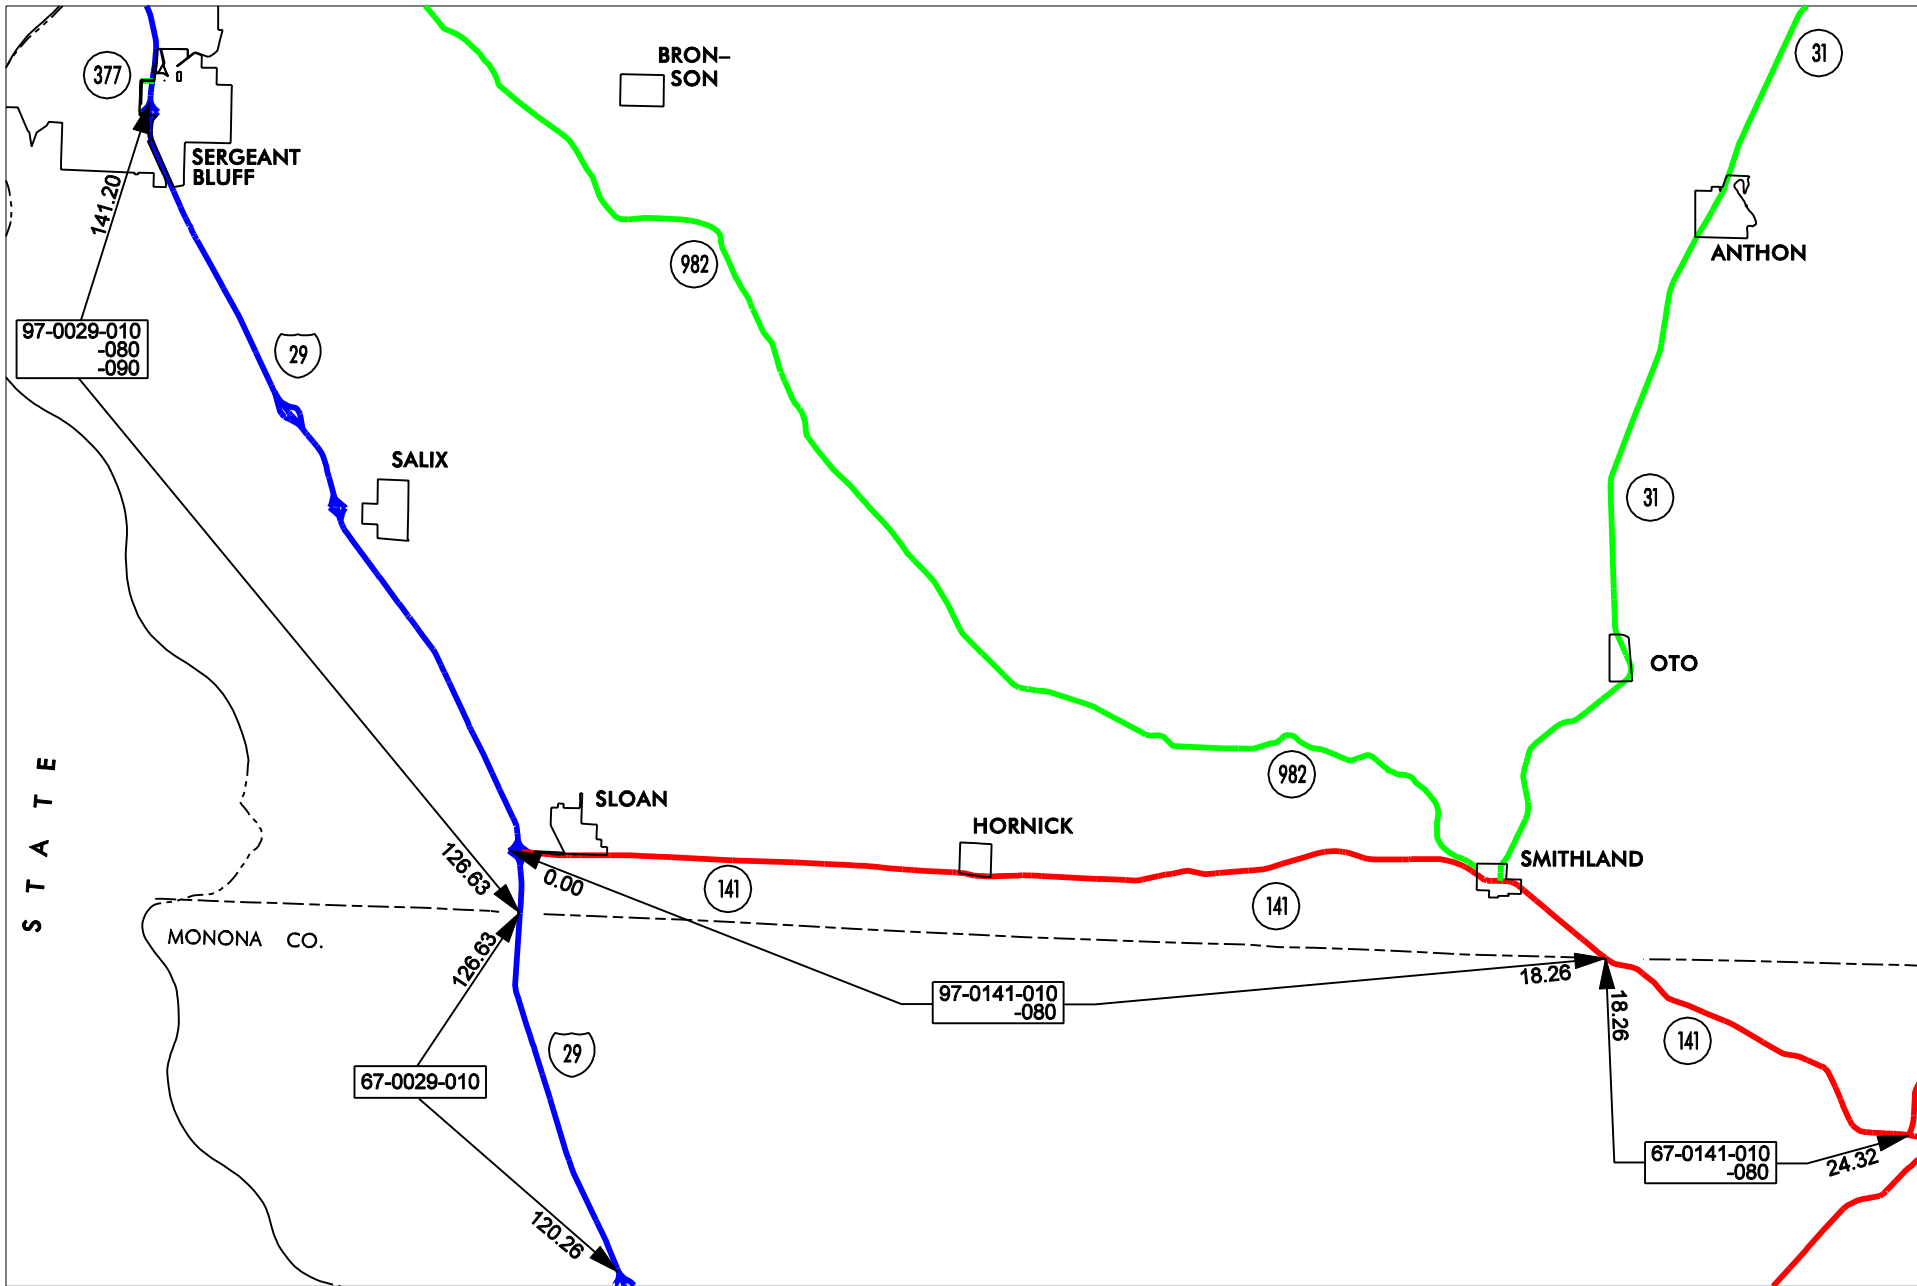

# SLOAN GARAGE AREA - Cost Center 553607

- Service Level A
- Service Level B
- Service Level C
- Service Level D

WOODBURY  
97  
 COUNTY