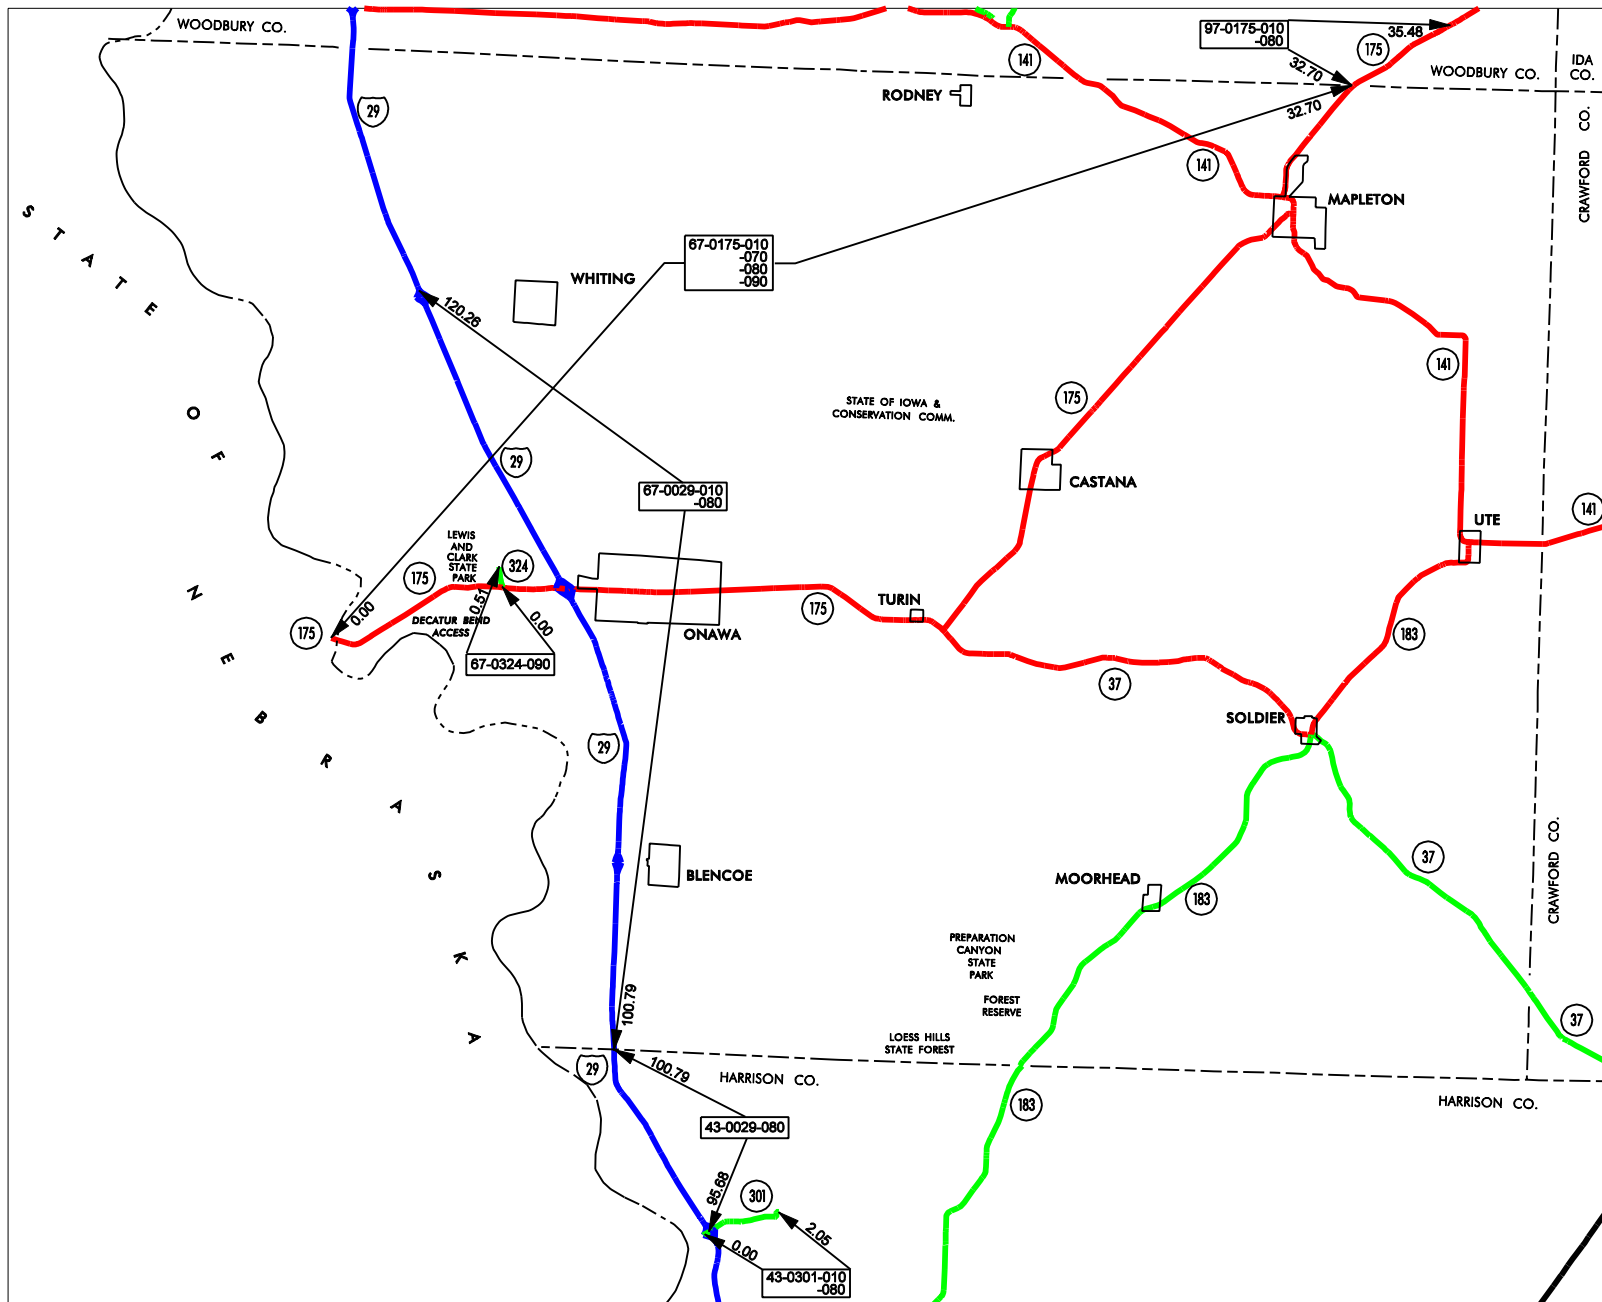

ONAWA GARAGE AREA - Cost Center 553609

- █ Service Level A
- █ Service Level B
- █ Service Level C
- █ Service Level D