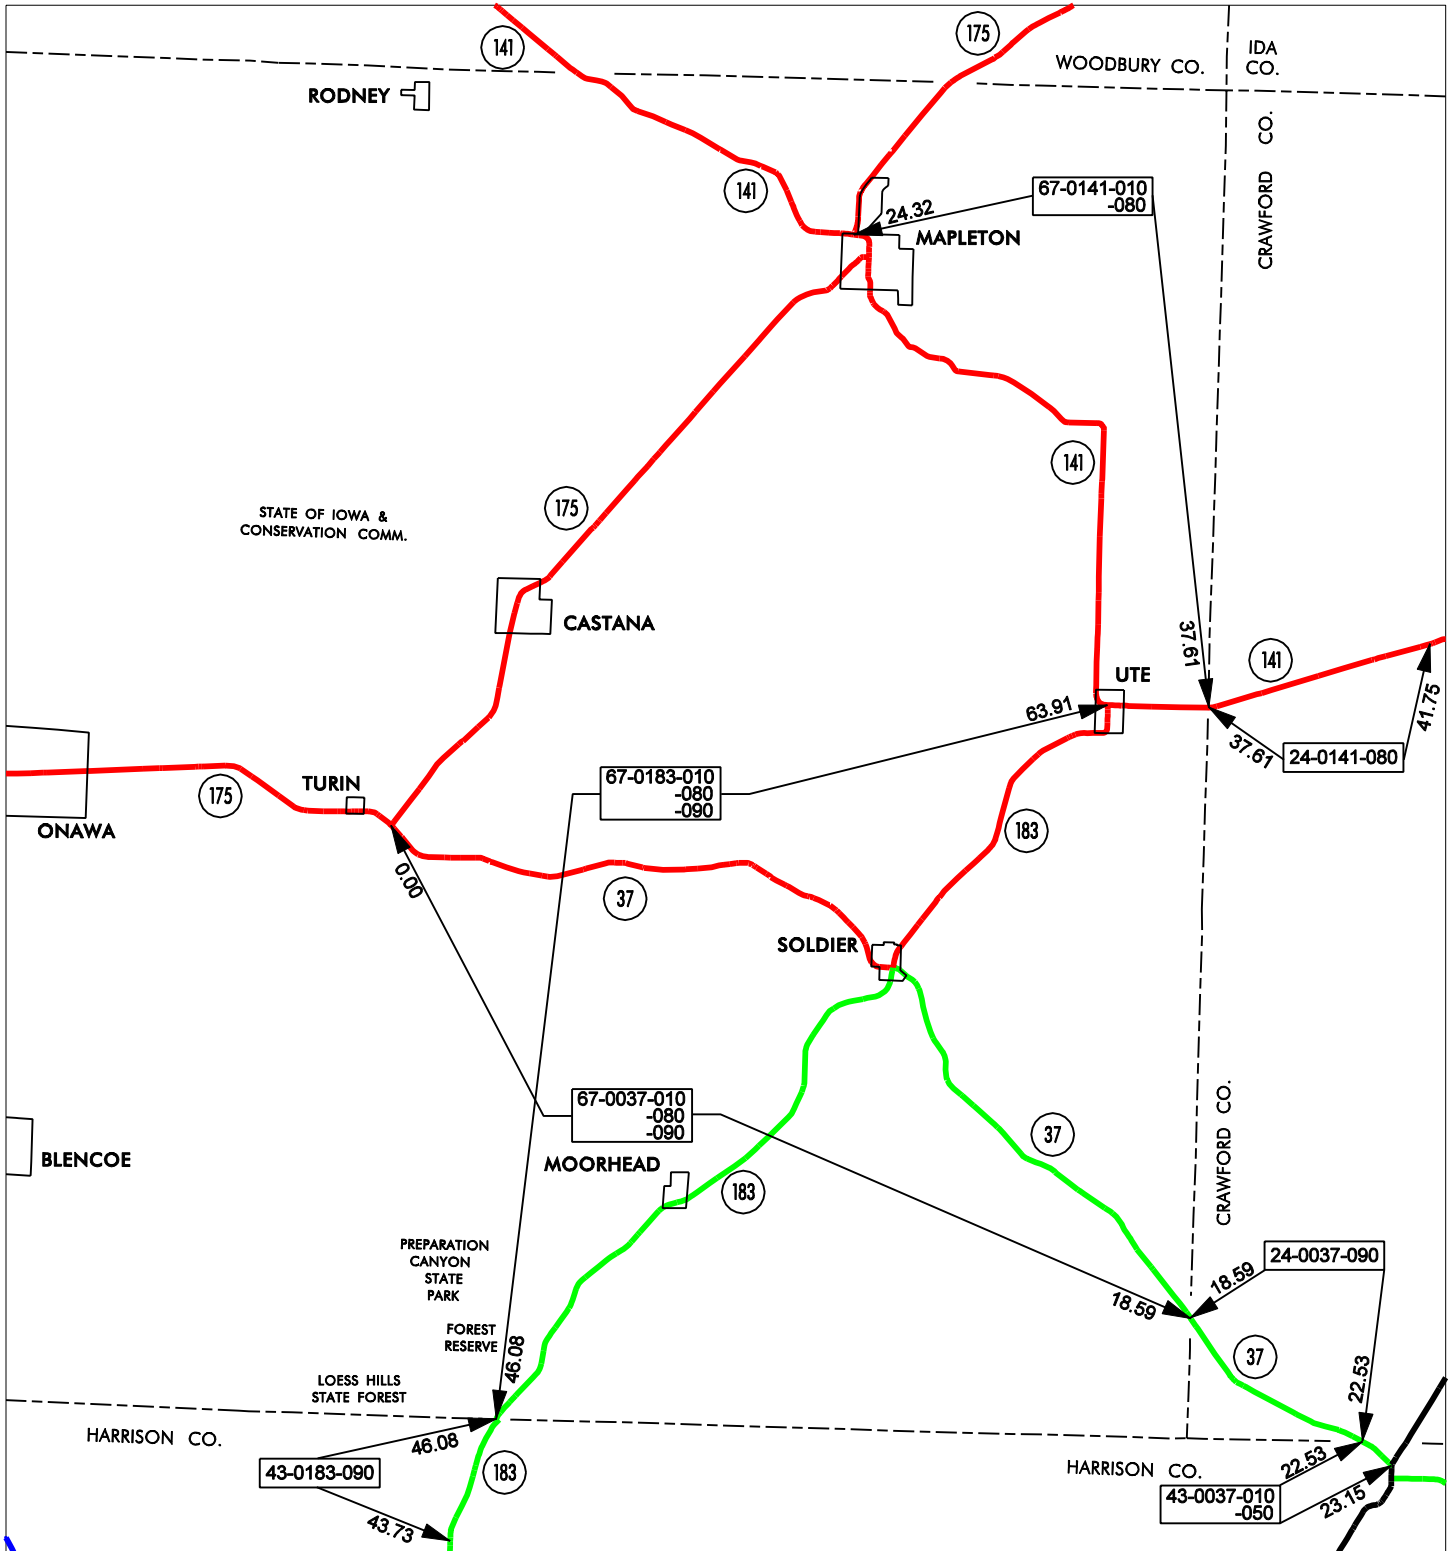

SOLDIER GARAGE AREA

Cost Center 553611

- Service Level A
- Service Level B
- Service Level C
- Service Level D

MONONA

 COUNTY