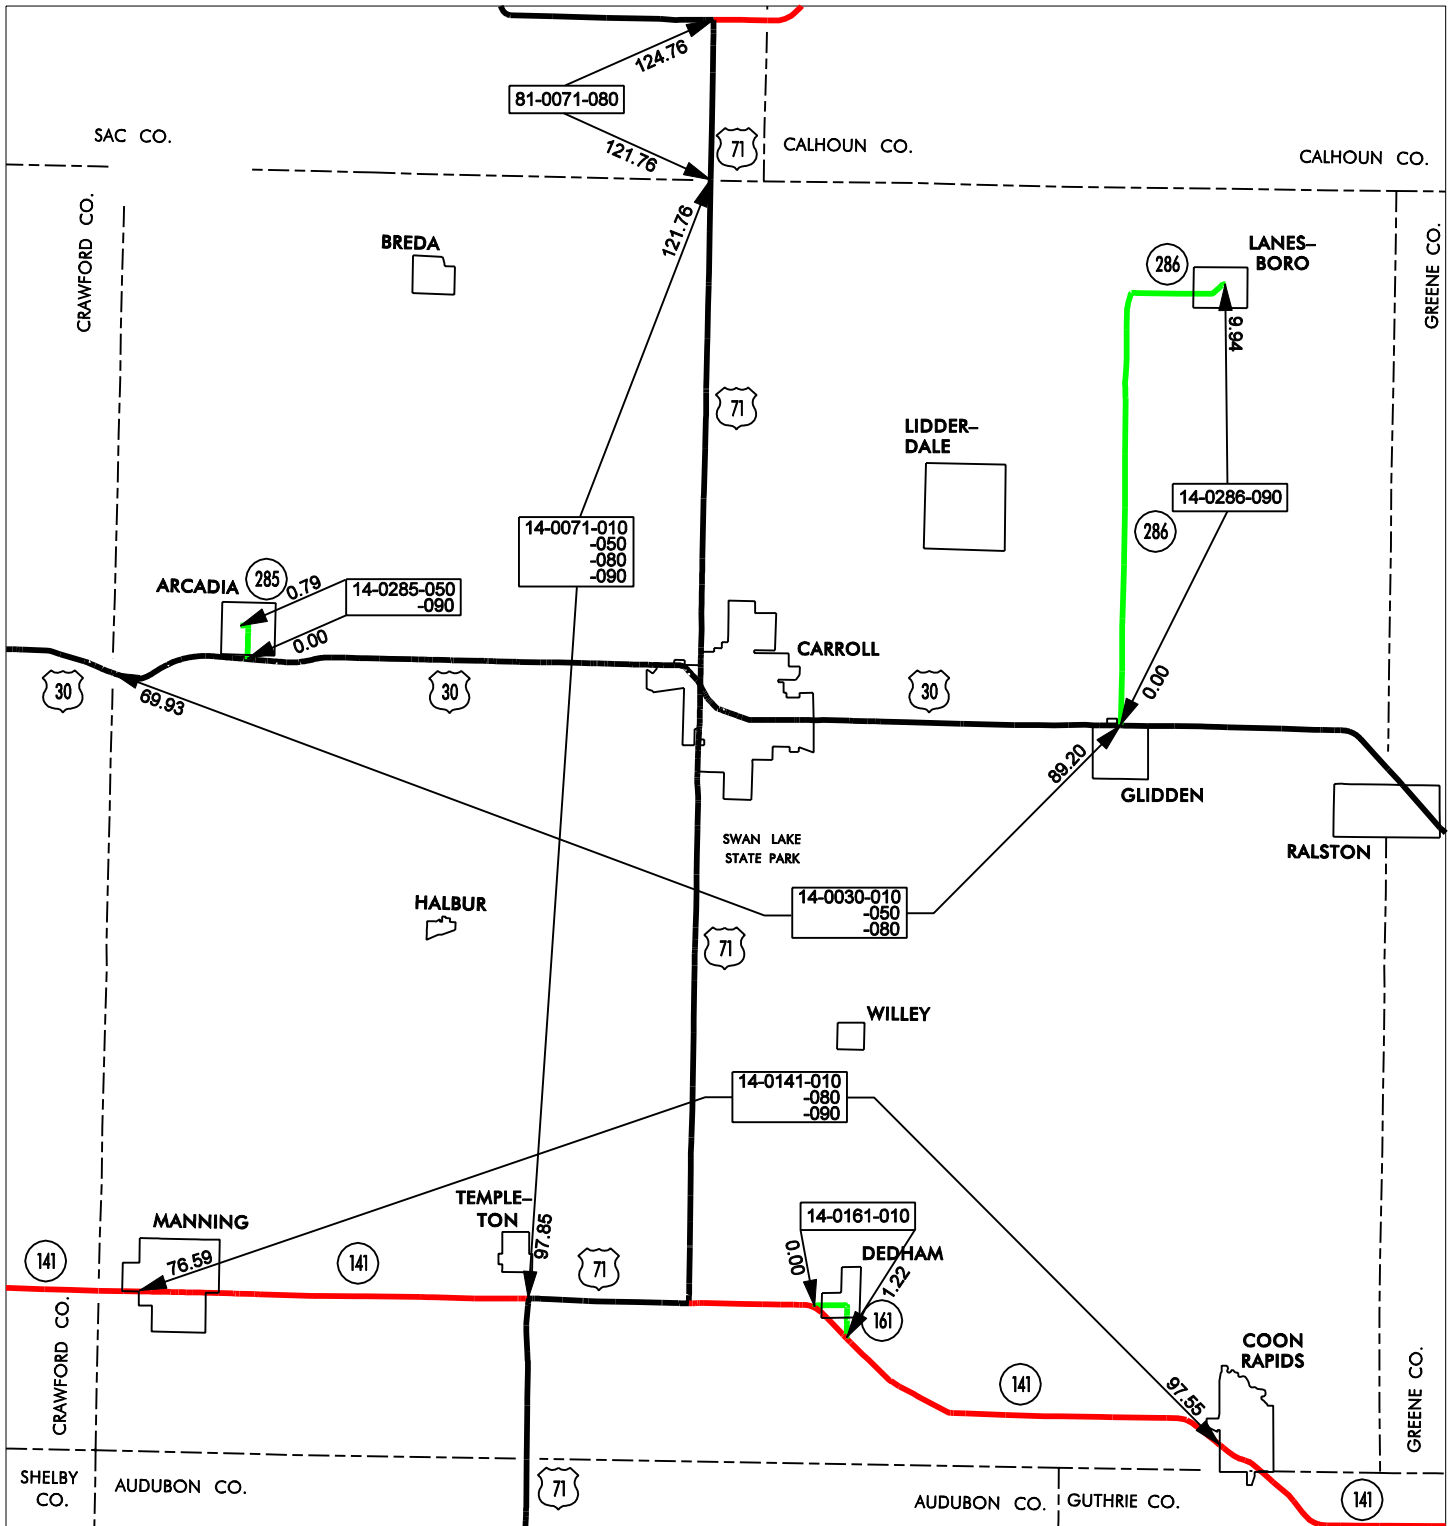

# CARROLL GARAGE AREA

## Cost Center 553613

- █ Service Level A
- █ Service Level B
- █ Service Level C
- █ Service Level D

CARROLL  
14  
 COUNTY