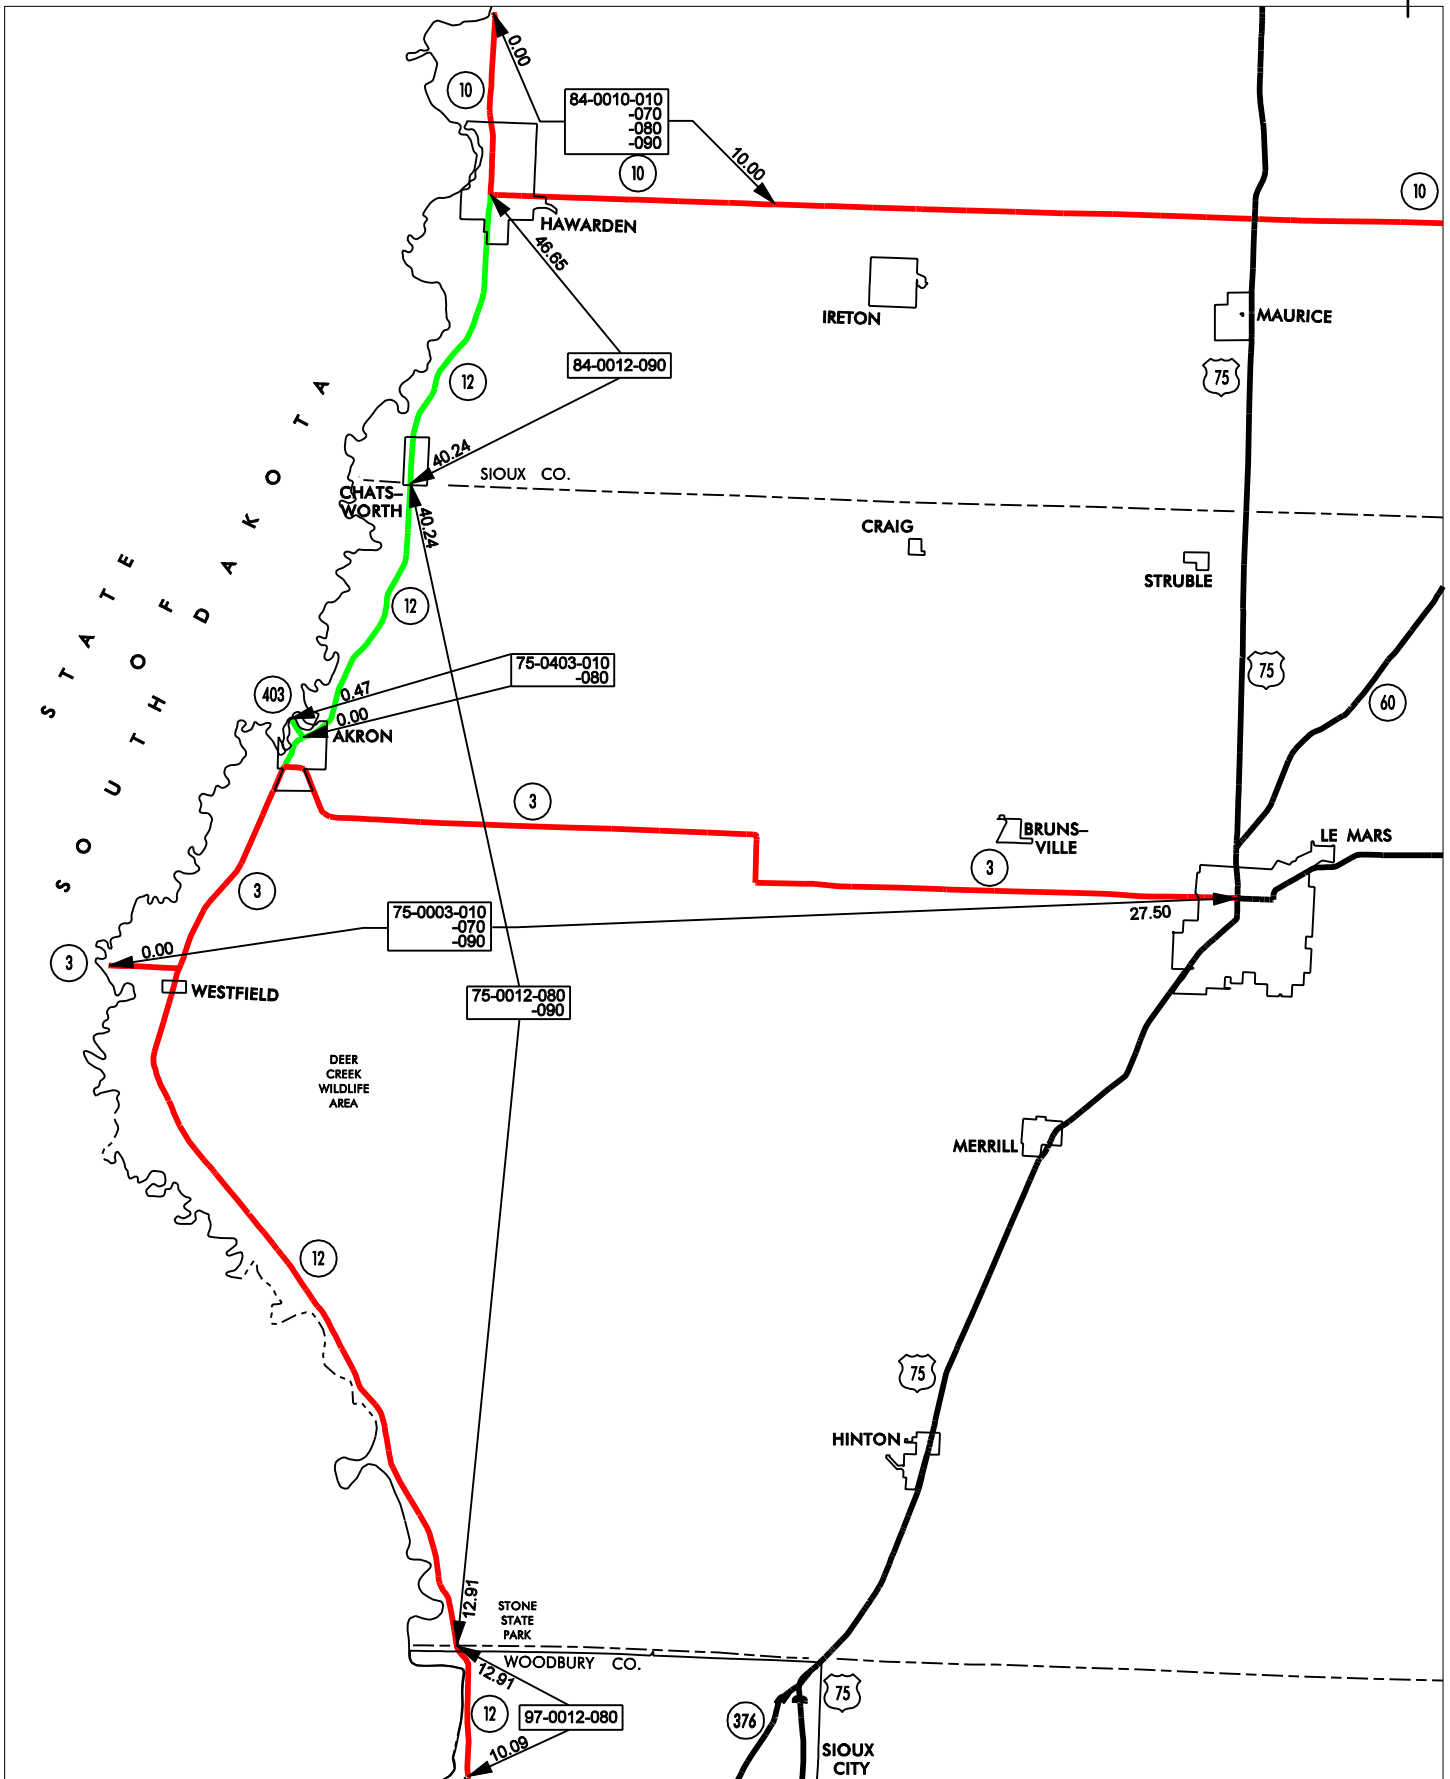

AKRON GARAGE AREA - Cost Center 553802

- █ Service Level A
- █ Service Level B
- █ Service Level C
- █ Service Level D

PLYMOUTH

COUNTY