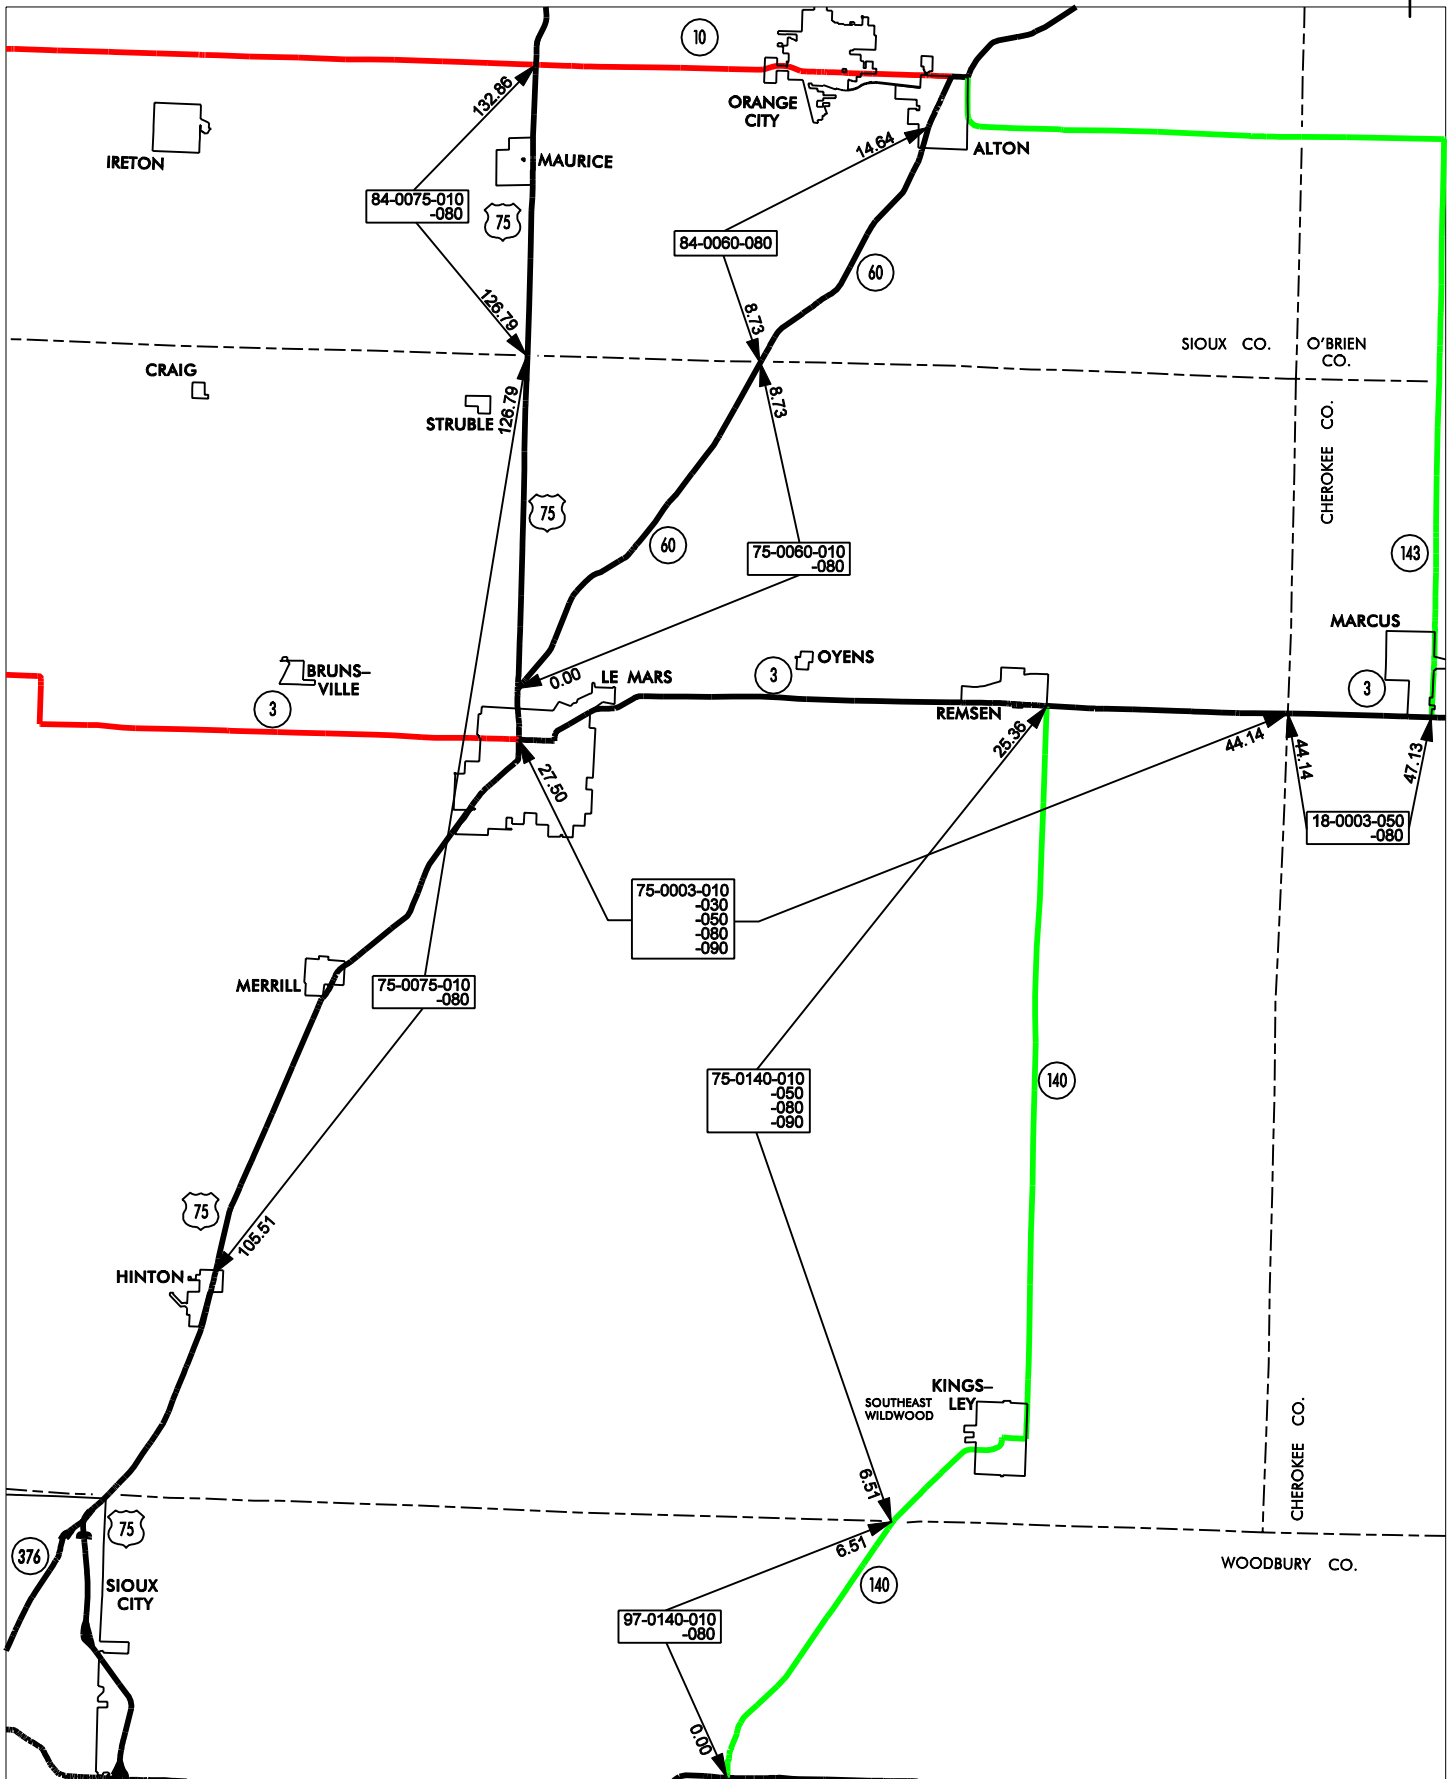

LE MARS GARAGE AREA - Cost Center 553803

- Service Level A
- Service Level B
- Service Level C
- Service Level D

PLYMOUTH
75
 COUNTY