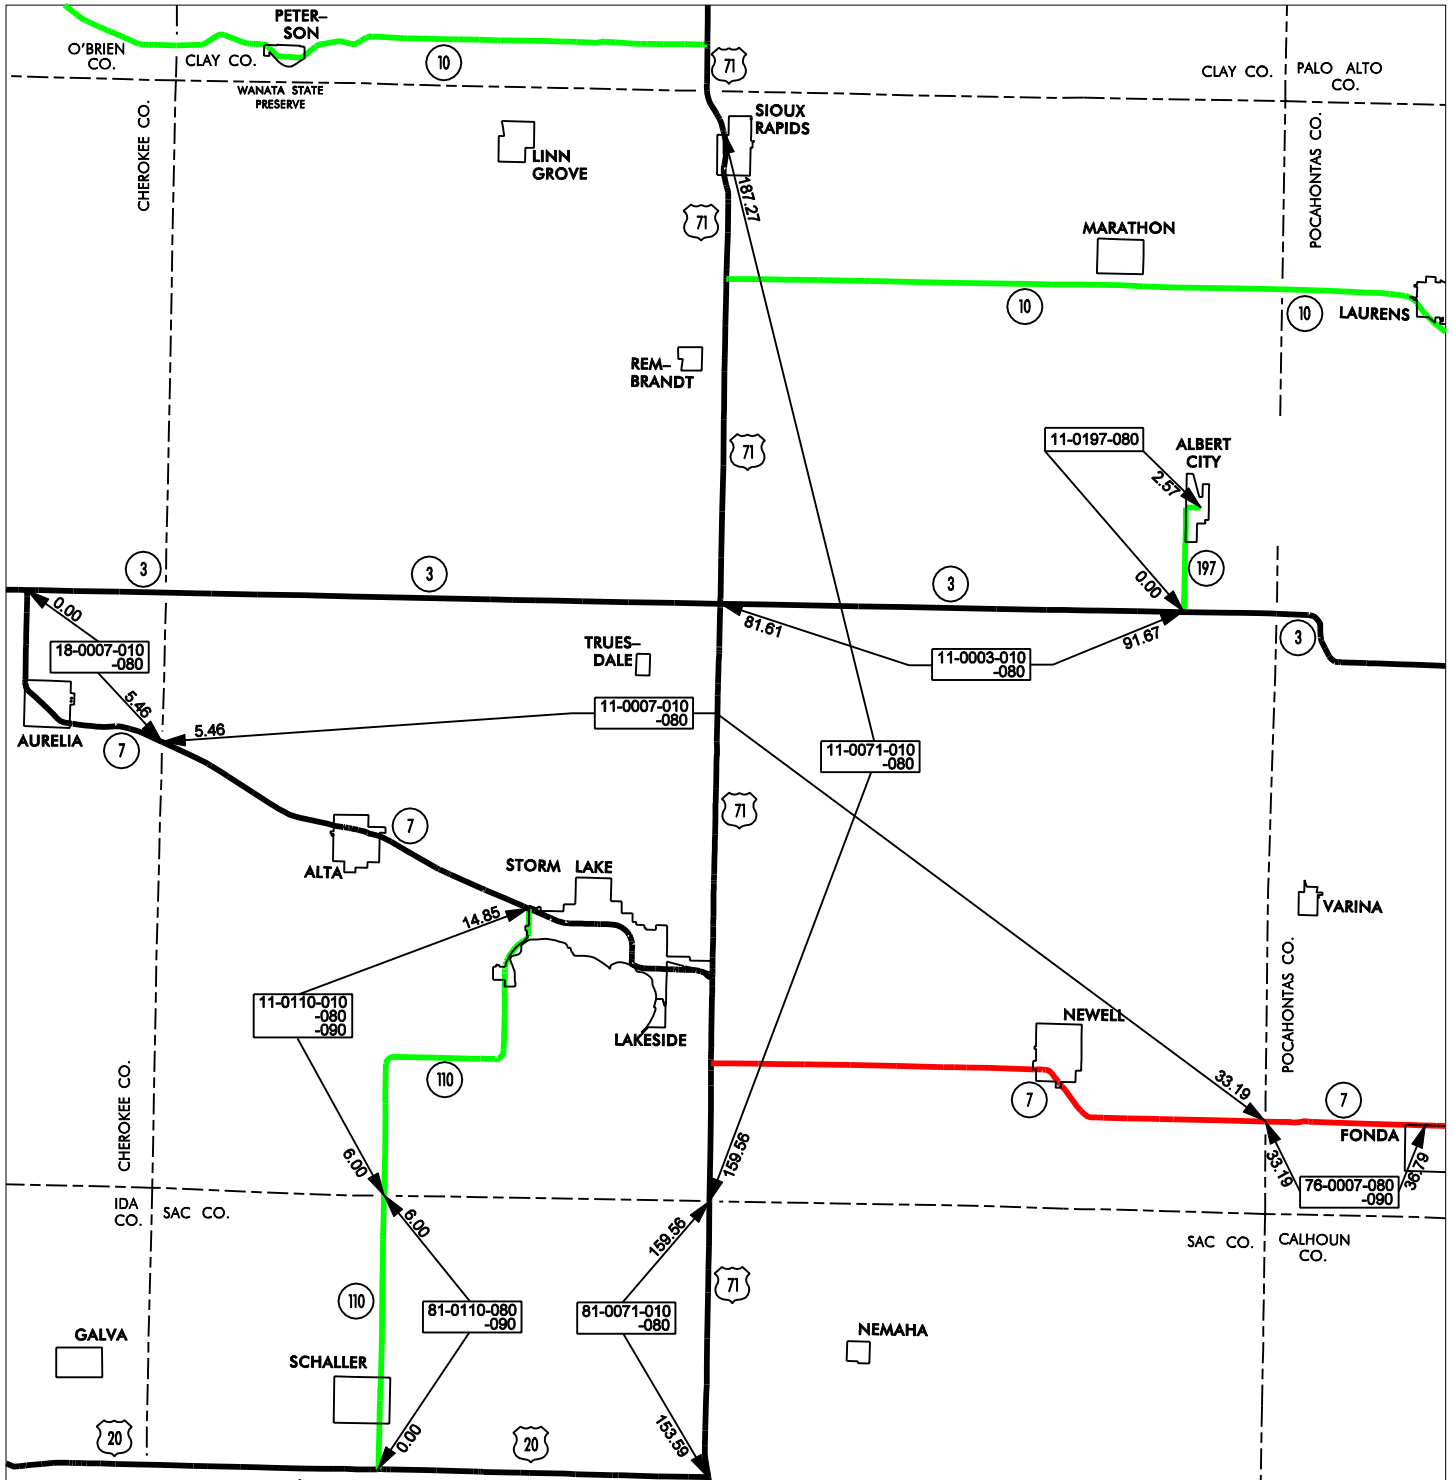

STORM LAKE GARAGE AREA

Cost Center 553805

- Service Level A
- Service Level B
- Service Level C
- Service Level D

BUENA VISTA

COUNTY