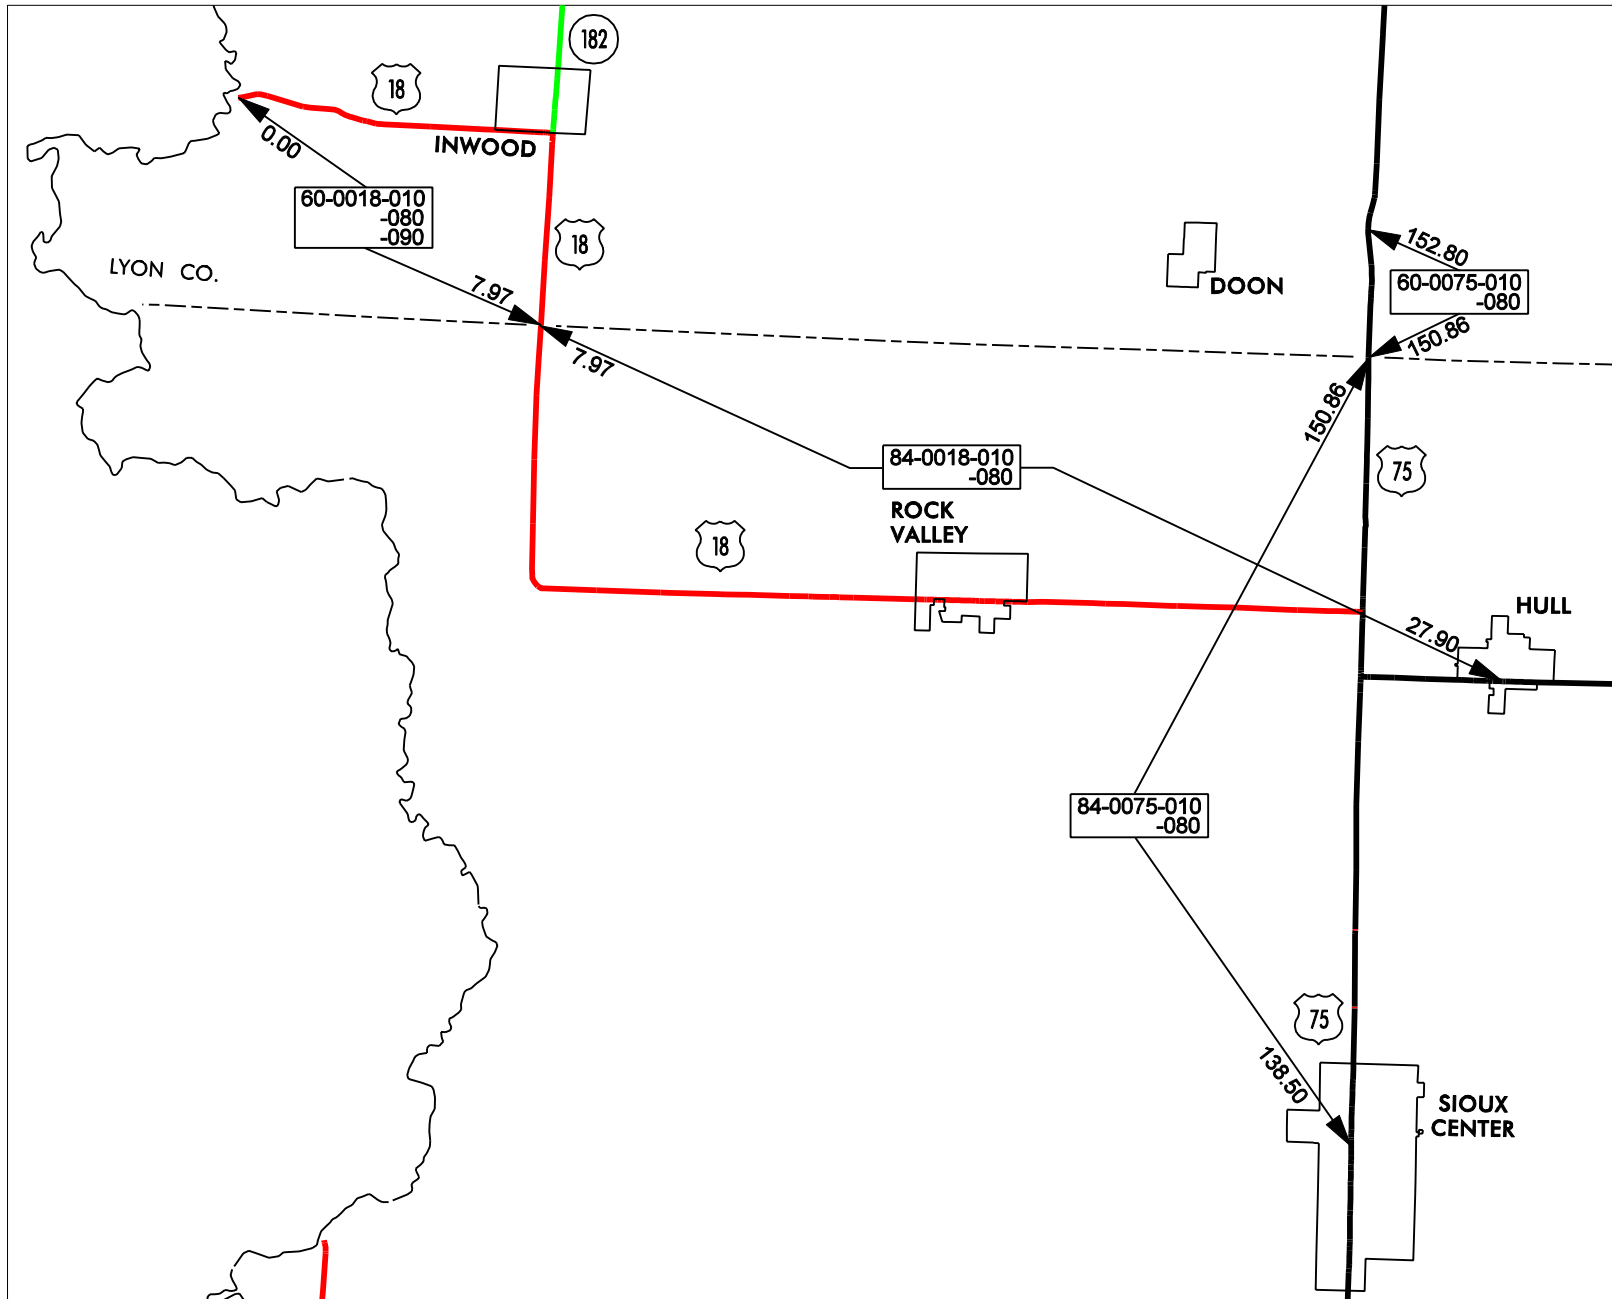

ROCK VALLEY GARAGE AREA - Cost Center 553806

-  Service Level A
-  Service Level B
-  Service Level C
-  Service Level D