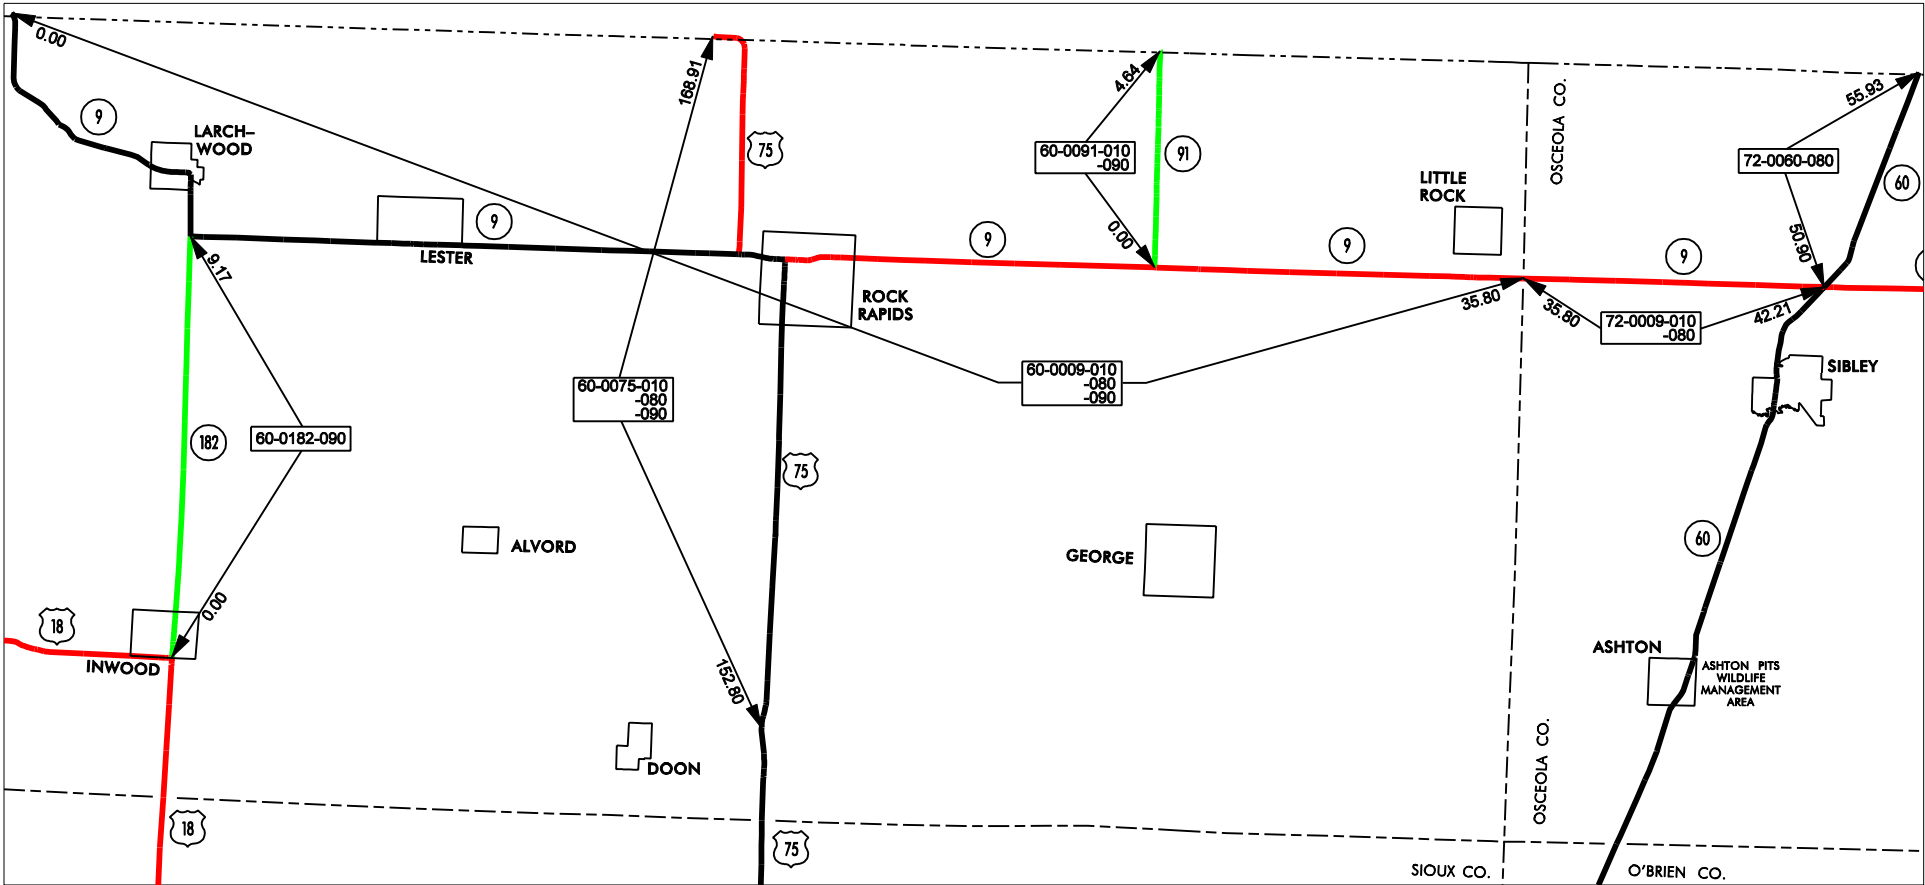

# ROCK RAPIDS GARAGE AREA

## Cost Center 553807

- █ Service Level A
- █ Service Level B
- █ Service Level C
- █ Service Level D