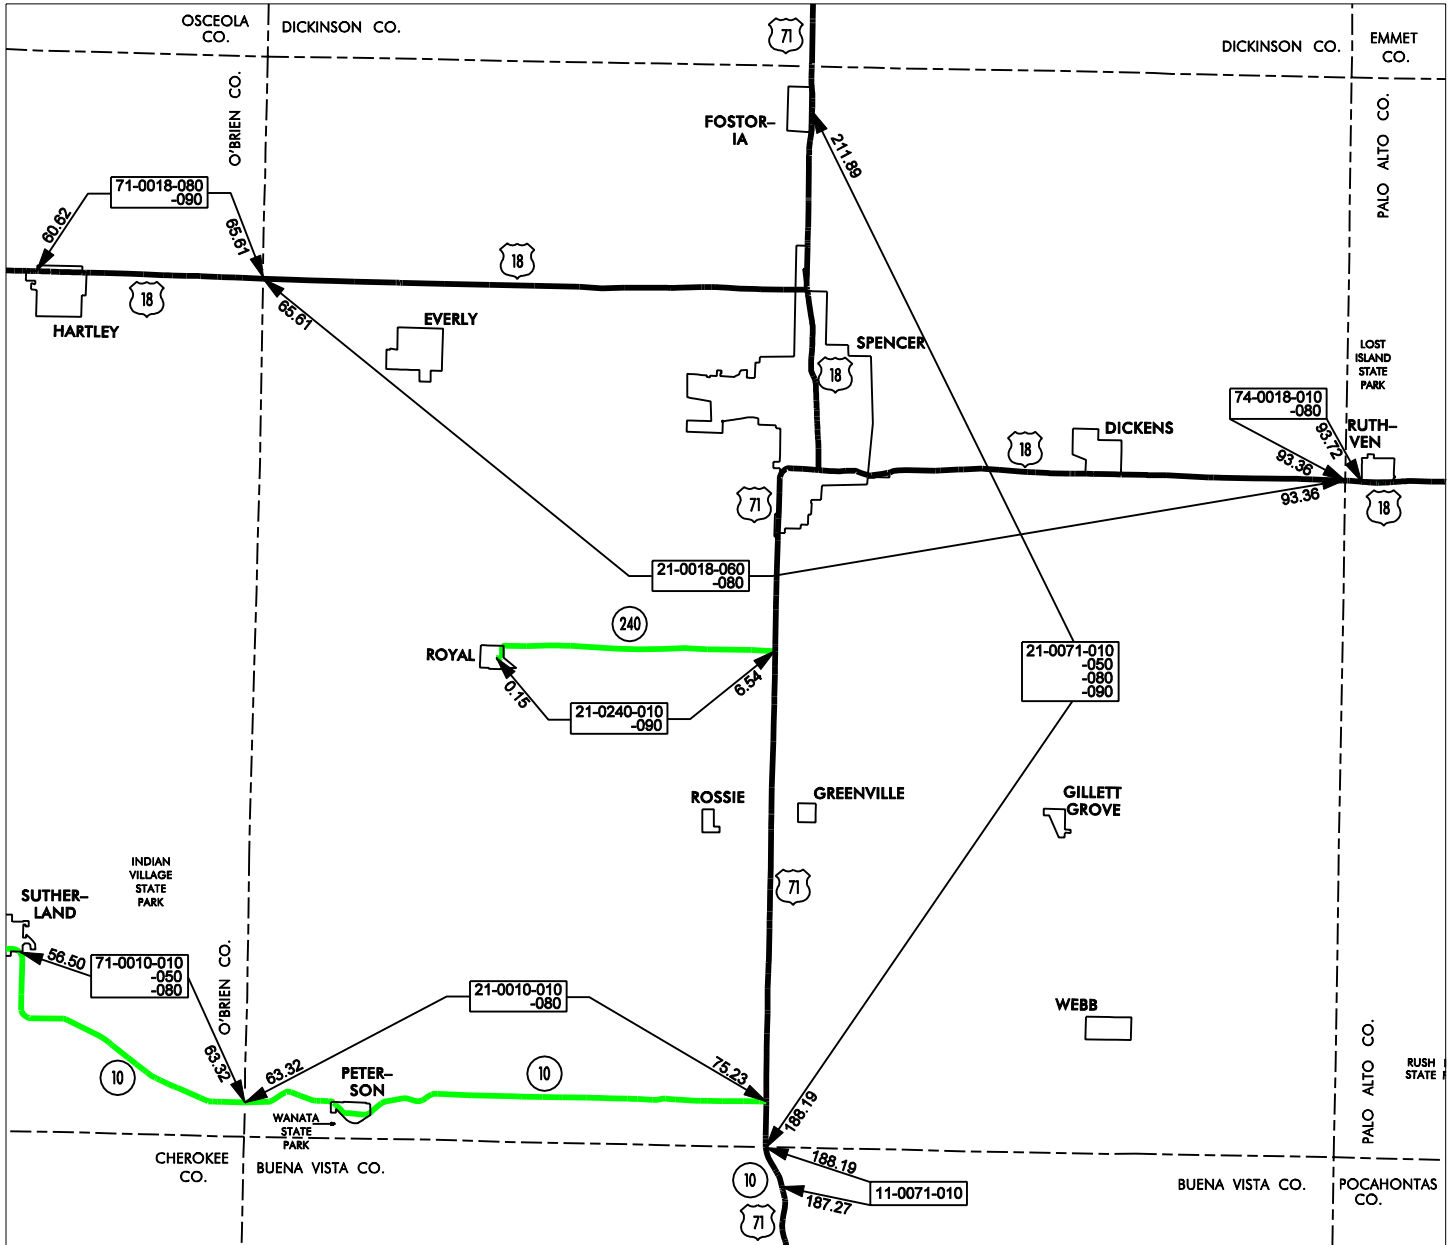

# SPENCER GARAGE AREA

## Cost Center 553812

- █ Service Level A
- █ Service Level B
- █ Service Level C
- █ Service Level D