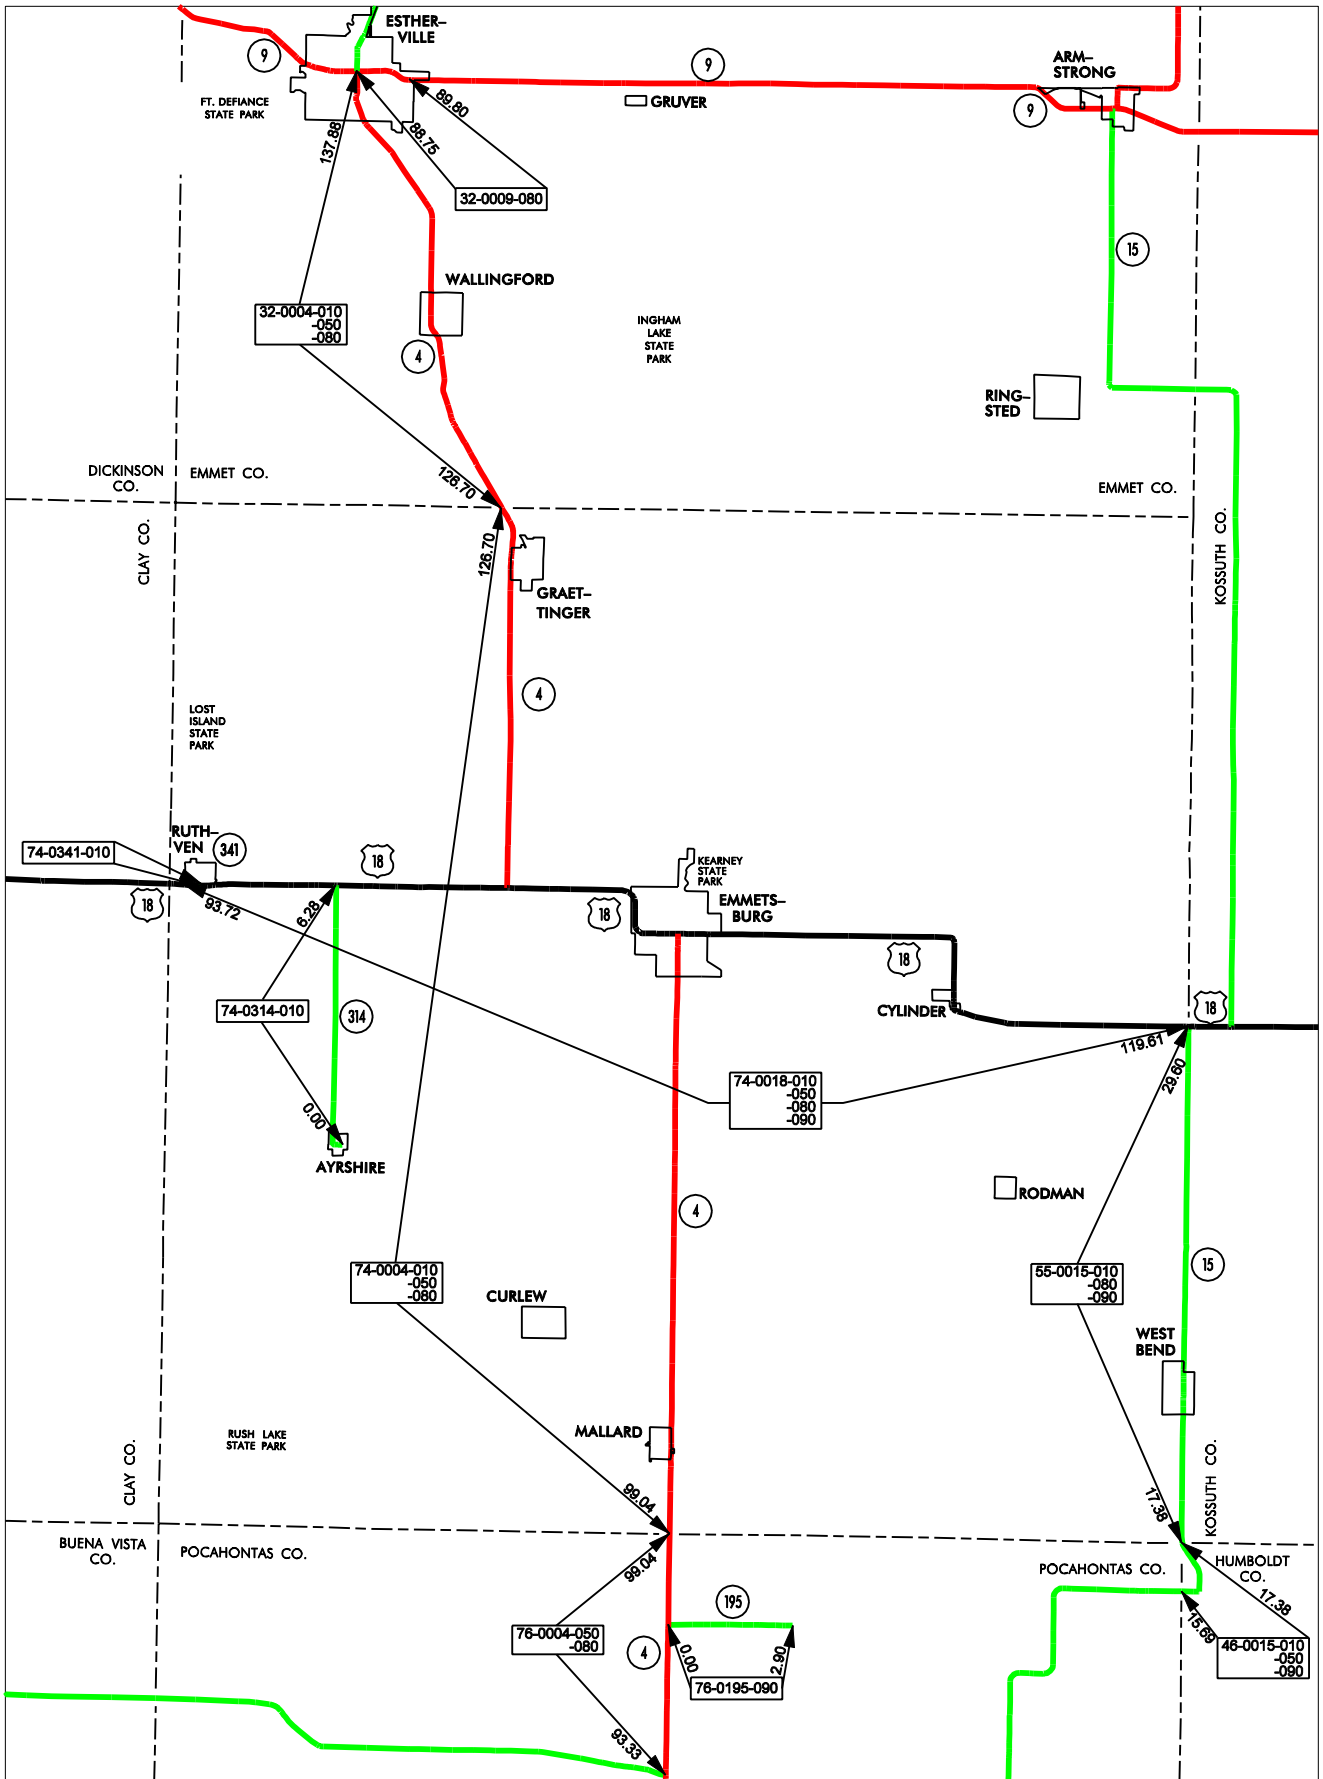

EMMETSBURG GARAGE AREA - Cost Center 553814

- █ Service Level A
- █ Service Level B
- █ Service Level C
- █ Service Level D

PALO ALTO
74
 COUNTY