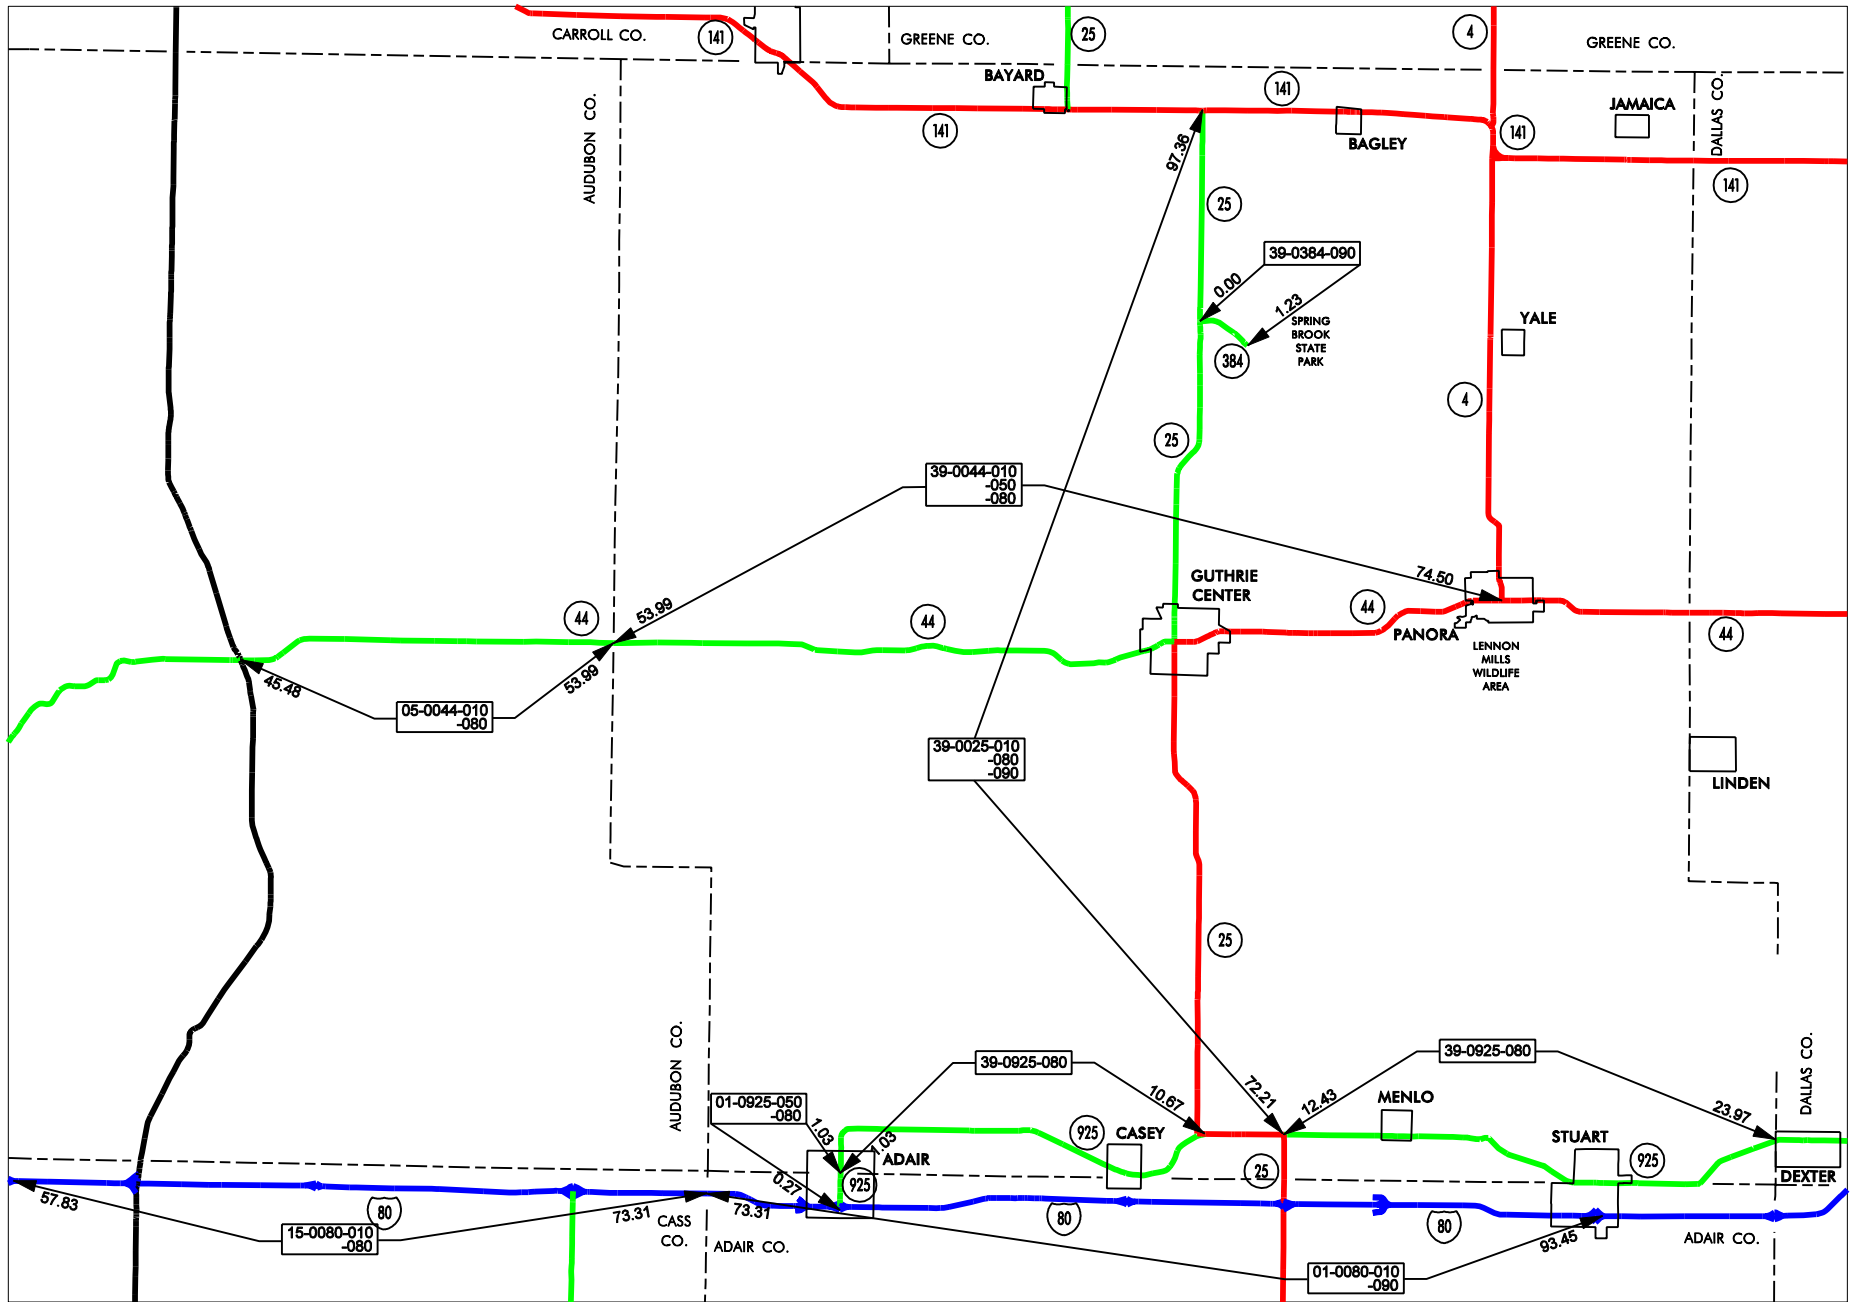

ADAIR GARAGE AREA - Cost Center 554602

- █ Service Level A
- █ Service Level B
- █ Service Level C
- █ Service Level D

GUTHRIE
39
 COUNTY