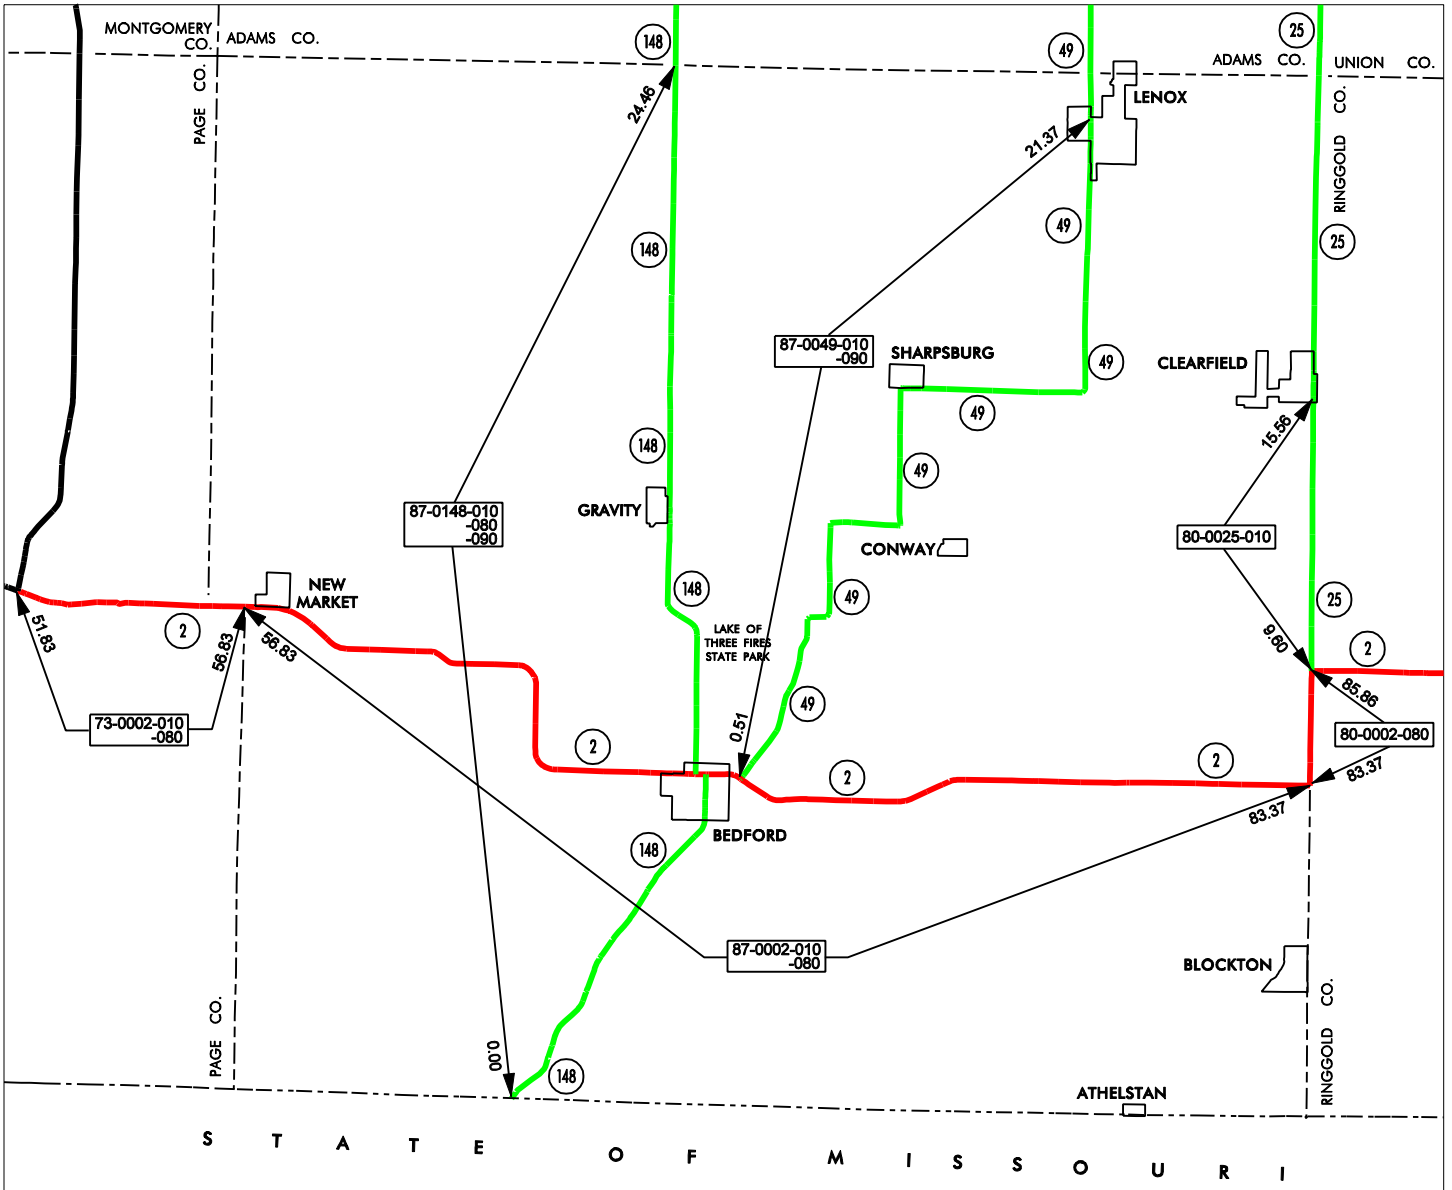

BEDFORD GARAGE AREA

Cost Center 554604

- █ Service Level A
- █ Service Level B
- █ Service Level C
- █ Service Level D

TAYLOR

87

COUNTY