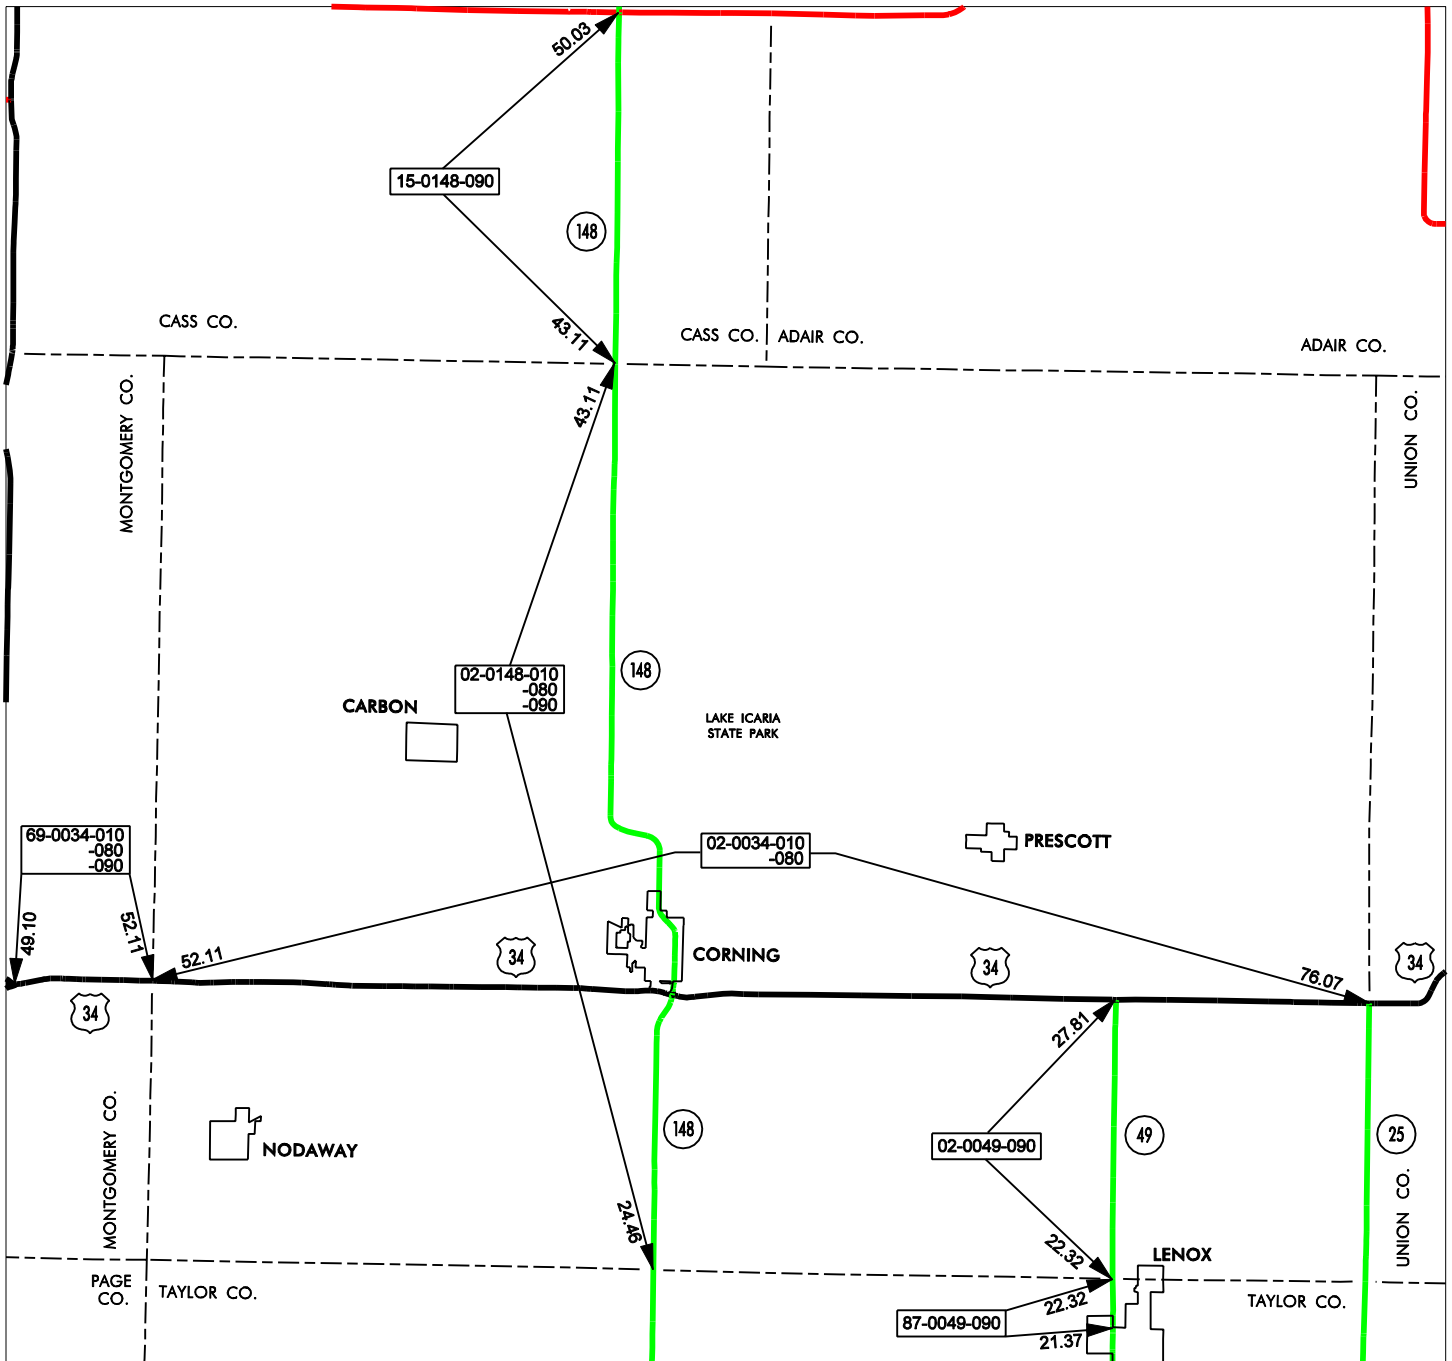

# CORNING GARAGE AREA

## Cost Center 554606

- █ Service Level A
- █ Service Level B
- █ Service Level C
- █ Service Level D