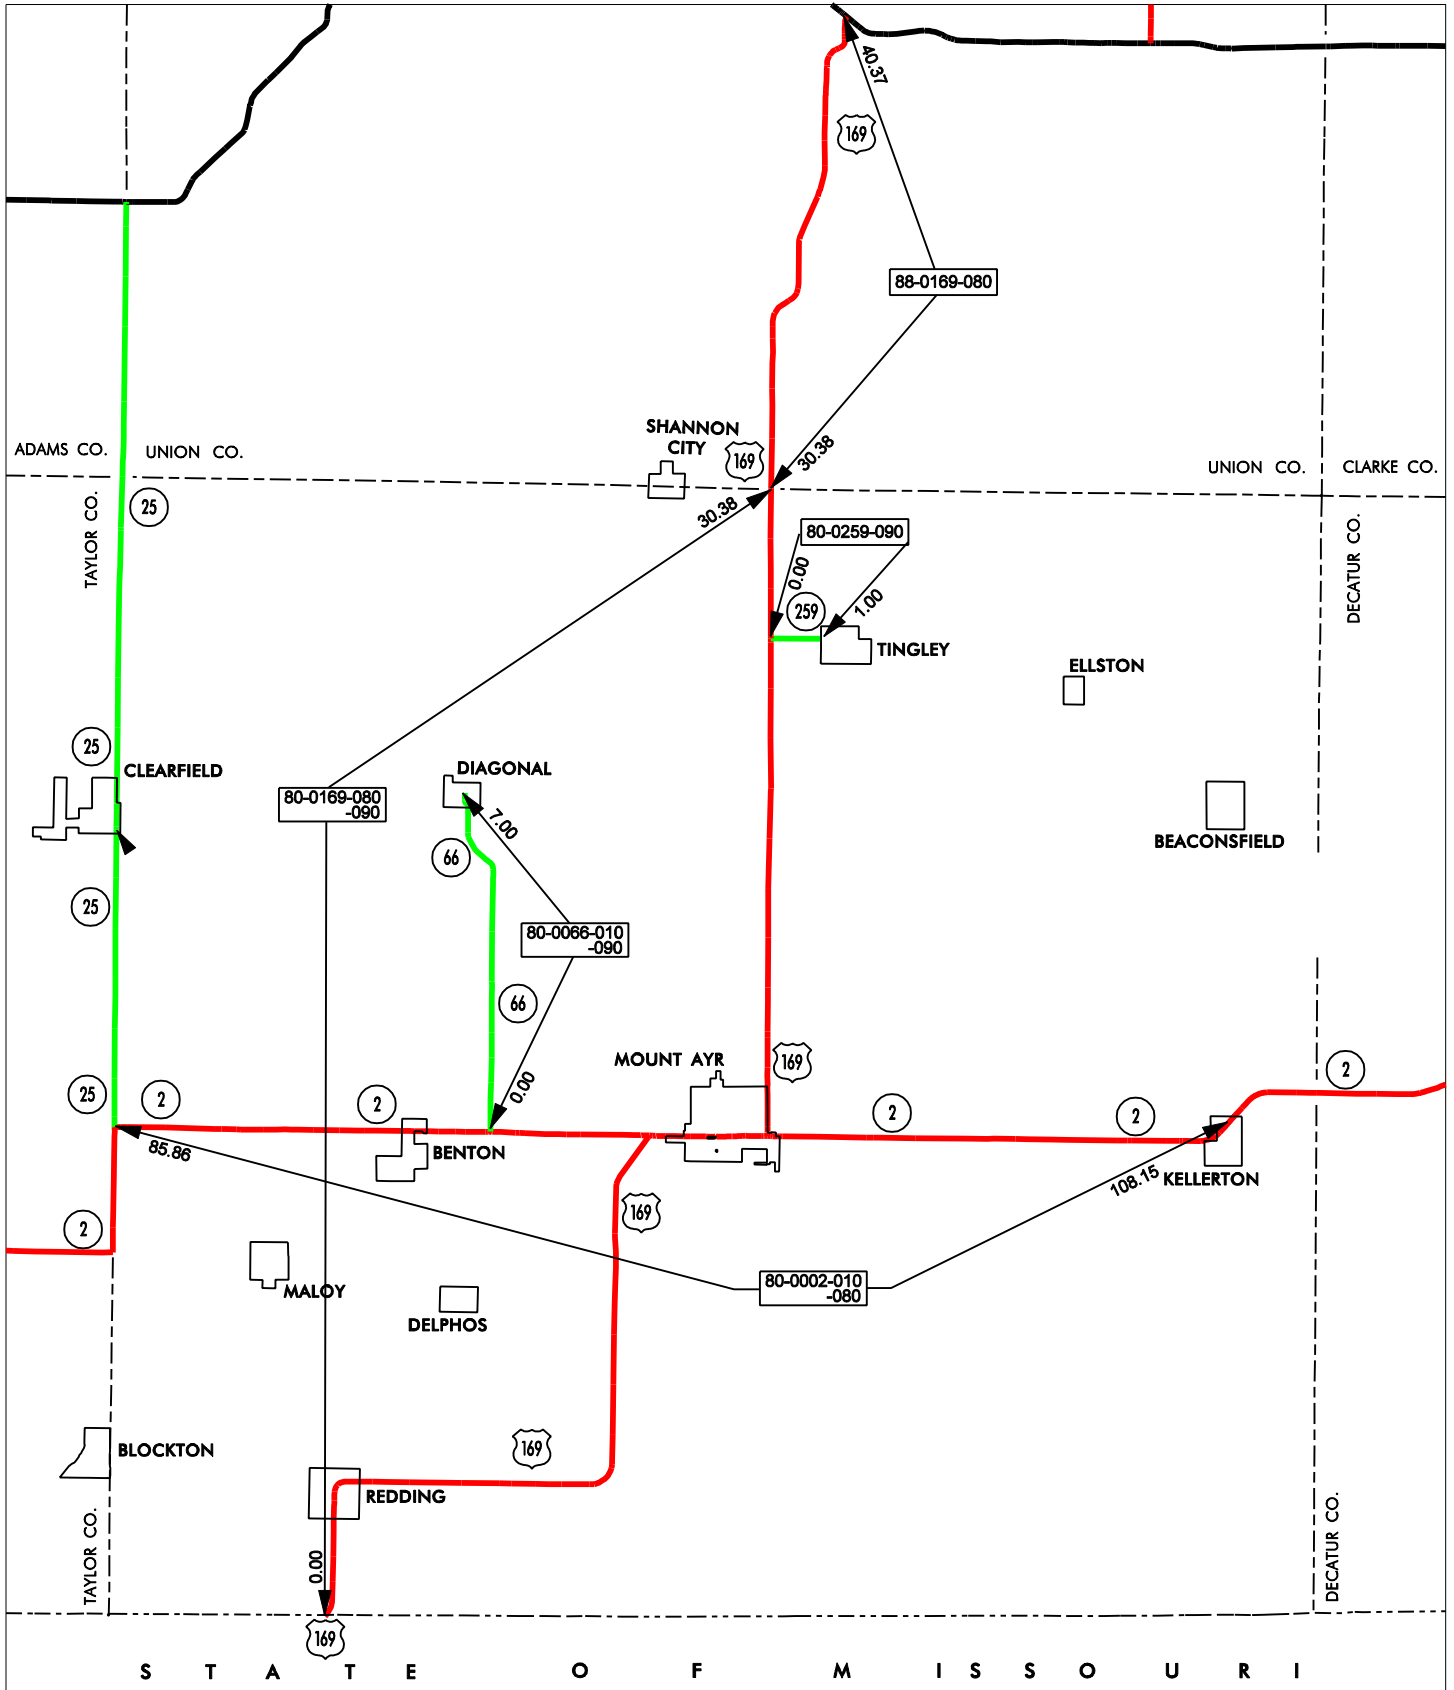

MOUNT AYR GARAGE AREA

Cost Center 554613

- Service Level A
- Service Level B
- Service Level C
- Service Level D

RINGGOLD

 COUNTY