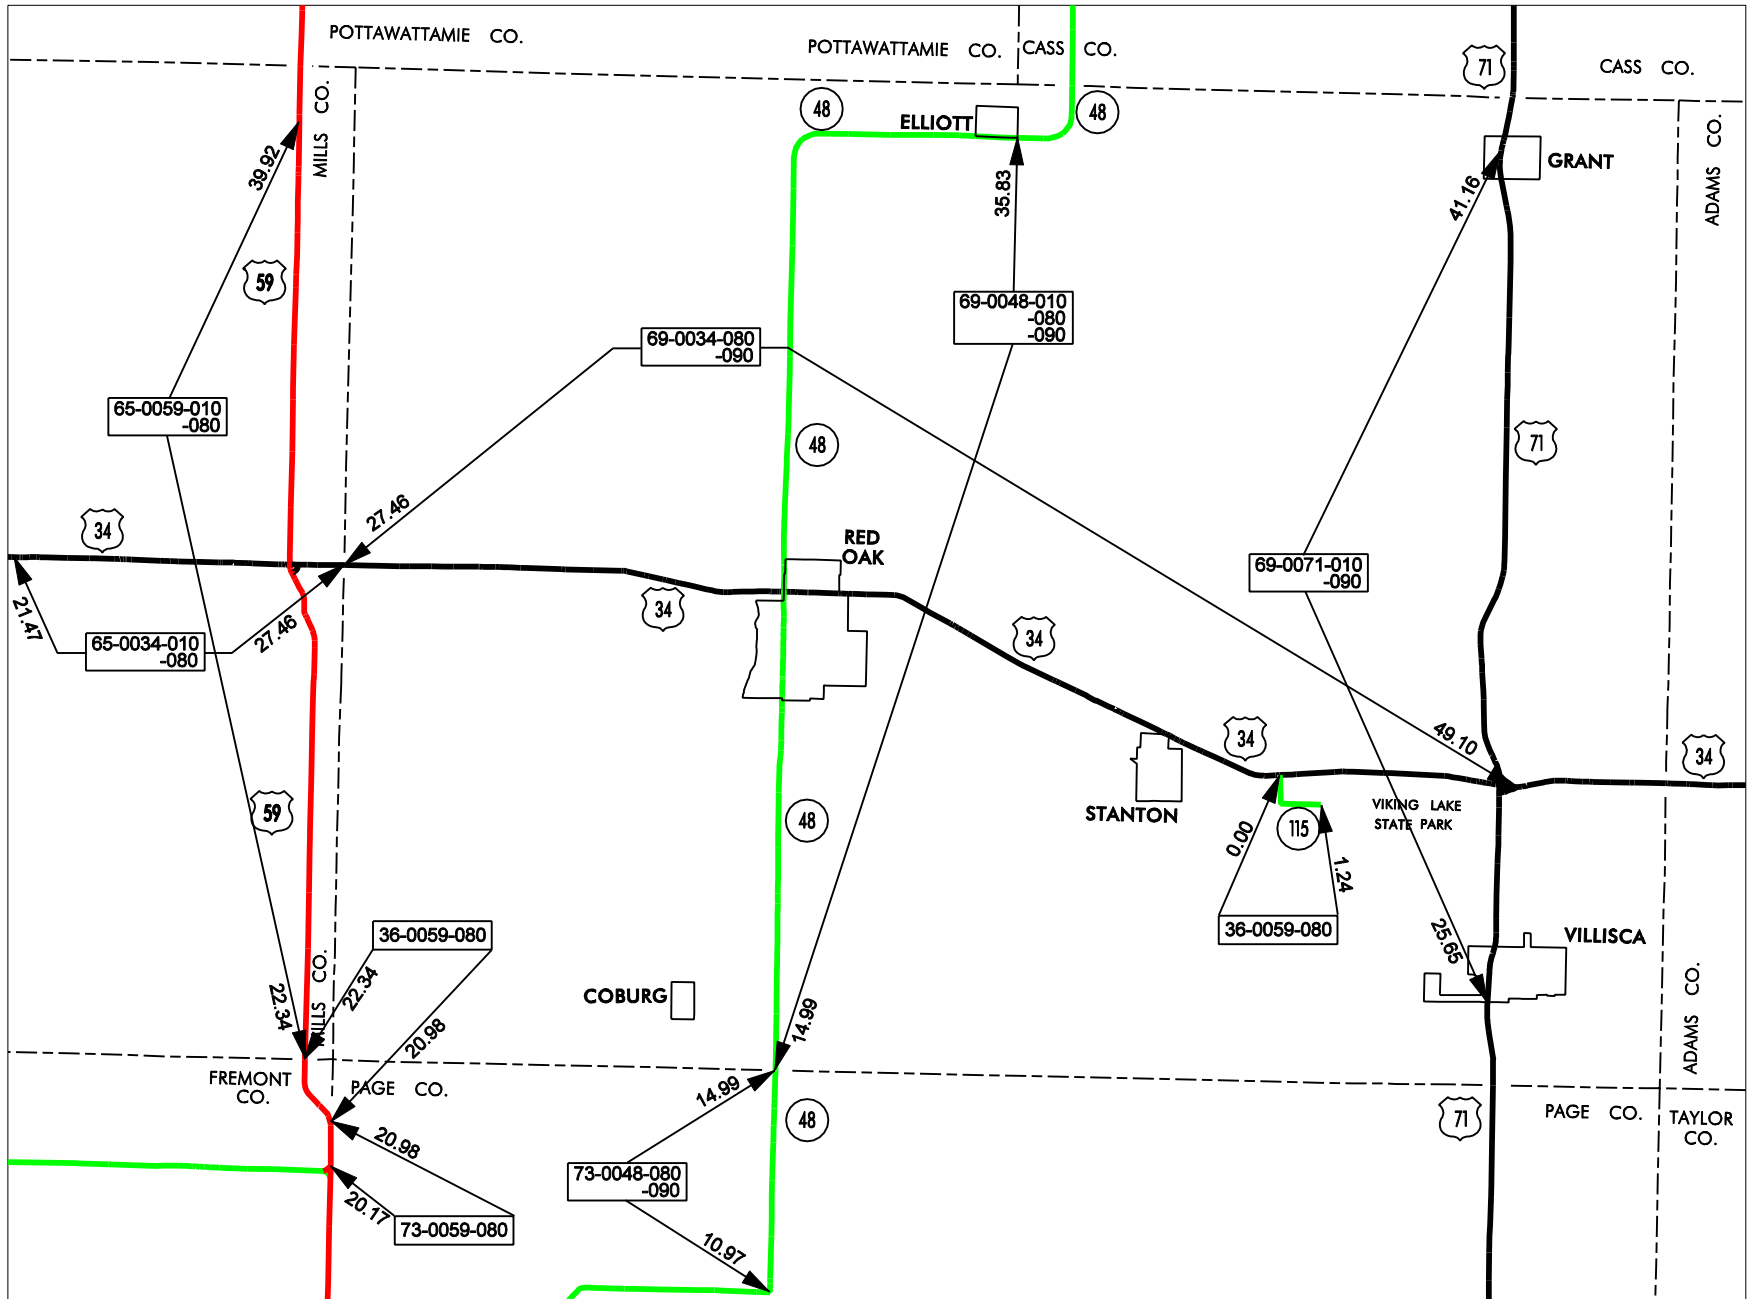

RED OAK GARAGE AREA - Cost Center 554615

- █ Service Level A
- █ Service Level B
- █ Service Level C
- █ Service Level D

MONTGOMERY

69

COUNTY