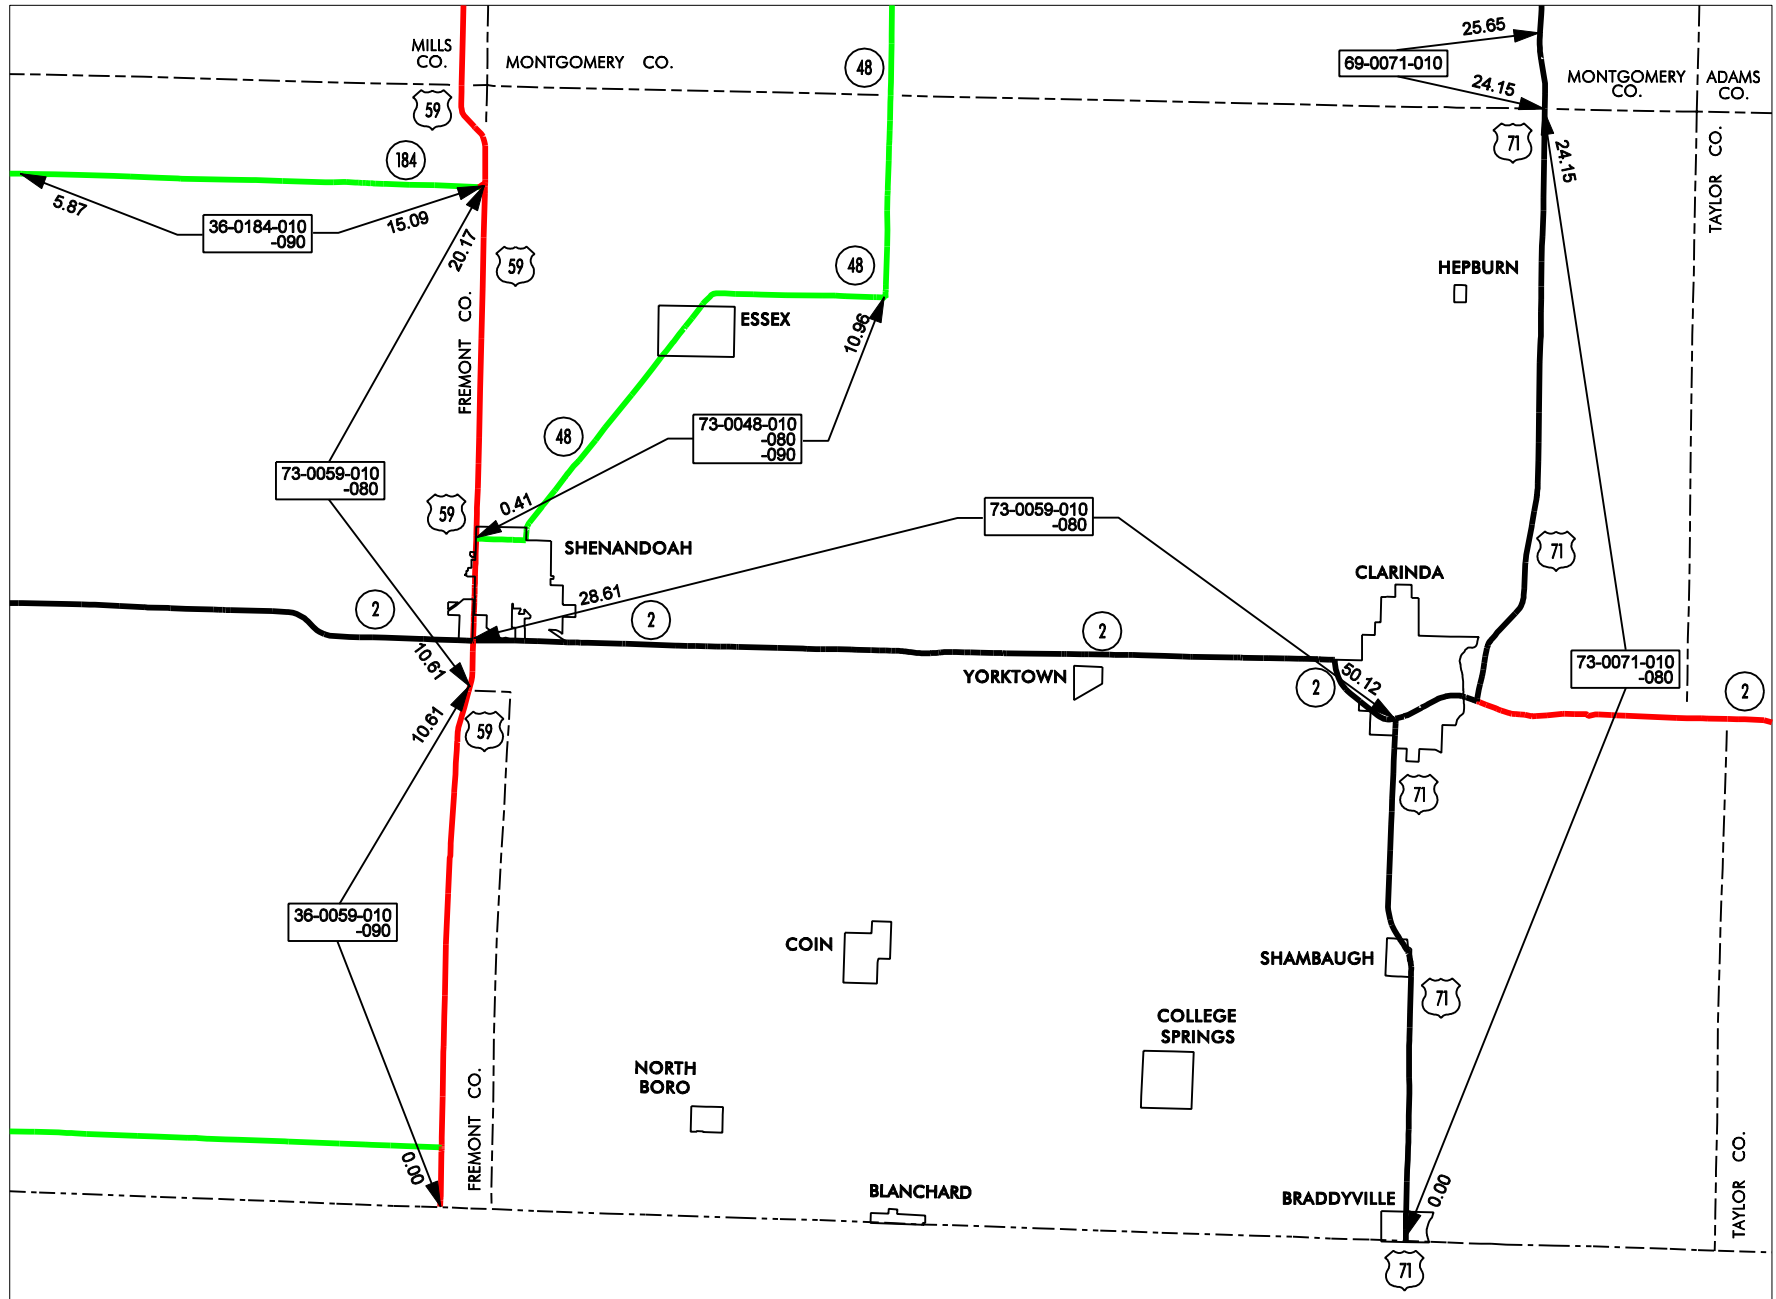

SHENANDOAH GARAGE AREA - Cost Center 554616

- █ Service Level A
- █ Service Level B
- █ Service Level C
- █ Service Level D