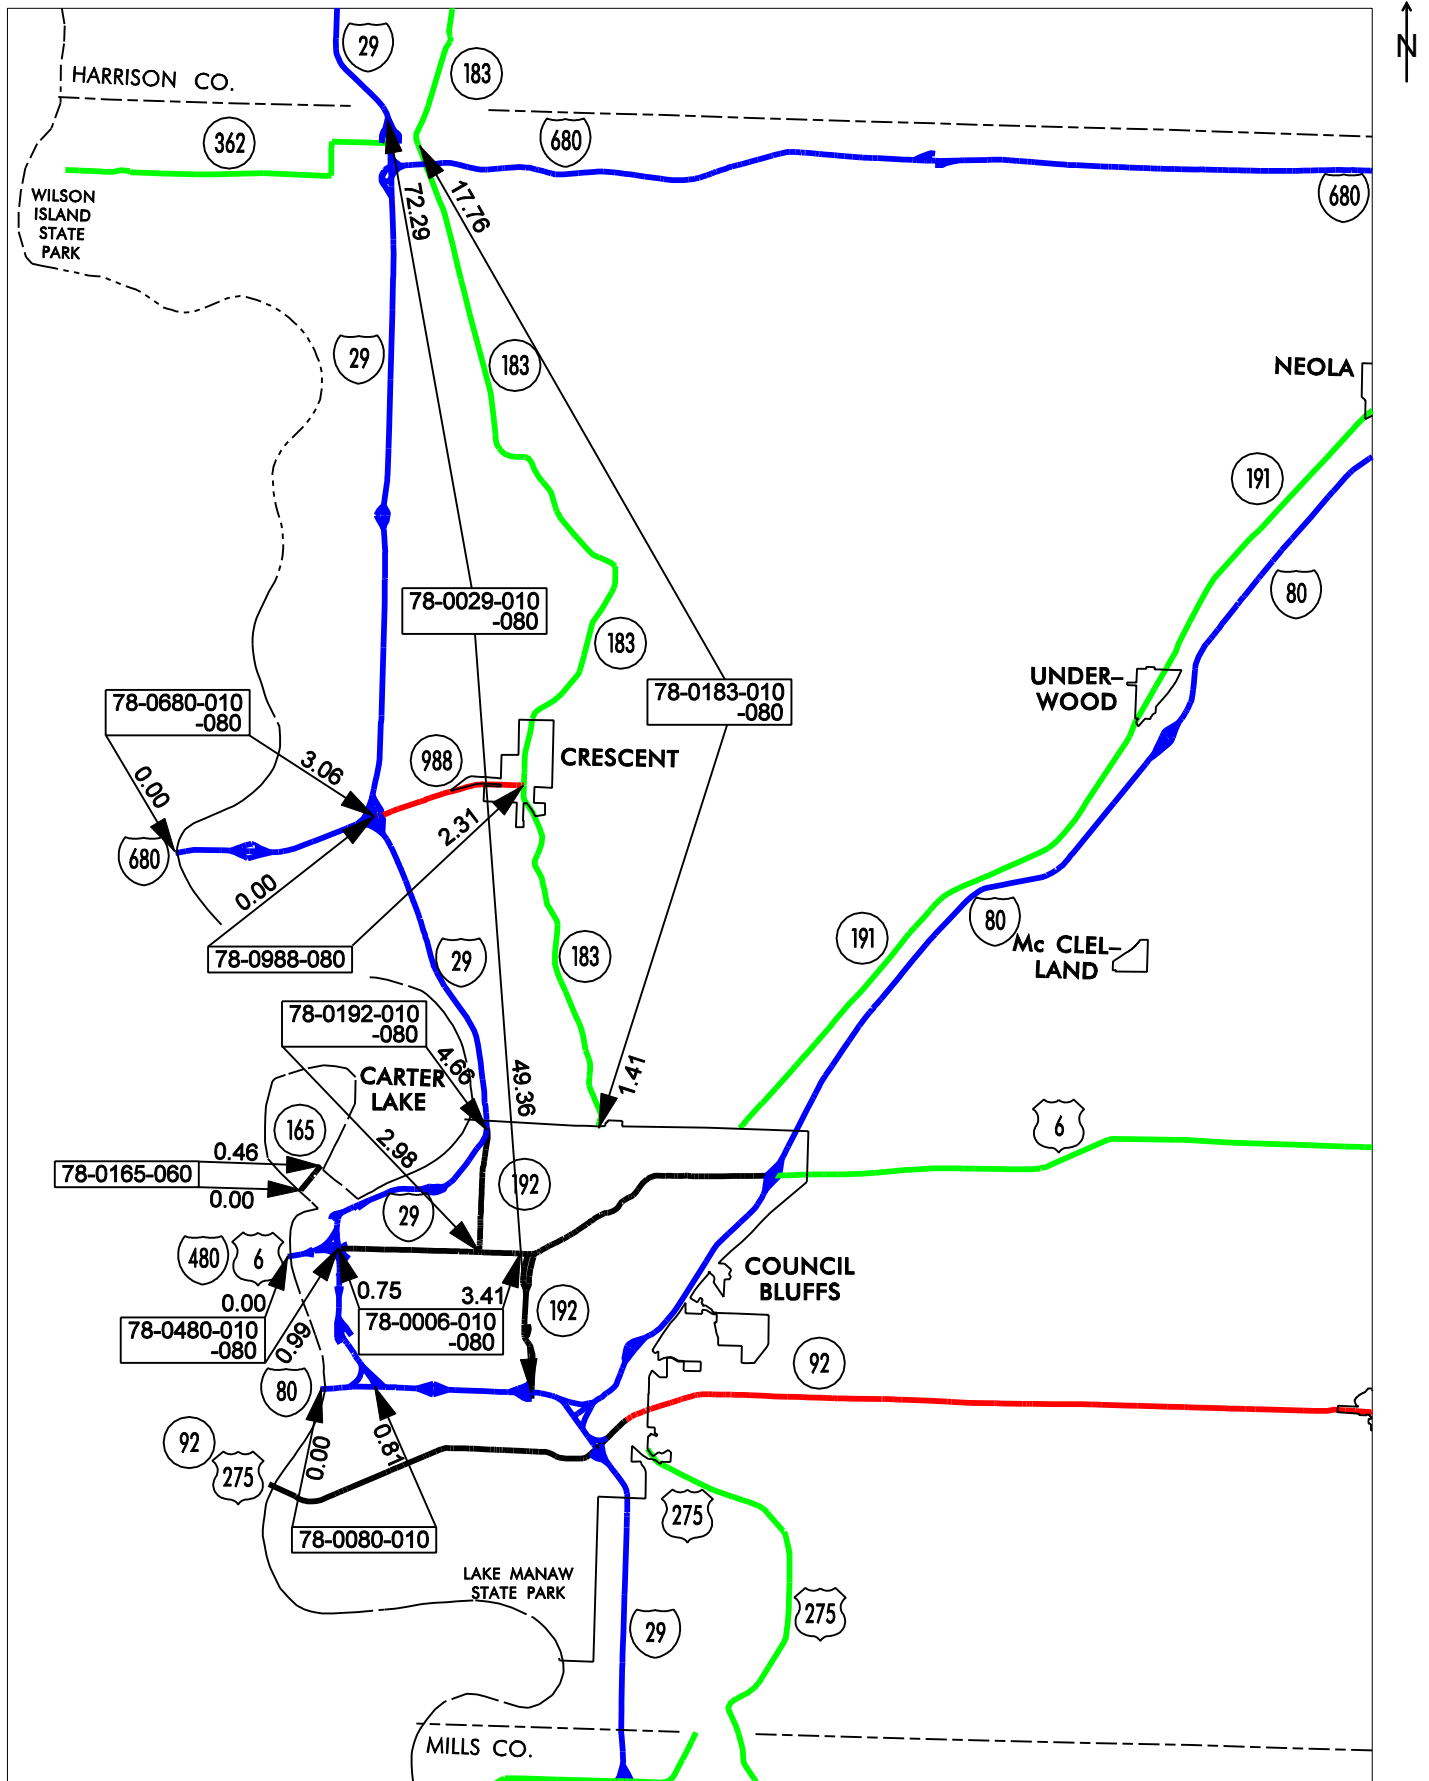

# COUNCIL BLUFFS NORTH GARAGE AREA - Cost Center 554803

- Service Level A
- Service Level B
- Service Level C
- Service Level D

POTTAWATTAMIE COUNTY

78