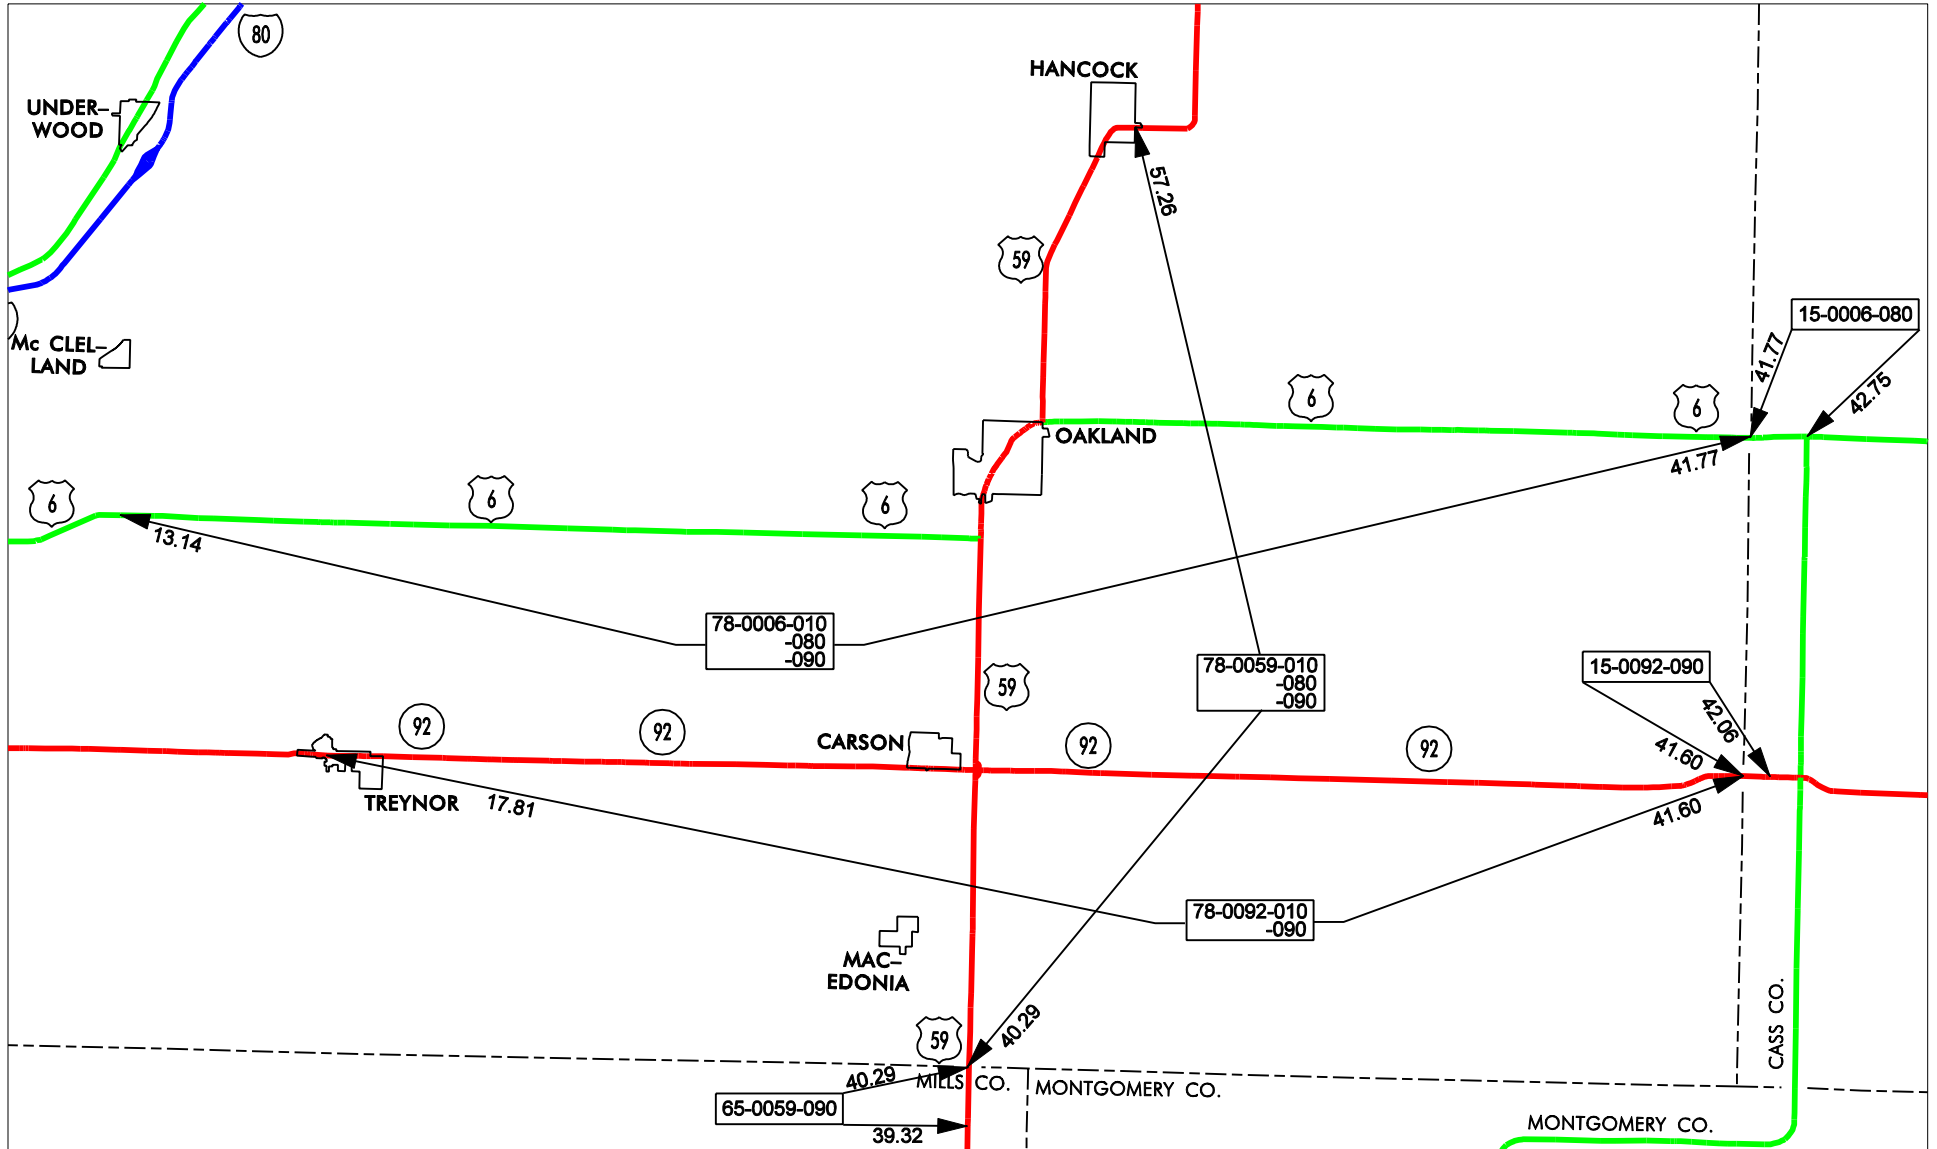

OAKLAND GARAGE AREA

Cost Center 554806

- █ Service Level A
- █ Service Level B
- █ Service Level C
- █ Service Level D

POTTAWATTAMIE
78
 COUNTY