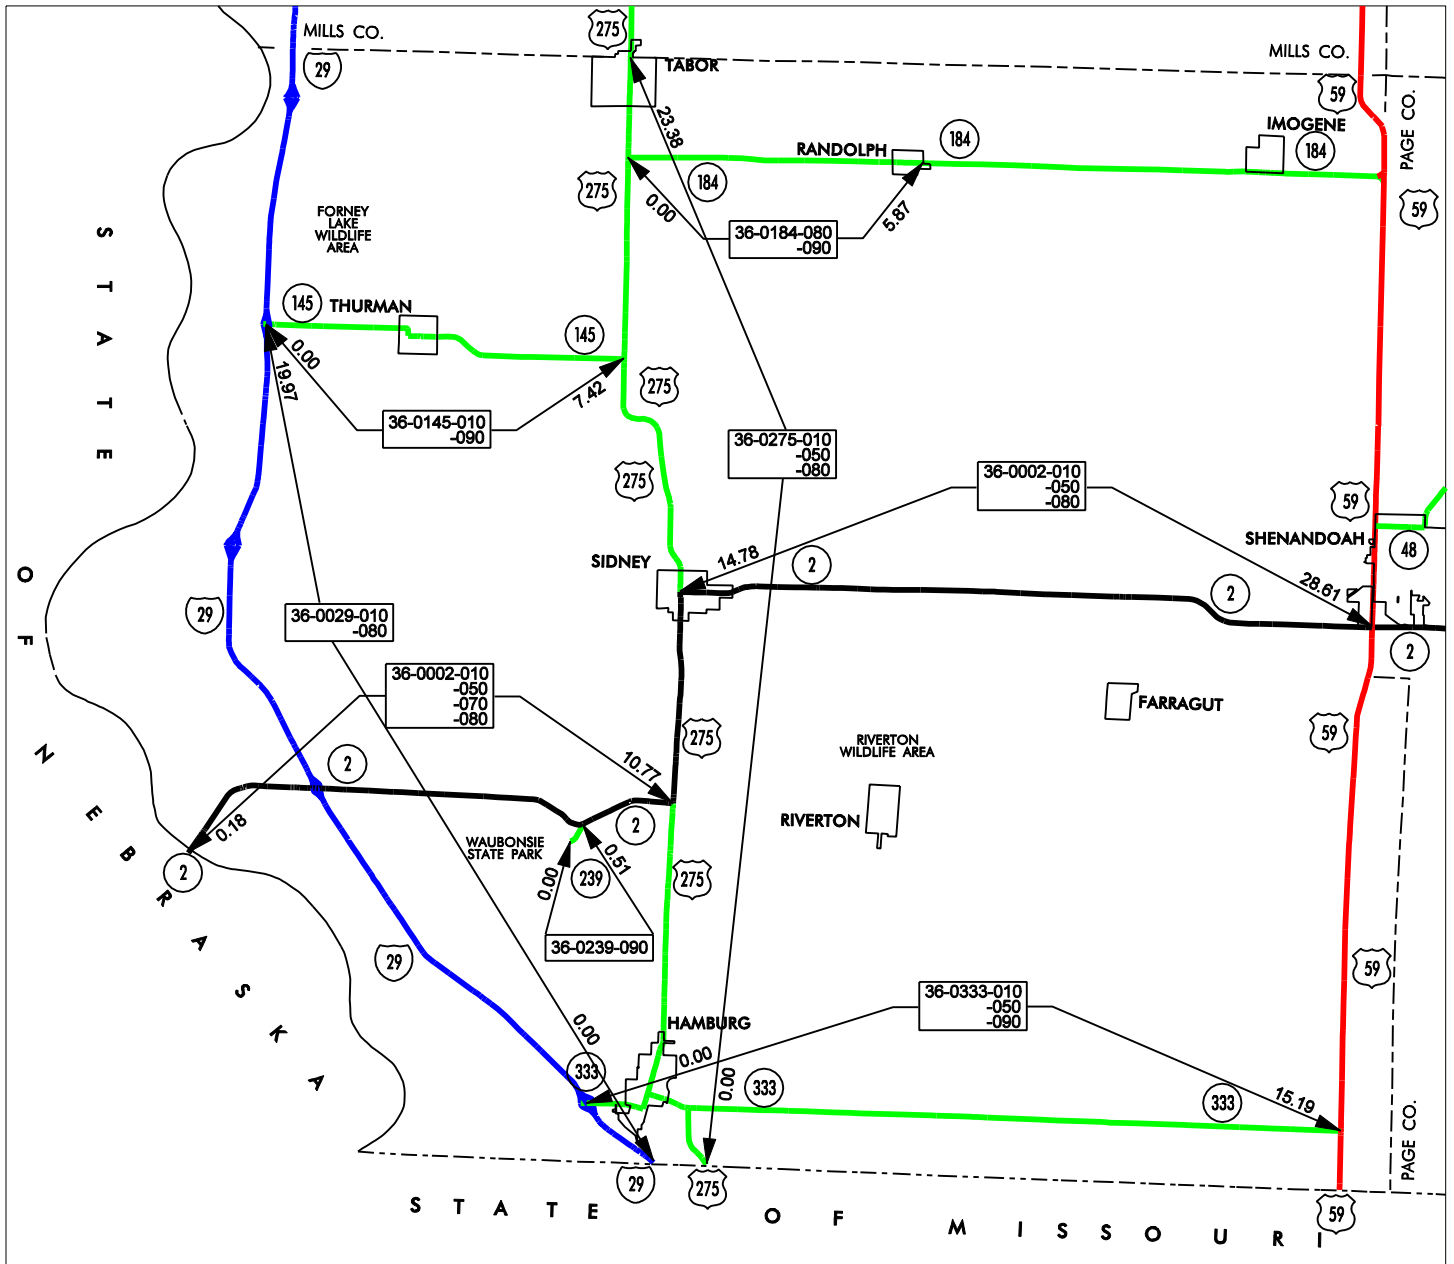

SIDNEY GARAGE AREA

Cost Center 554808

- █ Service Level A
- █ Service Level B
- █ Service Level C
- █ Service Level D