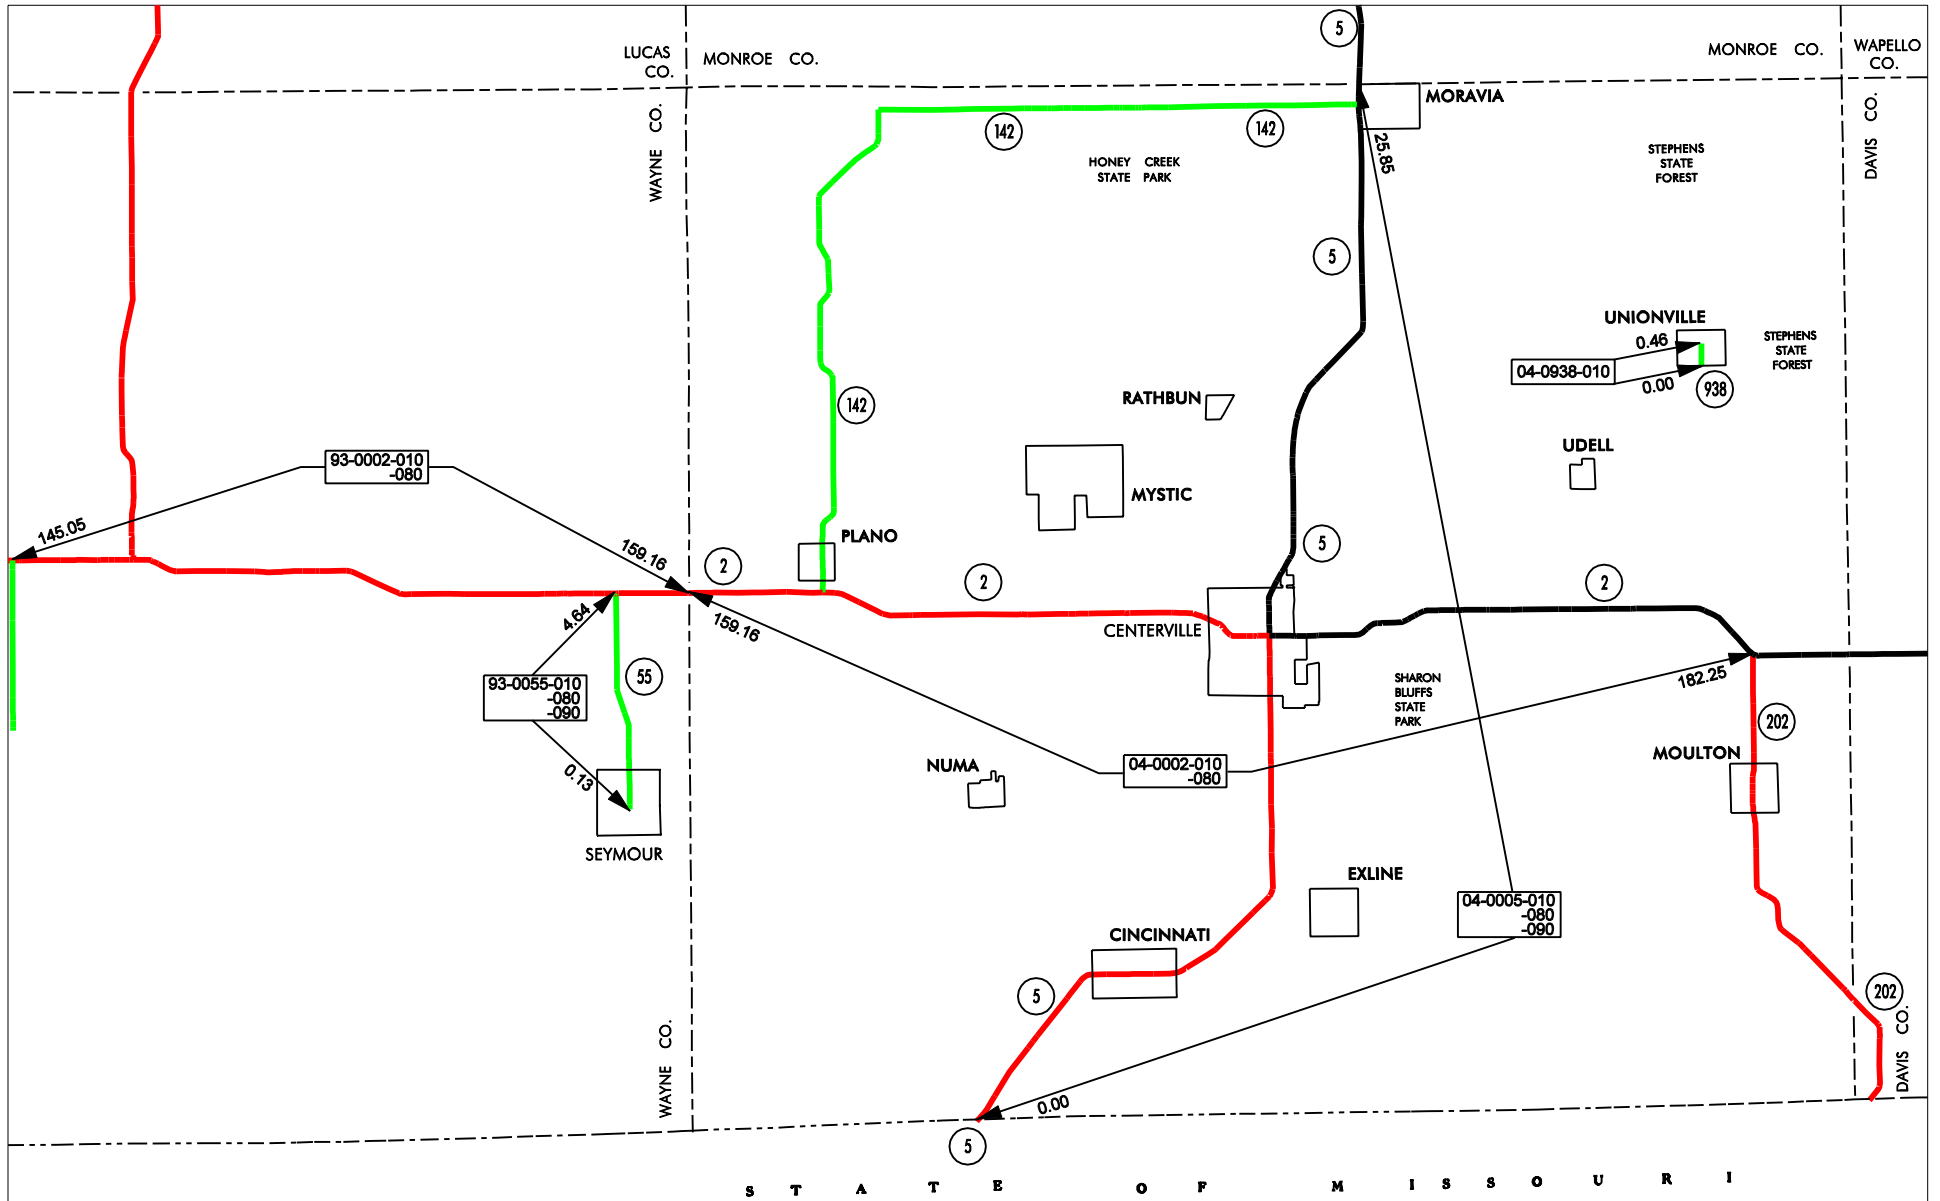

CENTERVILLE GARAGE AREA Cost Center 555604

- █ Service Level A
- █ Service Level B
- █ Service Level C
- █ Service Level D

APPANOOSE
4
 COUNTY