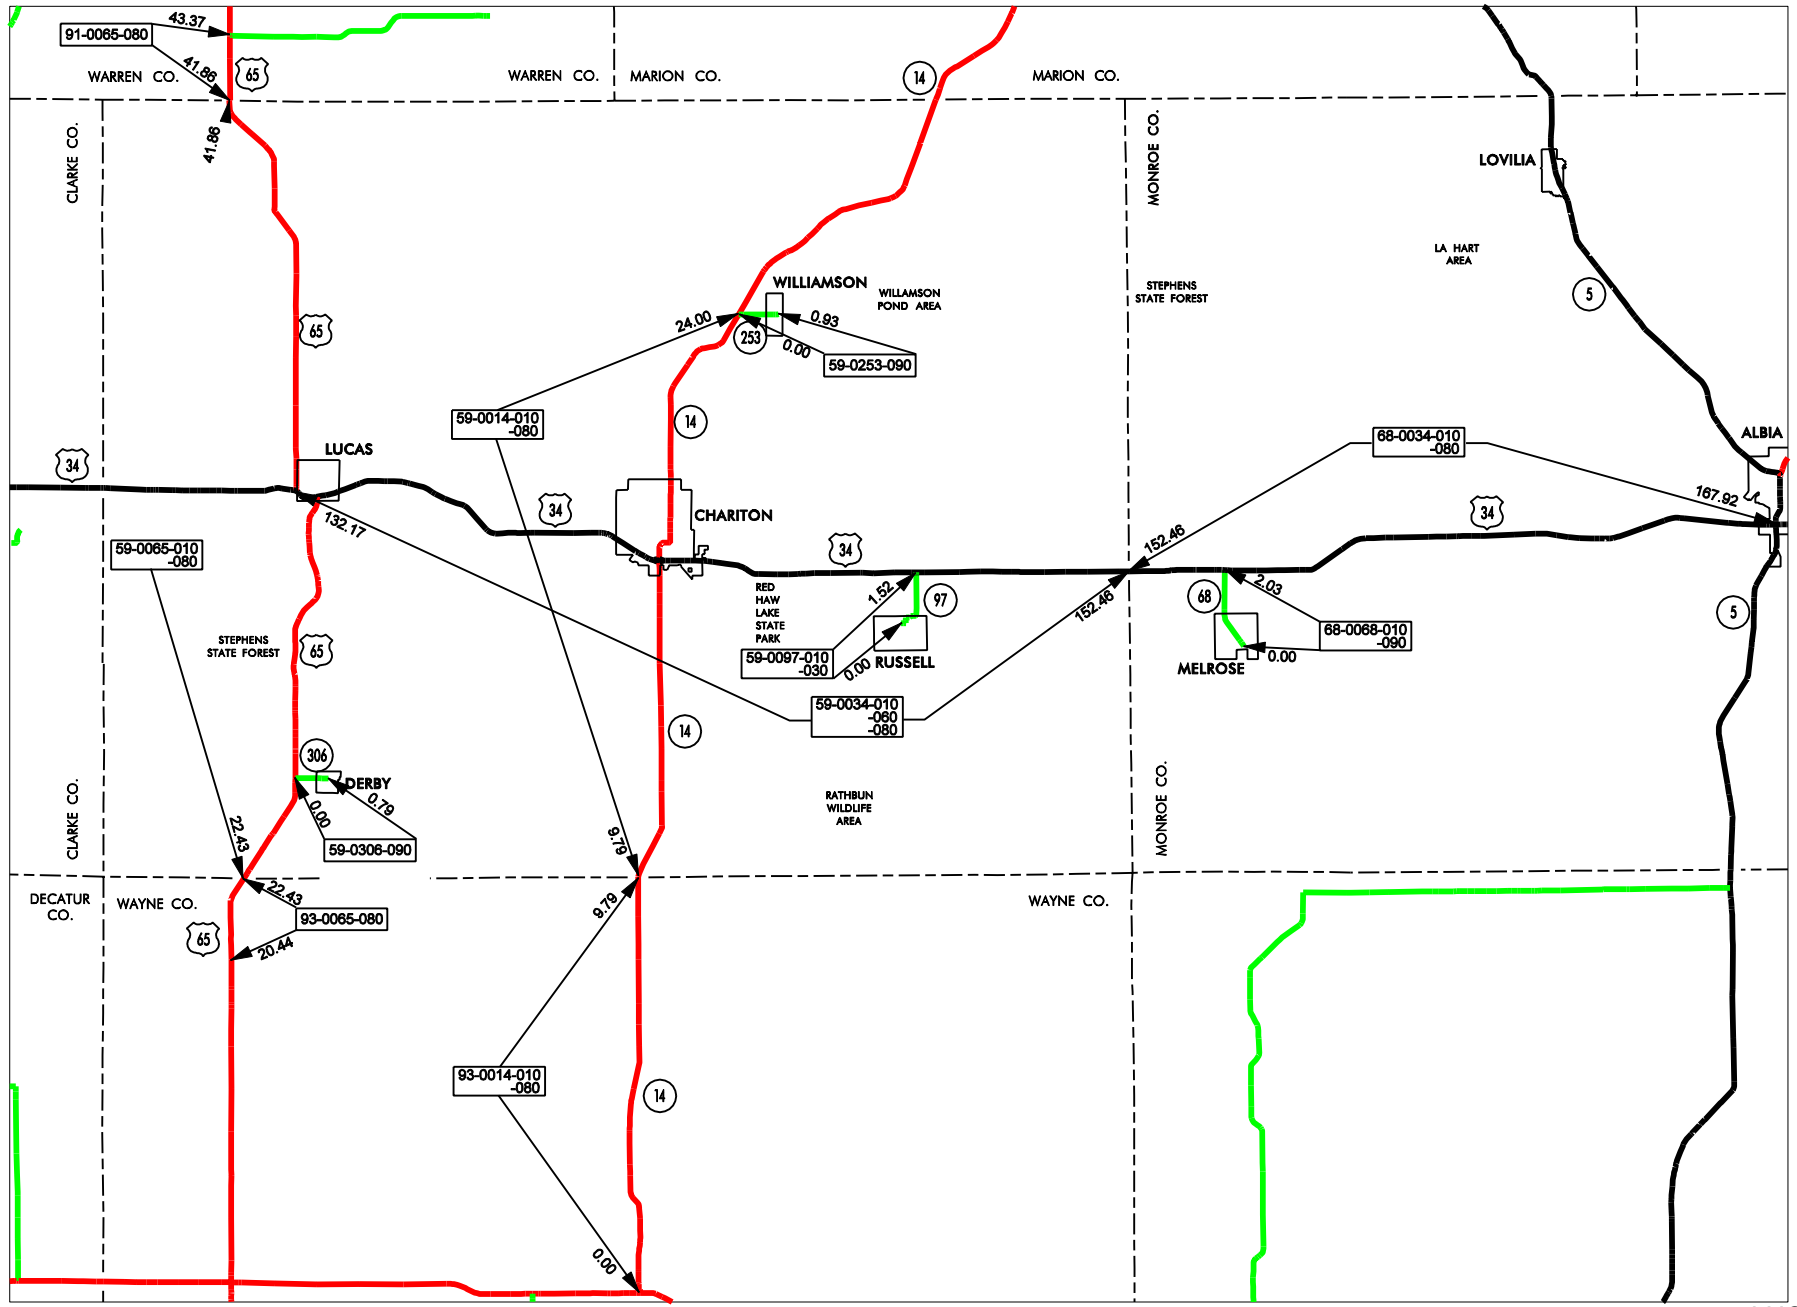

# CHARITON GARAGE AREA - Cost Center 555659

- █ Service Level A
- █ Service Level B
- █ Service Level C
- █ Service Level D

LUCAS  
59  
 COUNTY