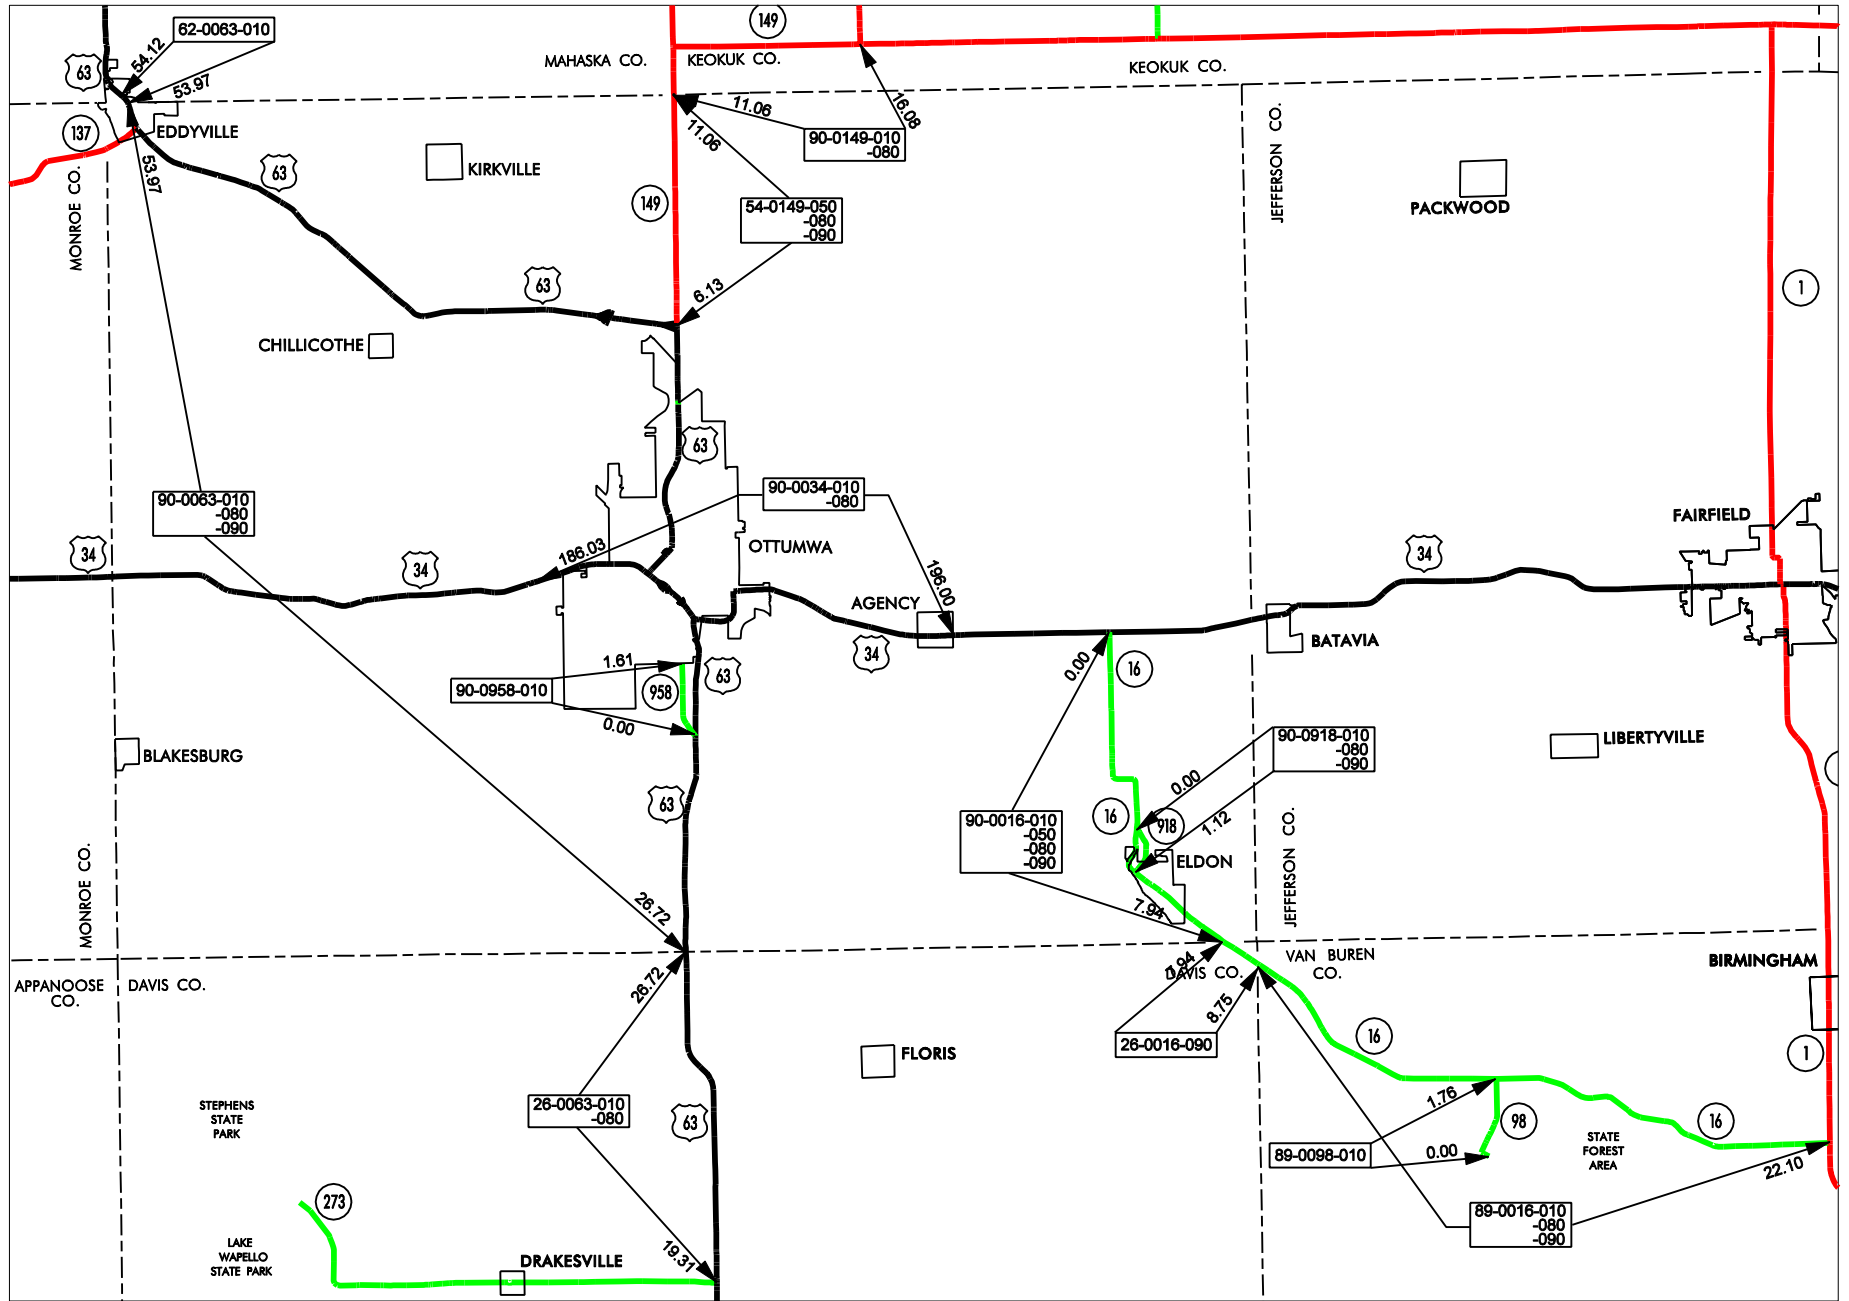

OTTUMWA GARAGE AREA - Cost Center 555690

- █ Service Level A
- █ Service Level B
- █ Service Level C
- █ Service Level D

WAPELLO
90
 COUNTY