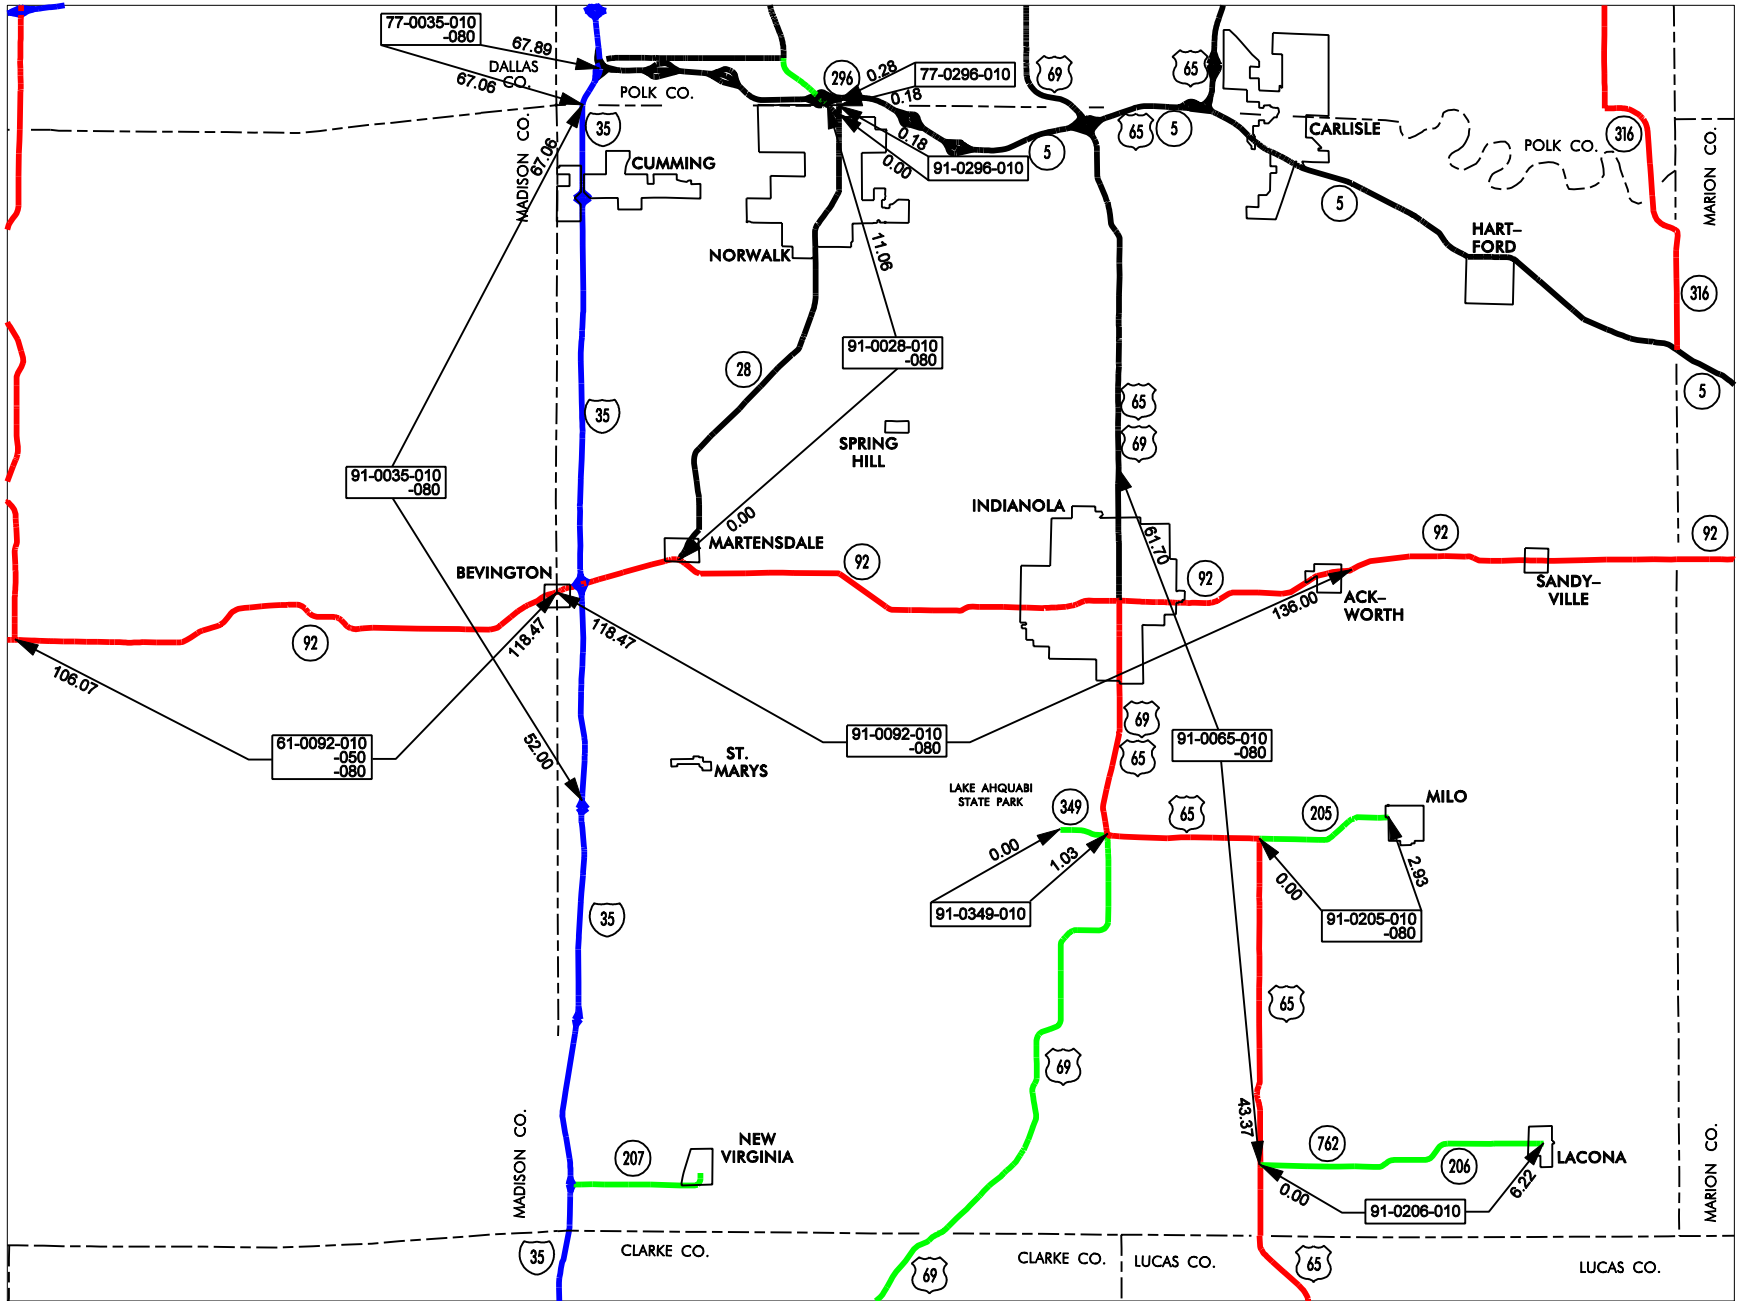

MARTENSDALE GARAGE AREA - Cost Center 555691

- █ Service Level A
- █ Service Level B
- █ Service Level C
- █ Service Level D