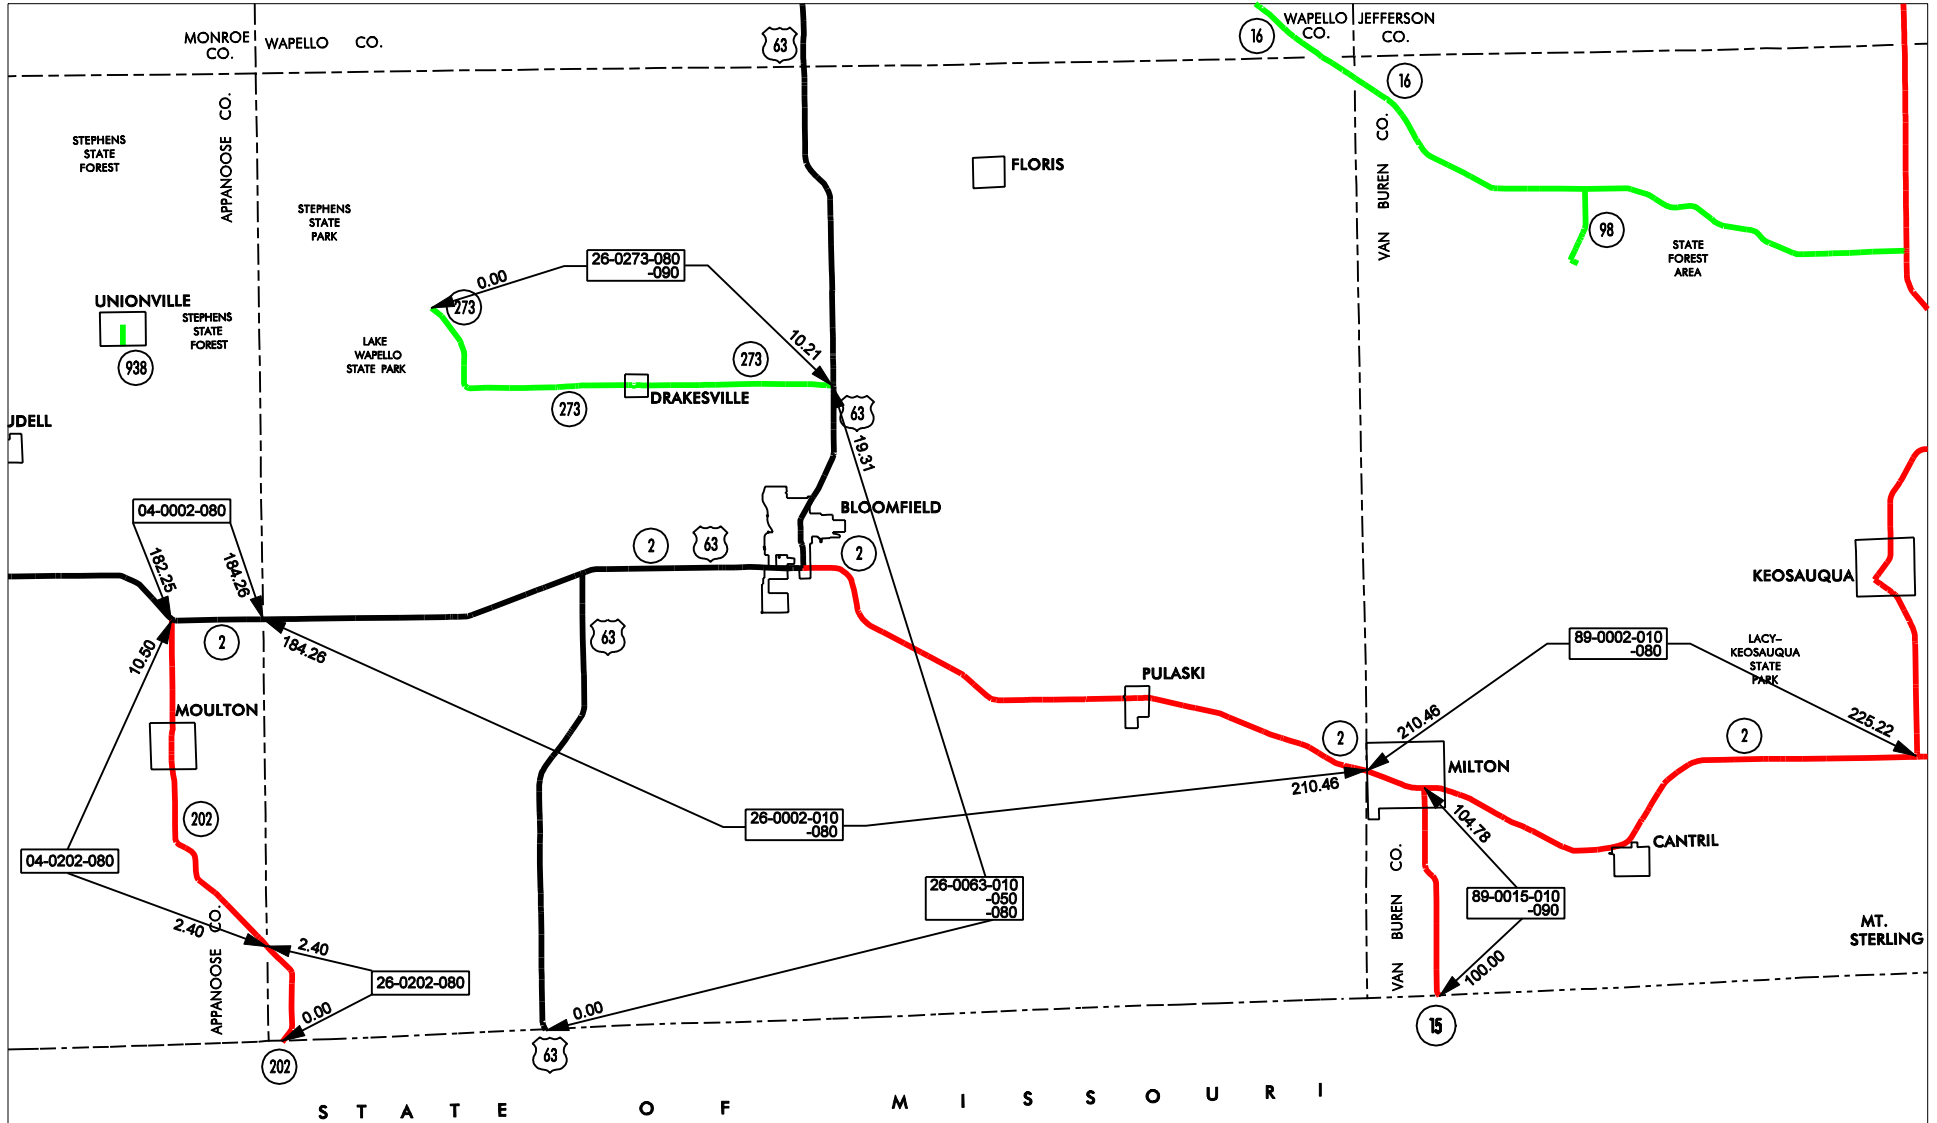

BLOOMFIELD GARAGE AREA

Cost Center 555826

- █ Service Level A
- █ Service Level B
- █ Service Level C
- █ Service Level D