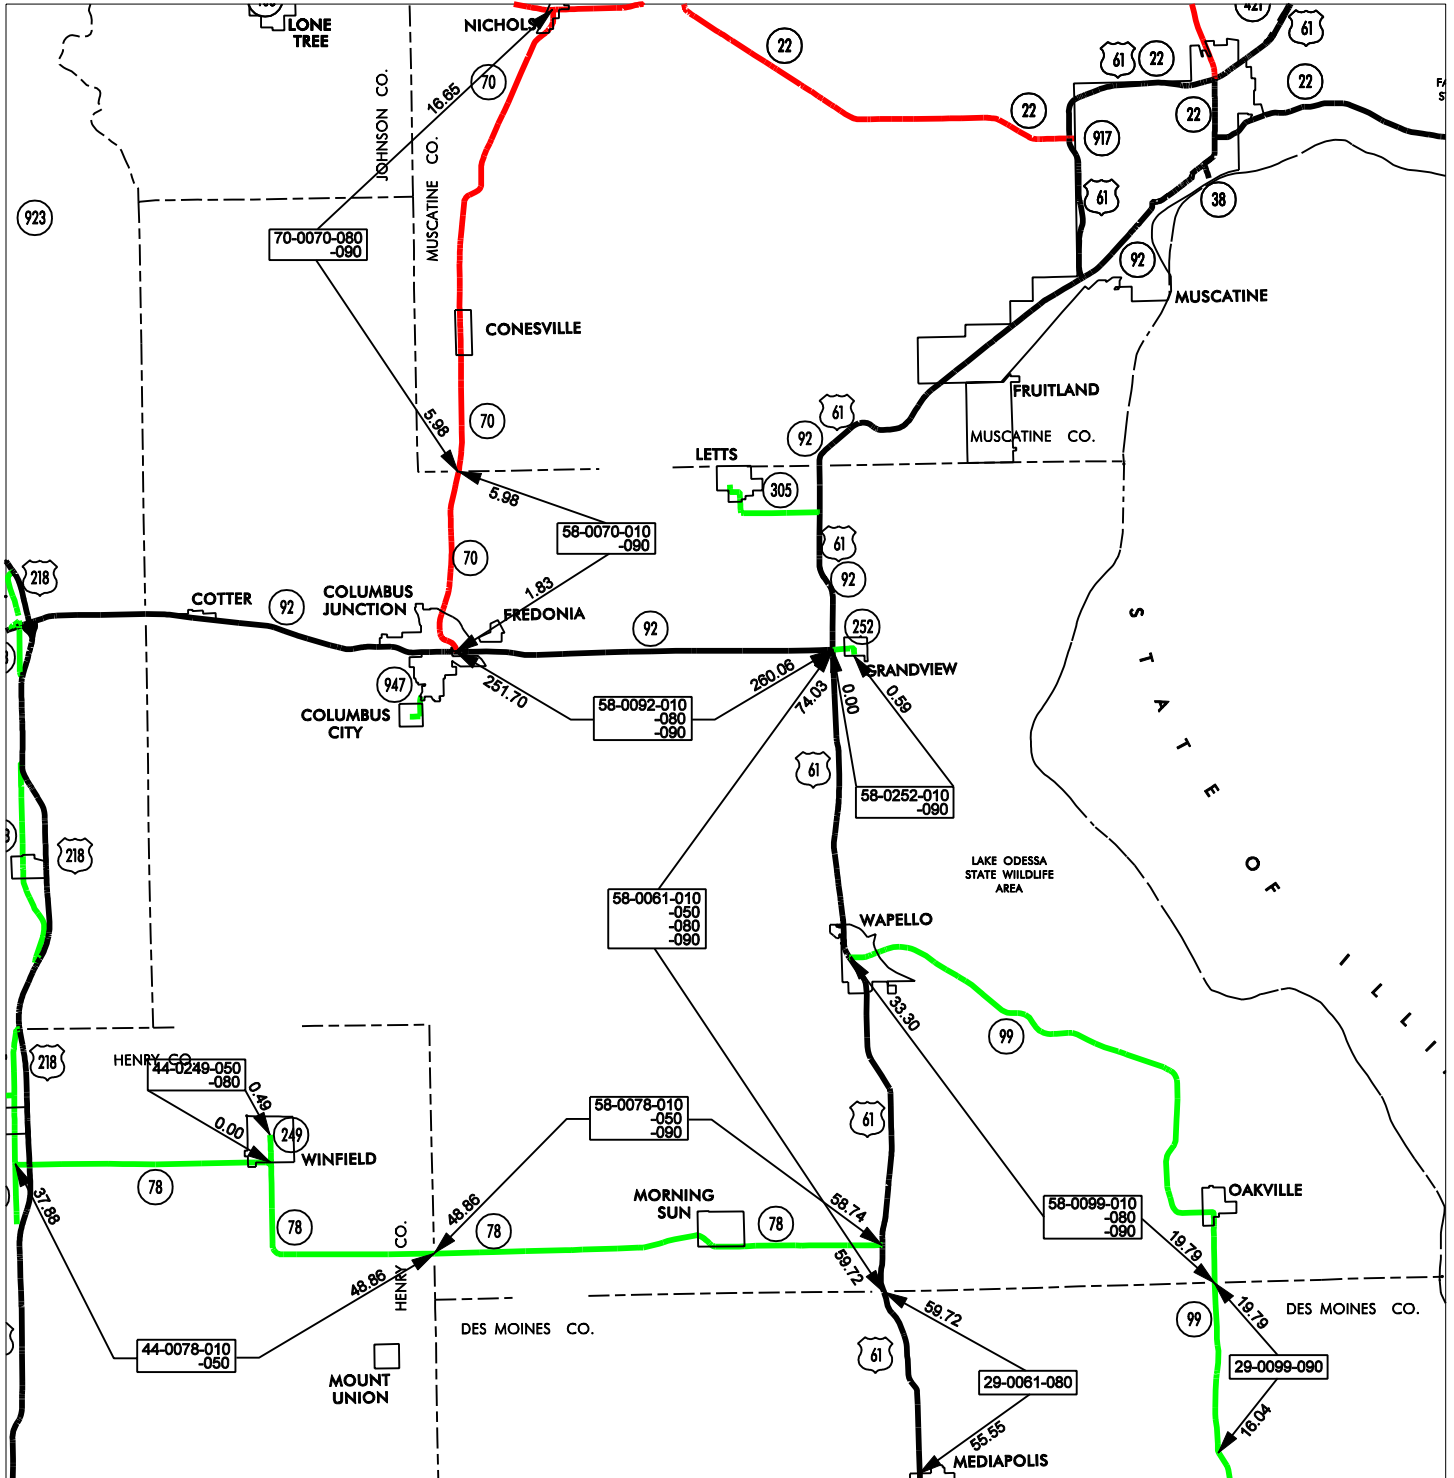

WAPELLO GARAGE AREA

Cost Center 555830

- █ Service Level A
- █ Service Level B
- █ Service Level C
- █ Service Level D

LOUISA

 COUNTY