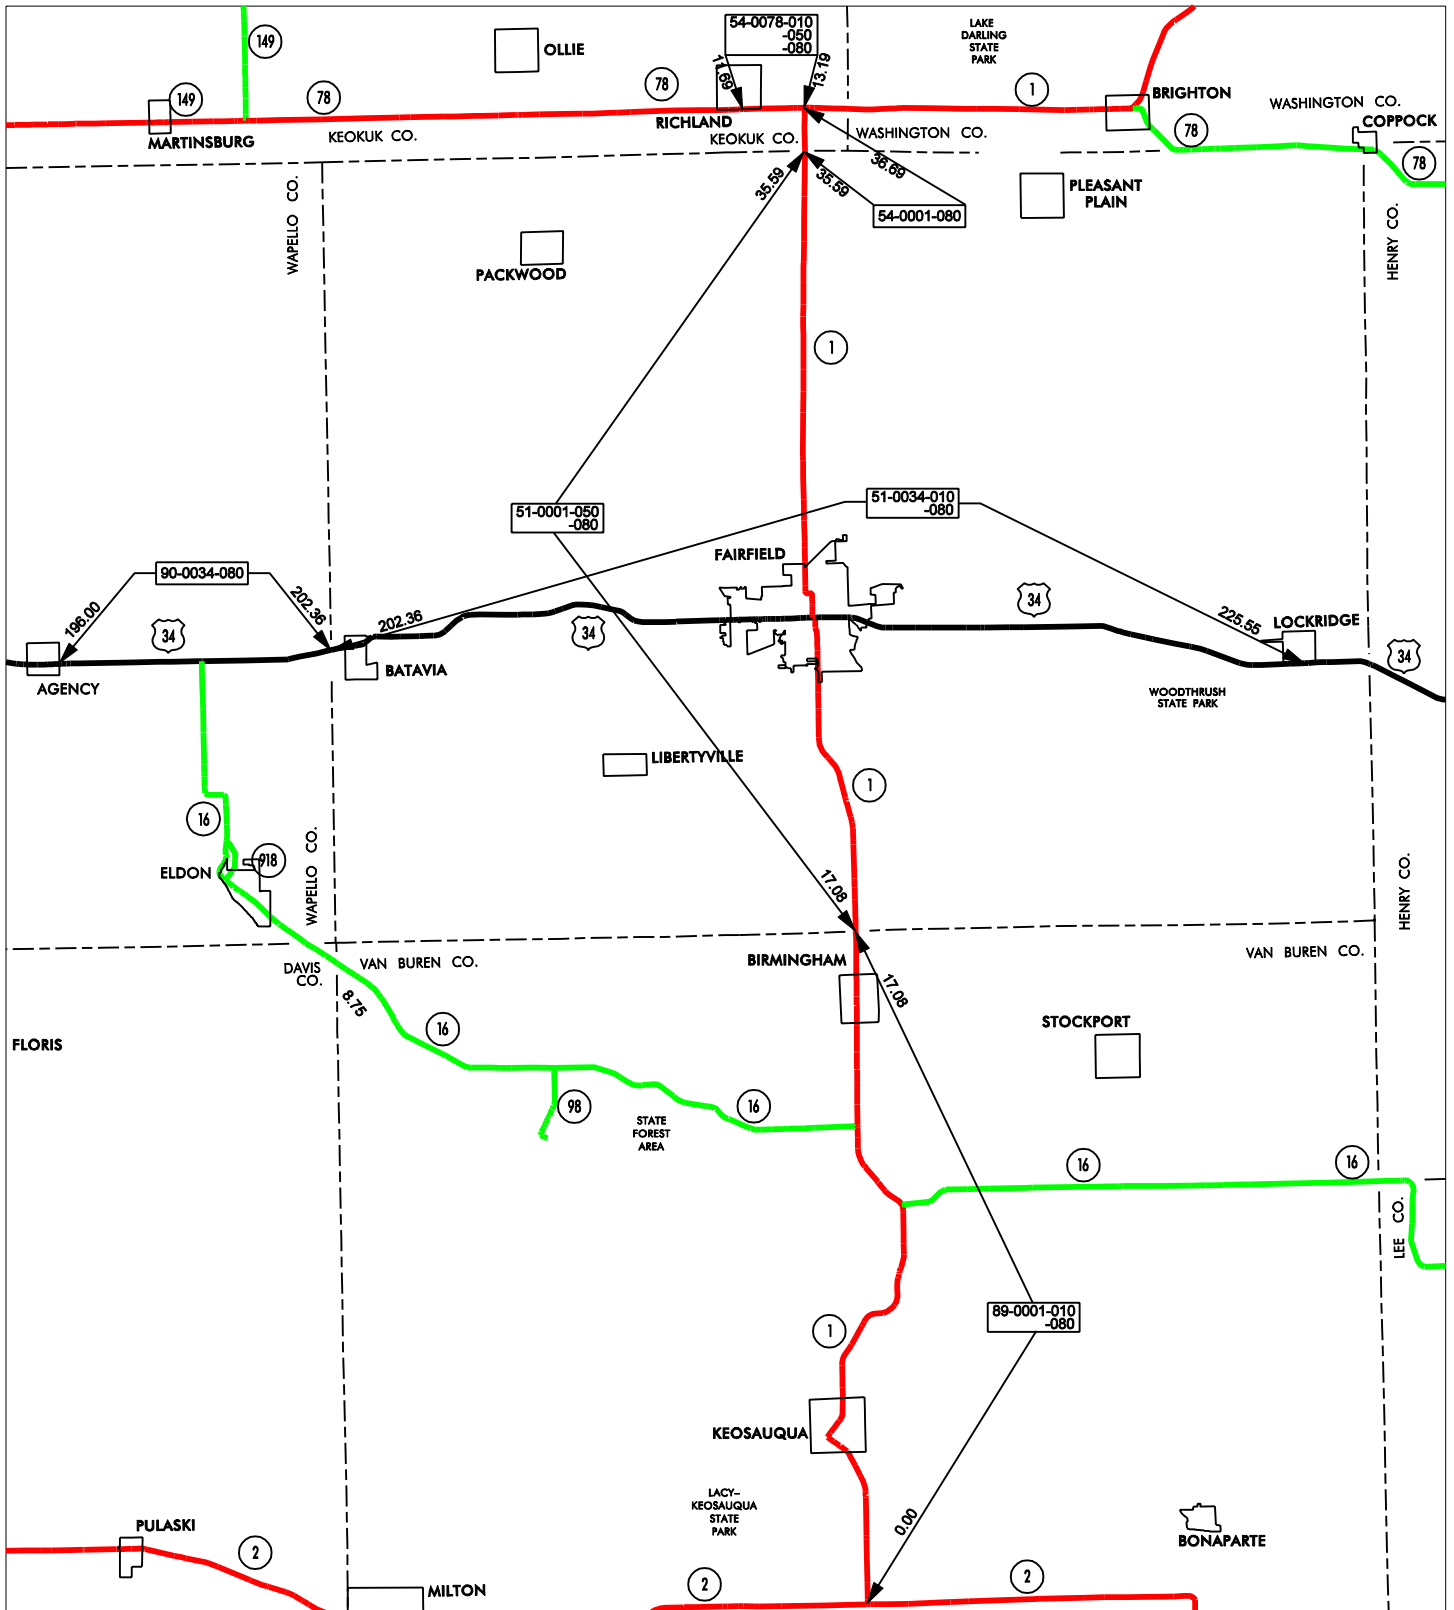

FAIRFIELD GARAGE AREA

Cost Center 555851

- █ Service Level A
- █ Service Level B
- █ Service Level C
- █ Service Level D