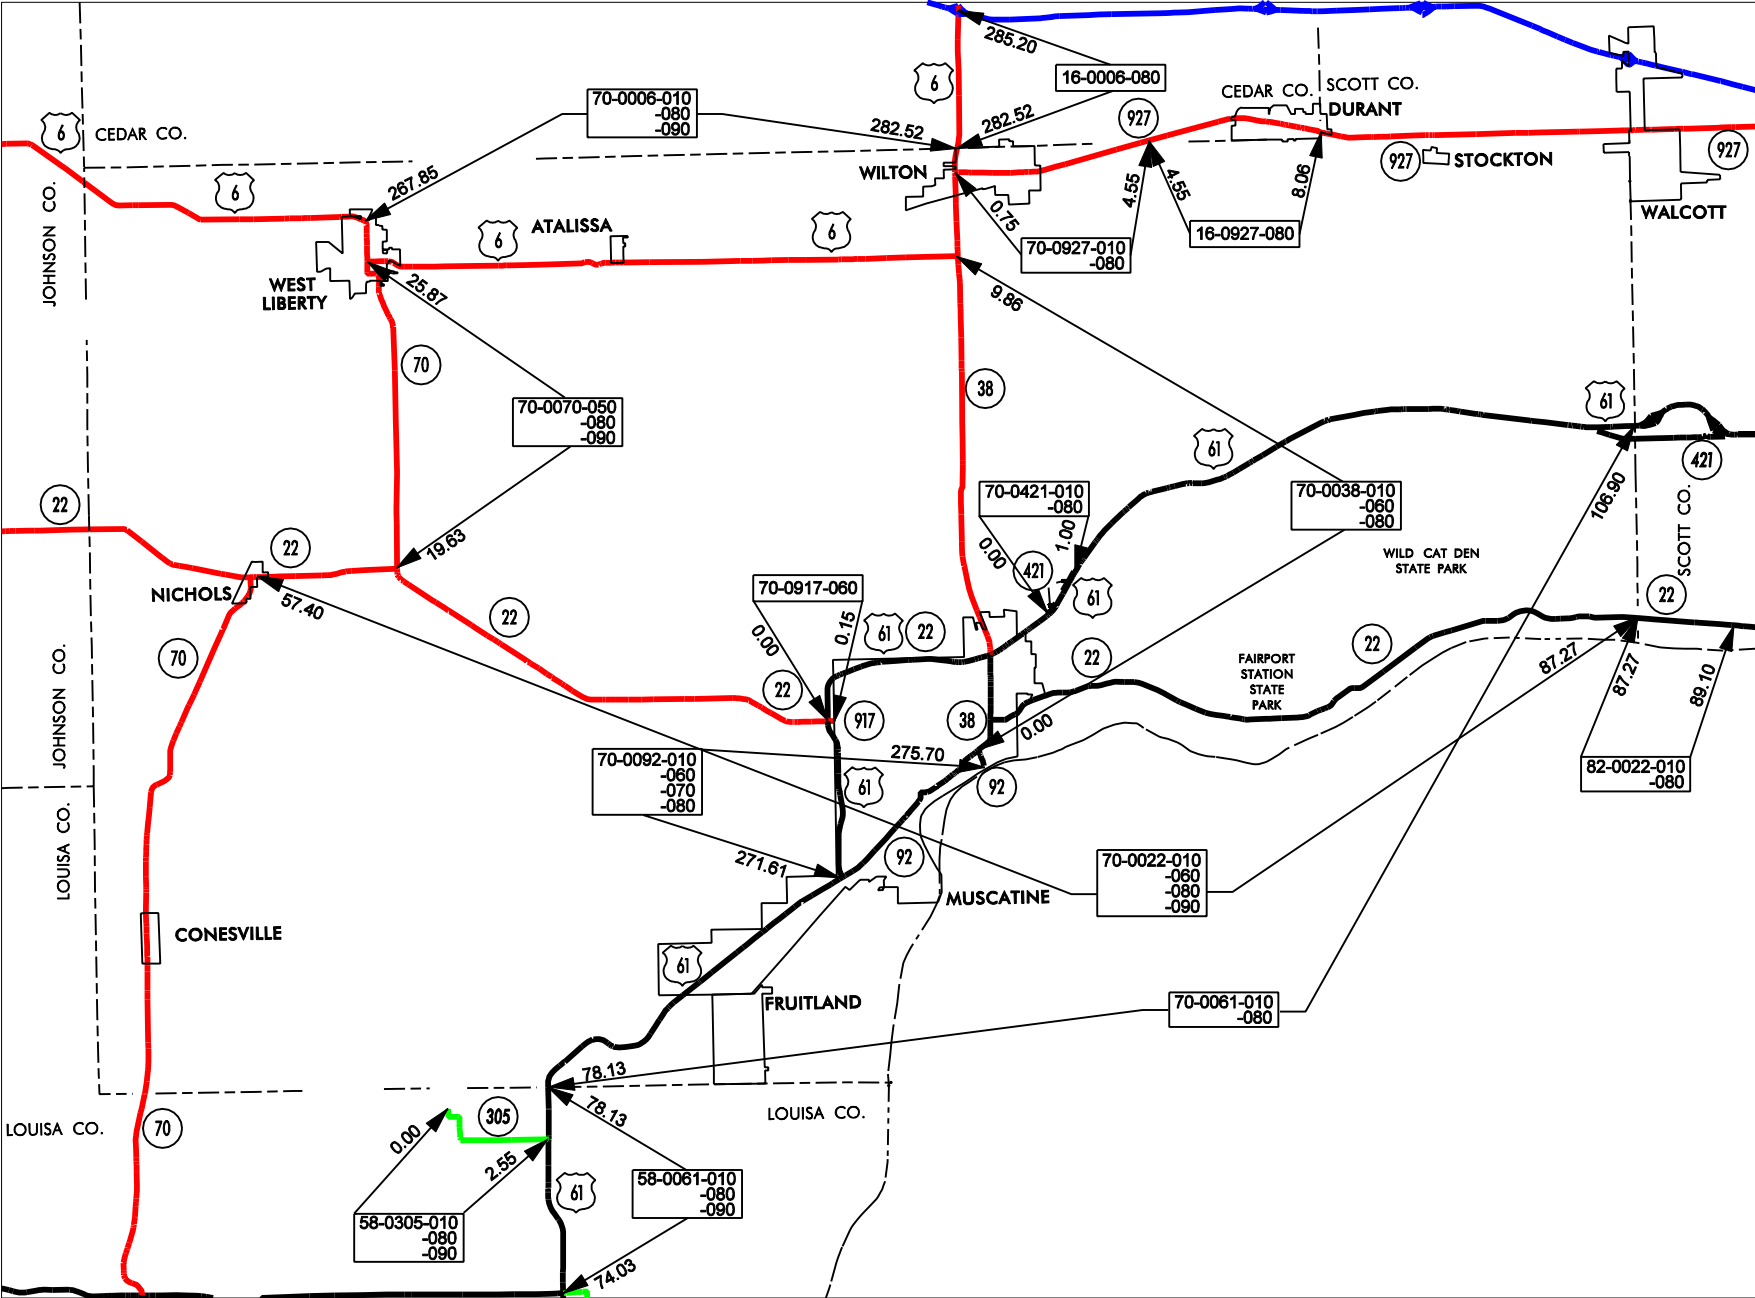

MUSCATINE GARAGE AREA - Cost Center 555870

- Service Level A
- Service Level B
- Service Level C
- Service Level D

MUSCATINE
70
 COUNTY