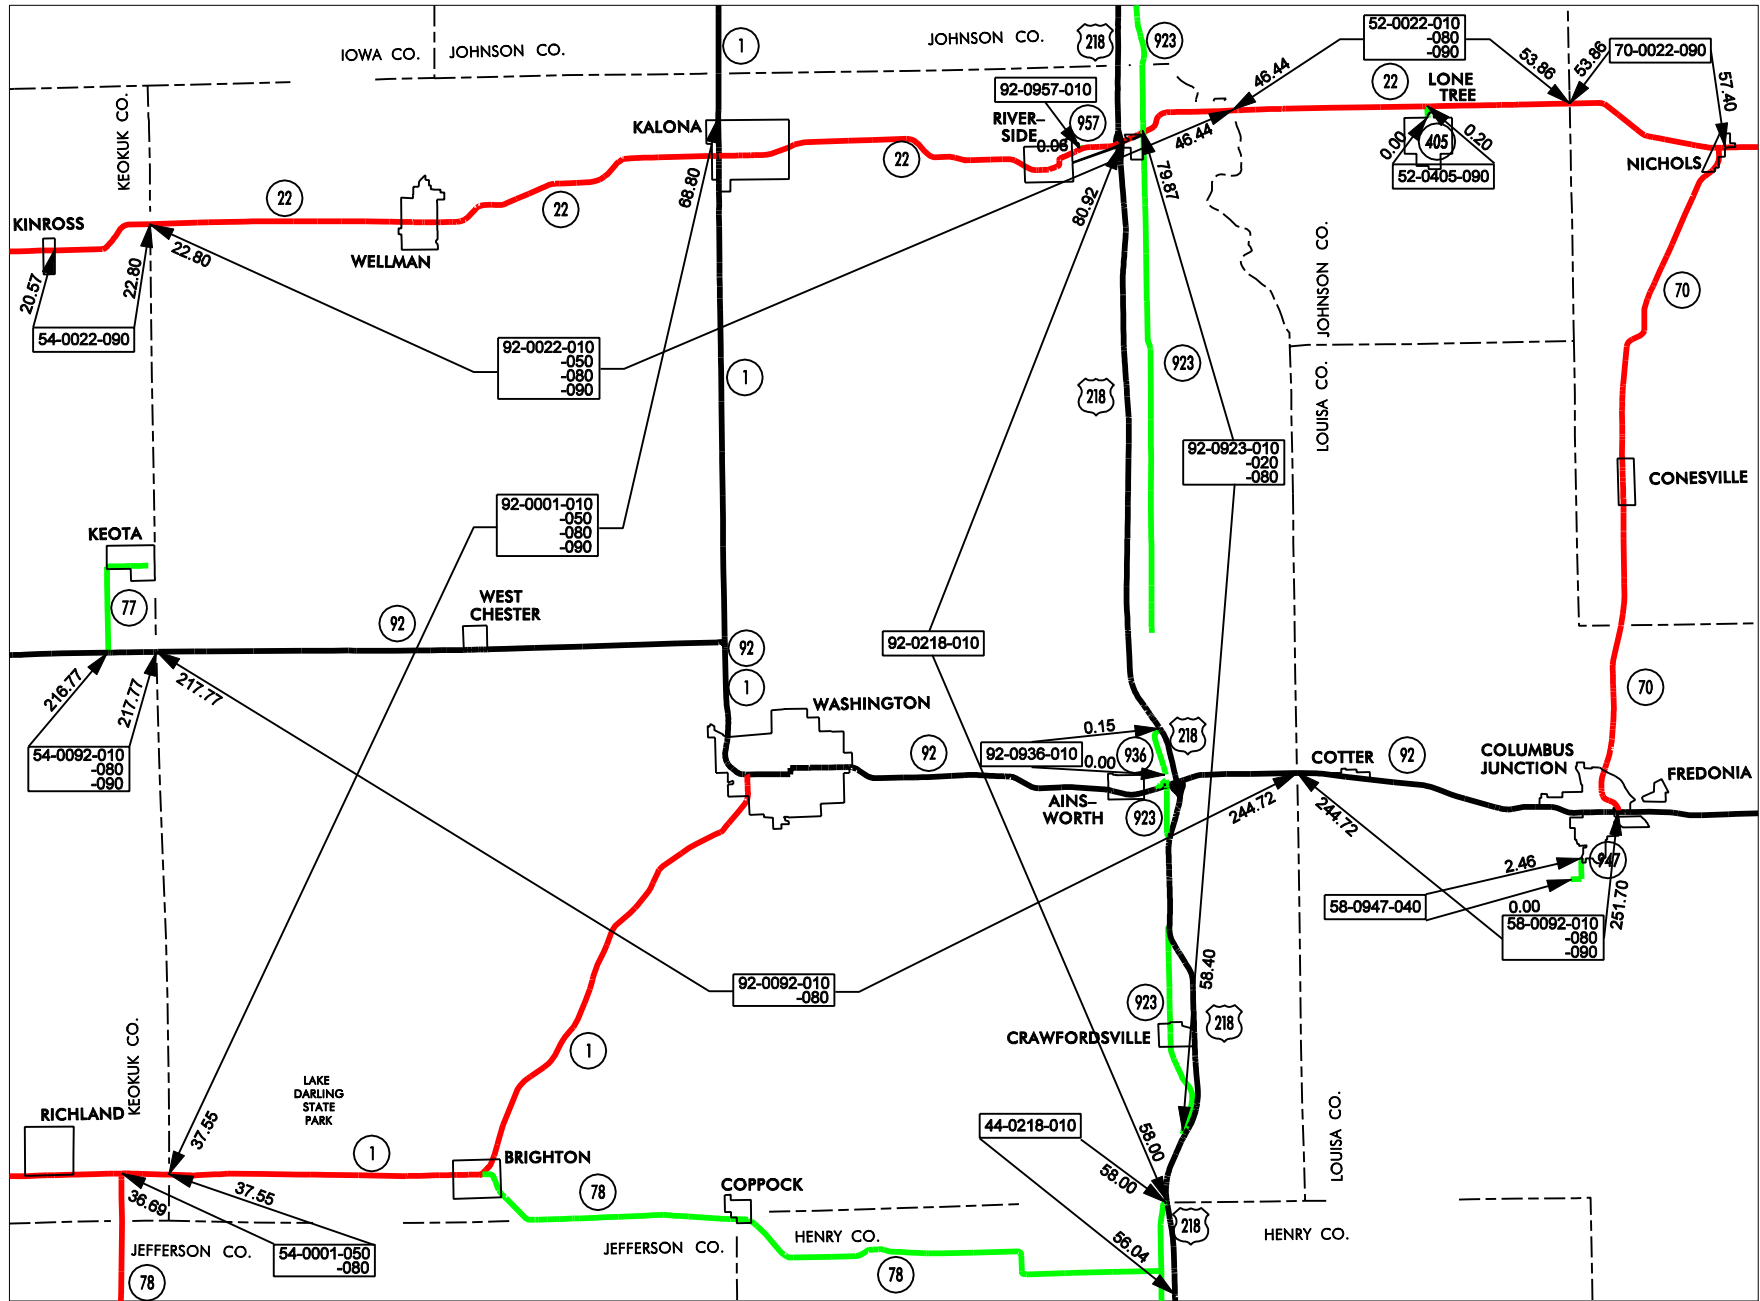

WASHINGTON GARAGE AREA - Cost Center 555892

- █ Service Level A
- █ Service Level B
- █ Service Level C
- █ Service Level D

WASHINGTON
92
 COUNTY