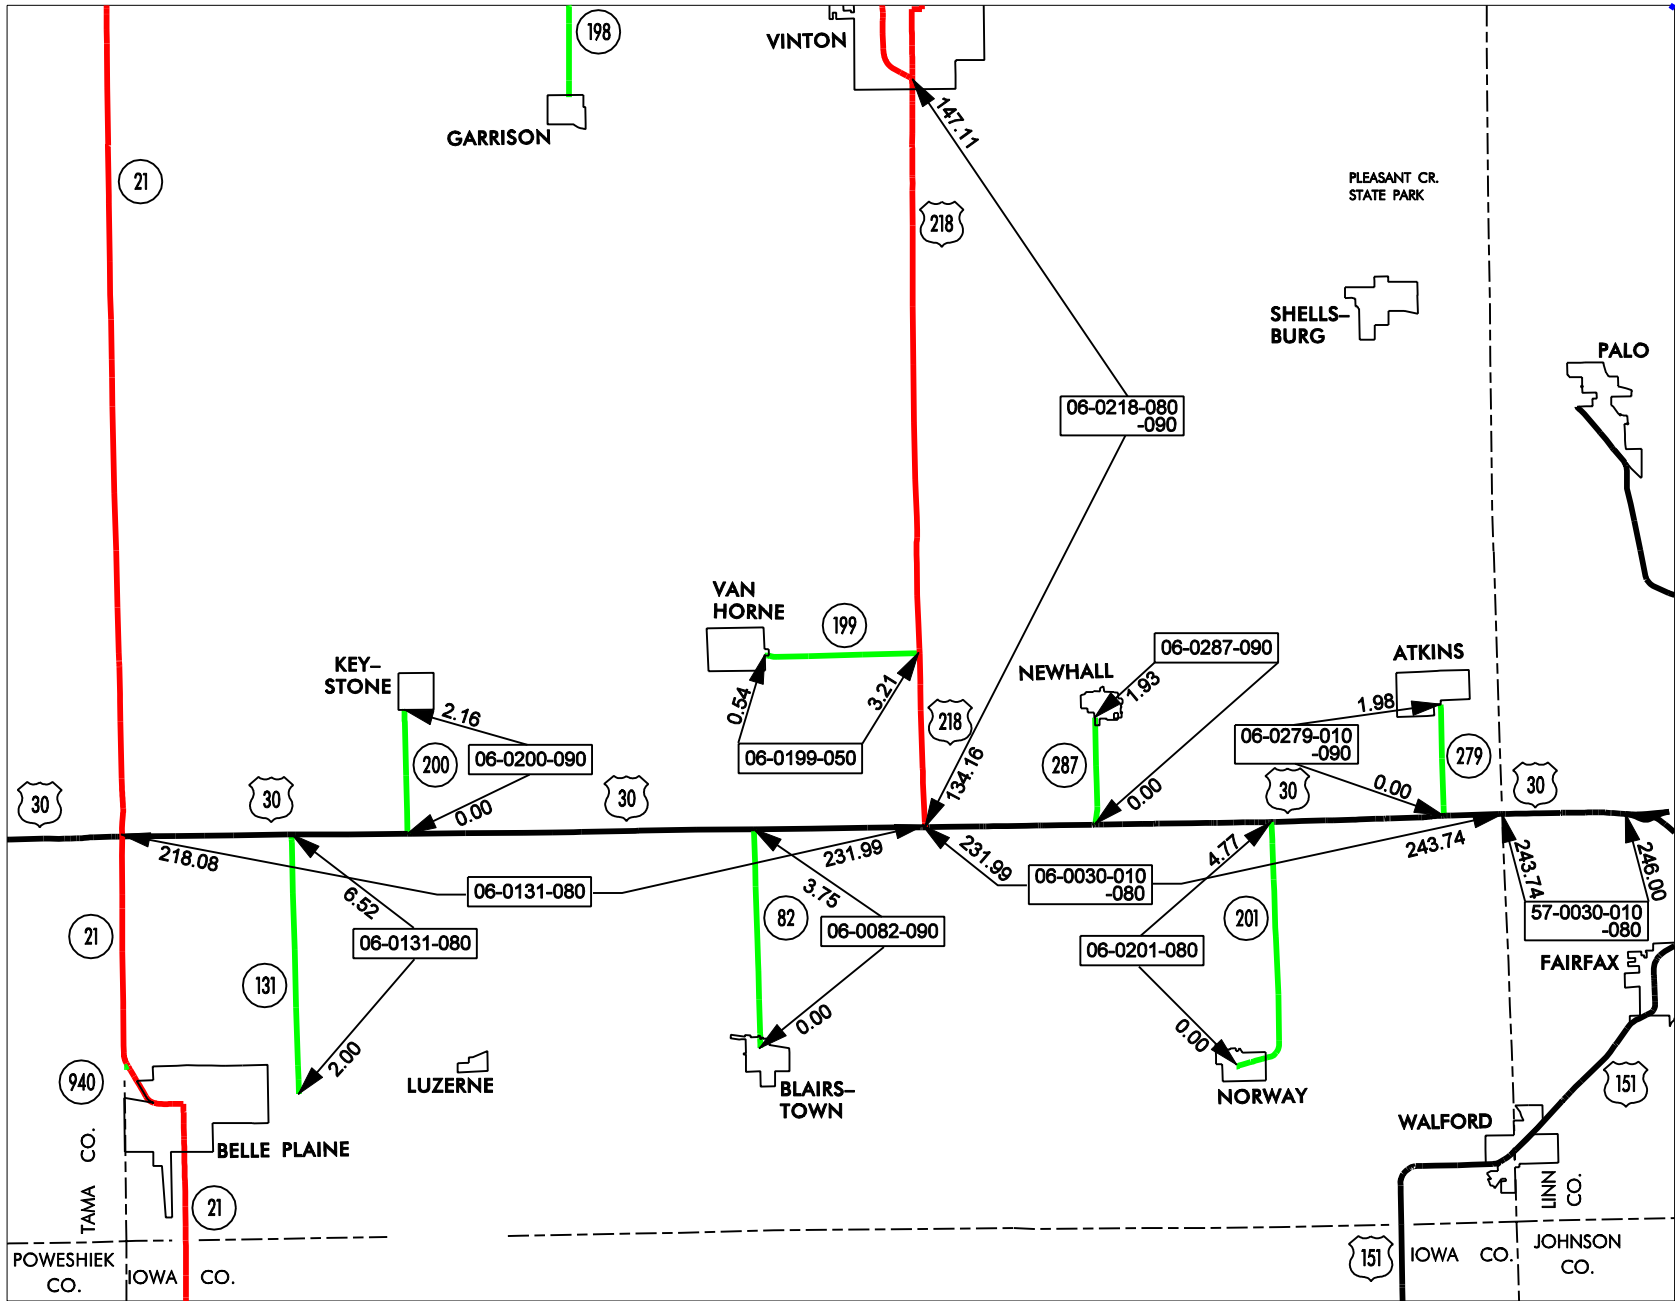

# NEWHALL GARAGE AREA - Cost Center 556603

- Service Level A
- Service Level B
- Service Level C
- Service Level D