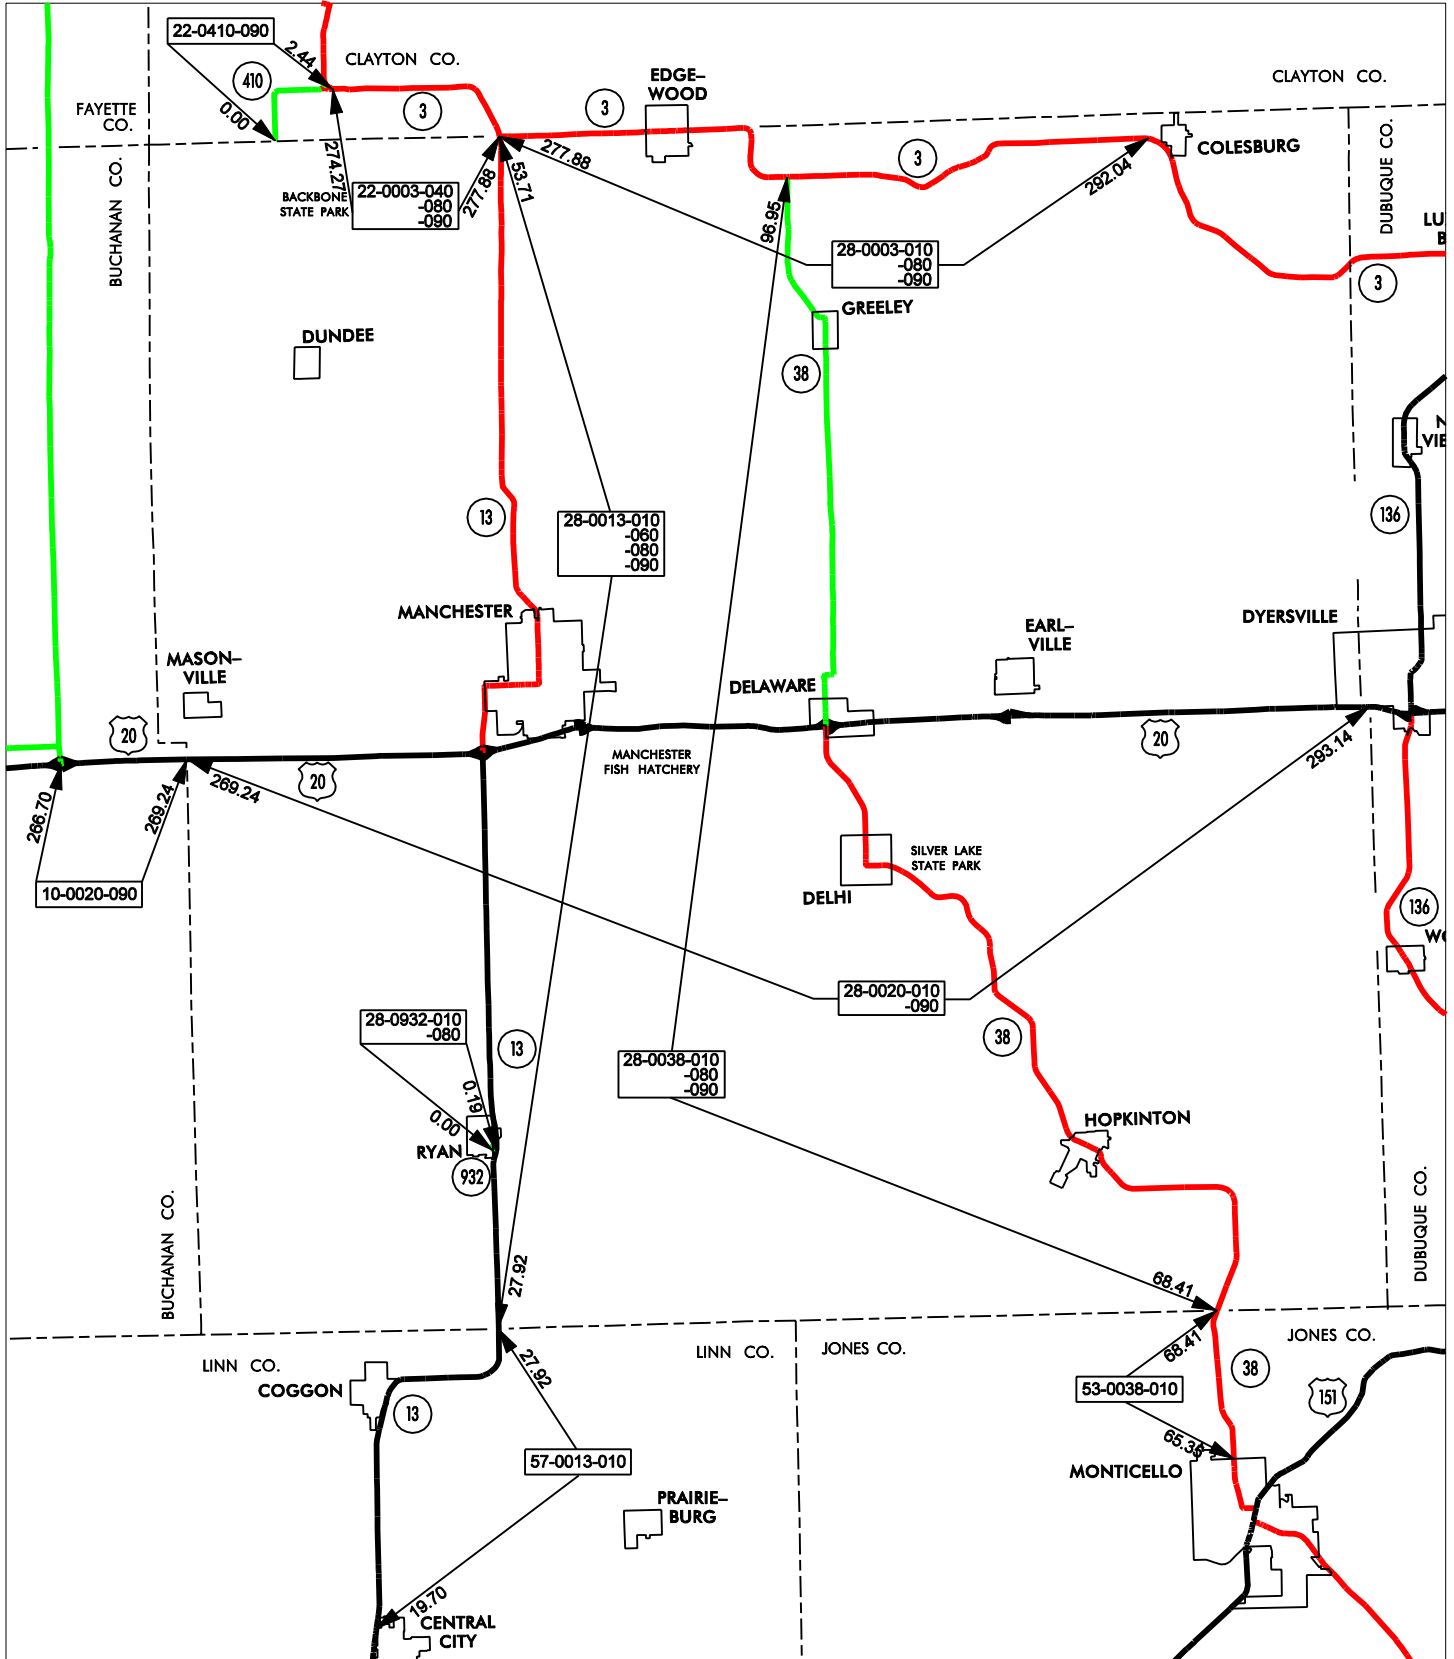

MANCHESTER GARAGE AREA

Cost Center 556605

- Service Level A
- Service Level B
- Service Level C
- Service Level D

DELAWARE
28
 COUNTY