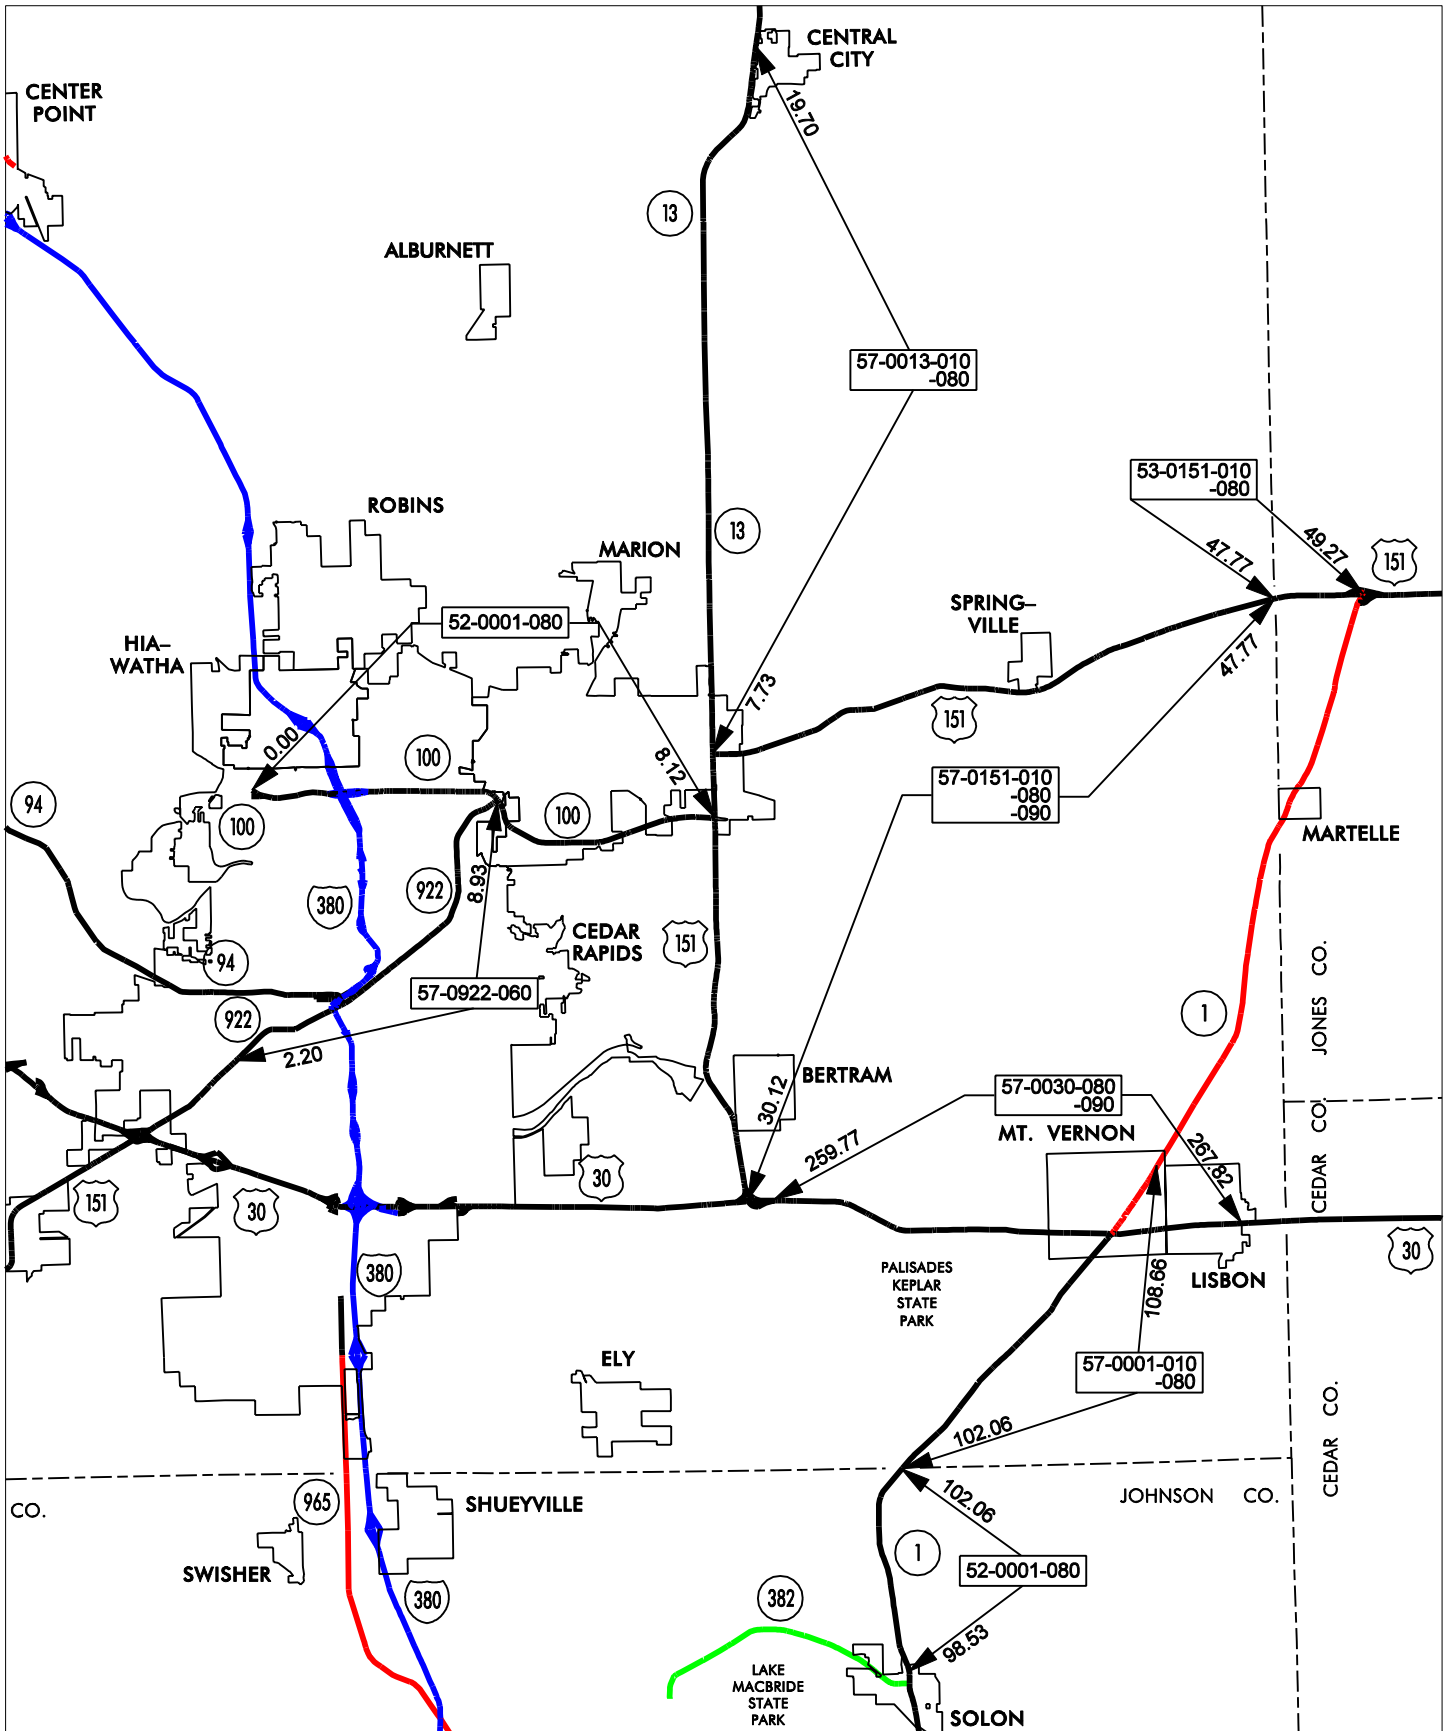

MARION GARAGE AREA - Cost Center 556609

- Service Level A
- Service Level B
- Service Level C
- Service Level D

LINN

 COUNTY